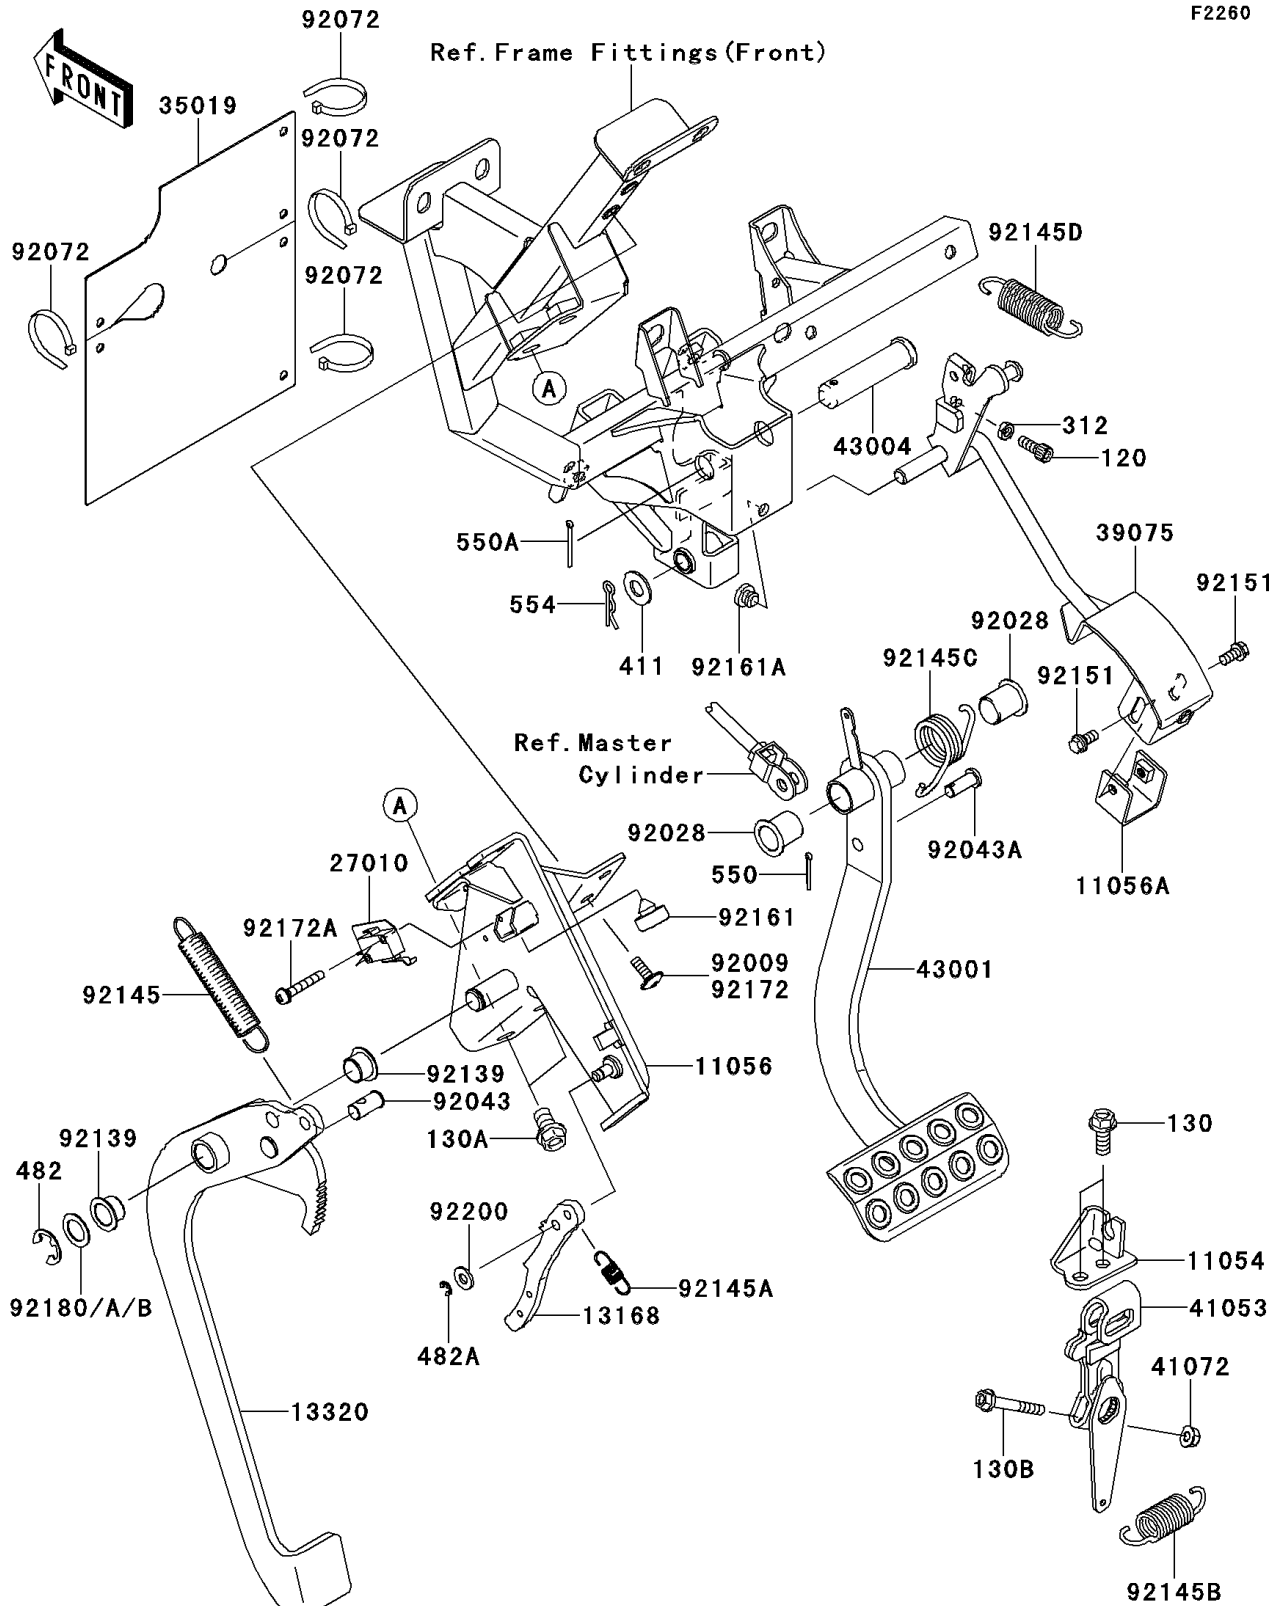

2010 Teryx[®] 750 FI 4x4

PARTS DIAGRAM

Brake Pedal/Throttle Lever

2010 Teryx[®] 750 FI 4x4

PARTS LIST

Brake Pedal/Throttle Lever

ITEM NAME

PART NUMBER

QUANTITY
