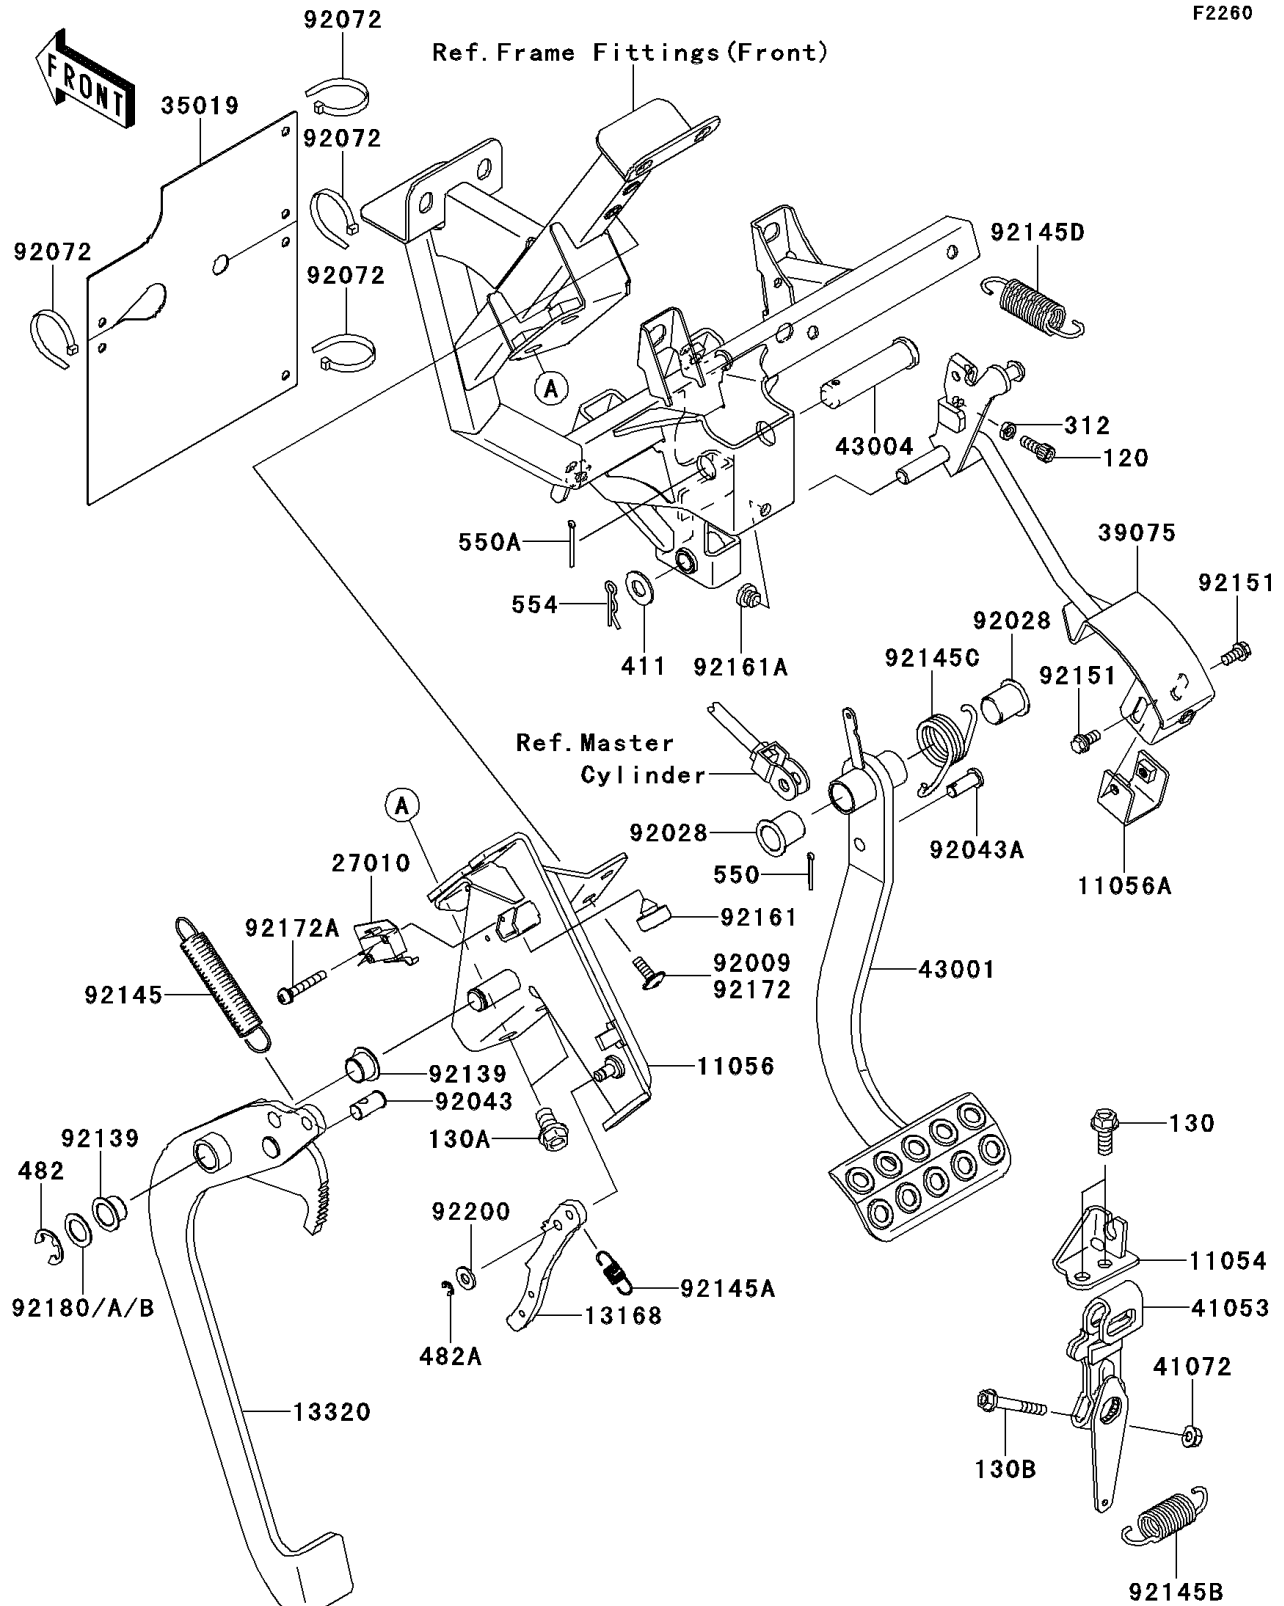

2012 TERYX® 750 FI 4x4

PARTS DIAGRAM

Brake Pedal/Throttle Lever

F2260