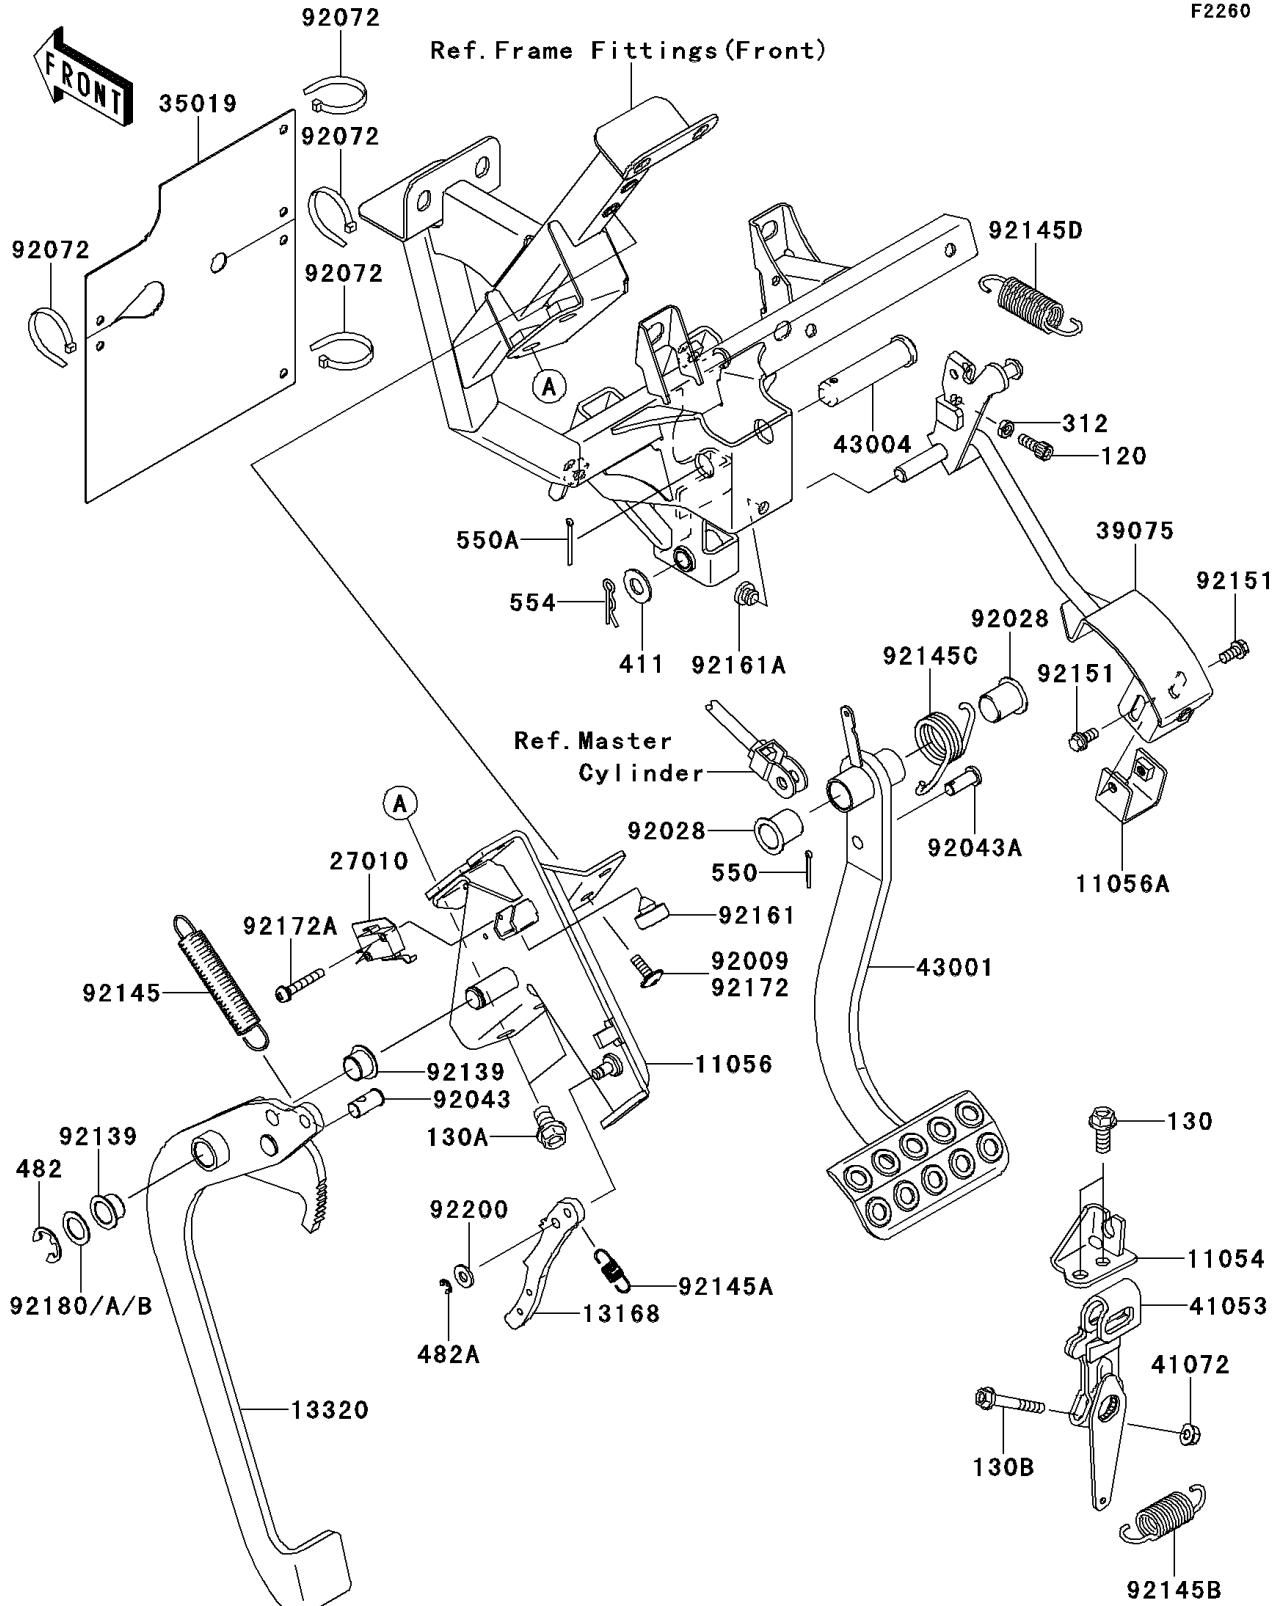

2012 TERYX® 750 FI 4x4

PARTS DIAGRAM

Brake Pedal/Throttle Lever

F2260