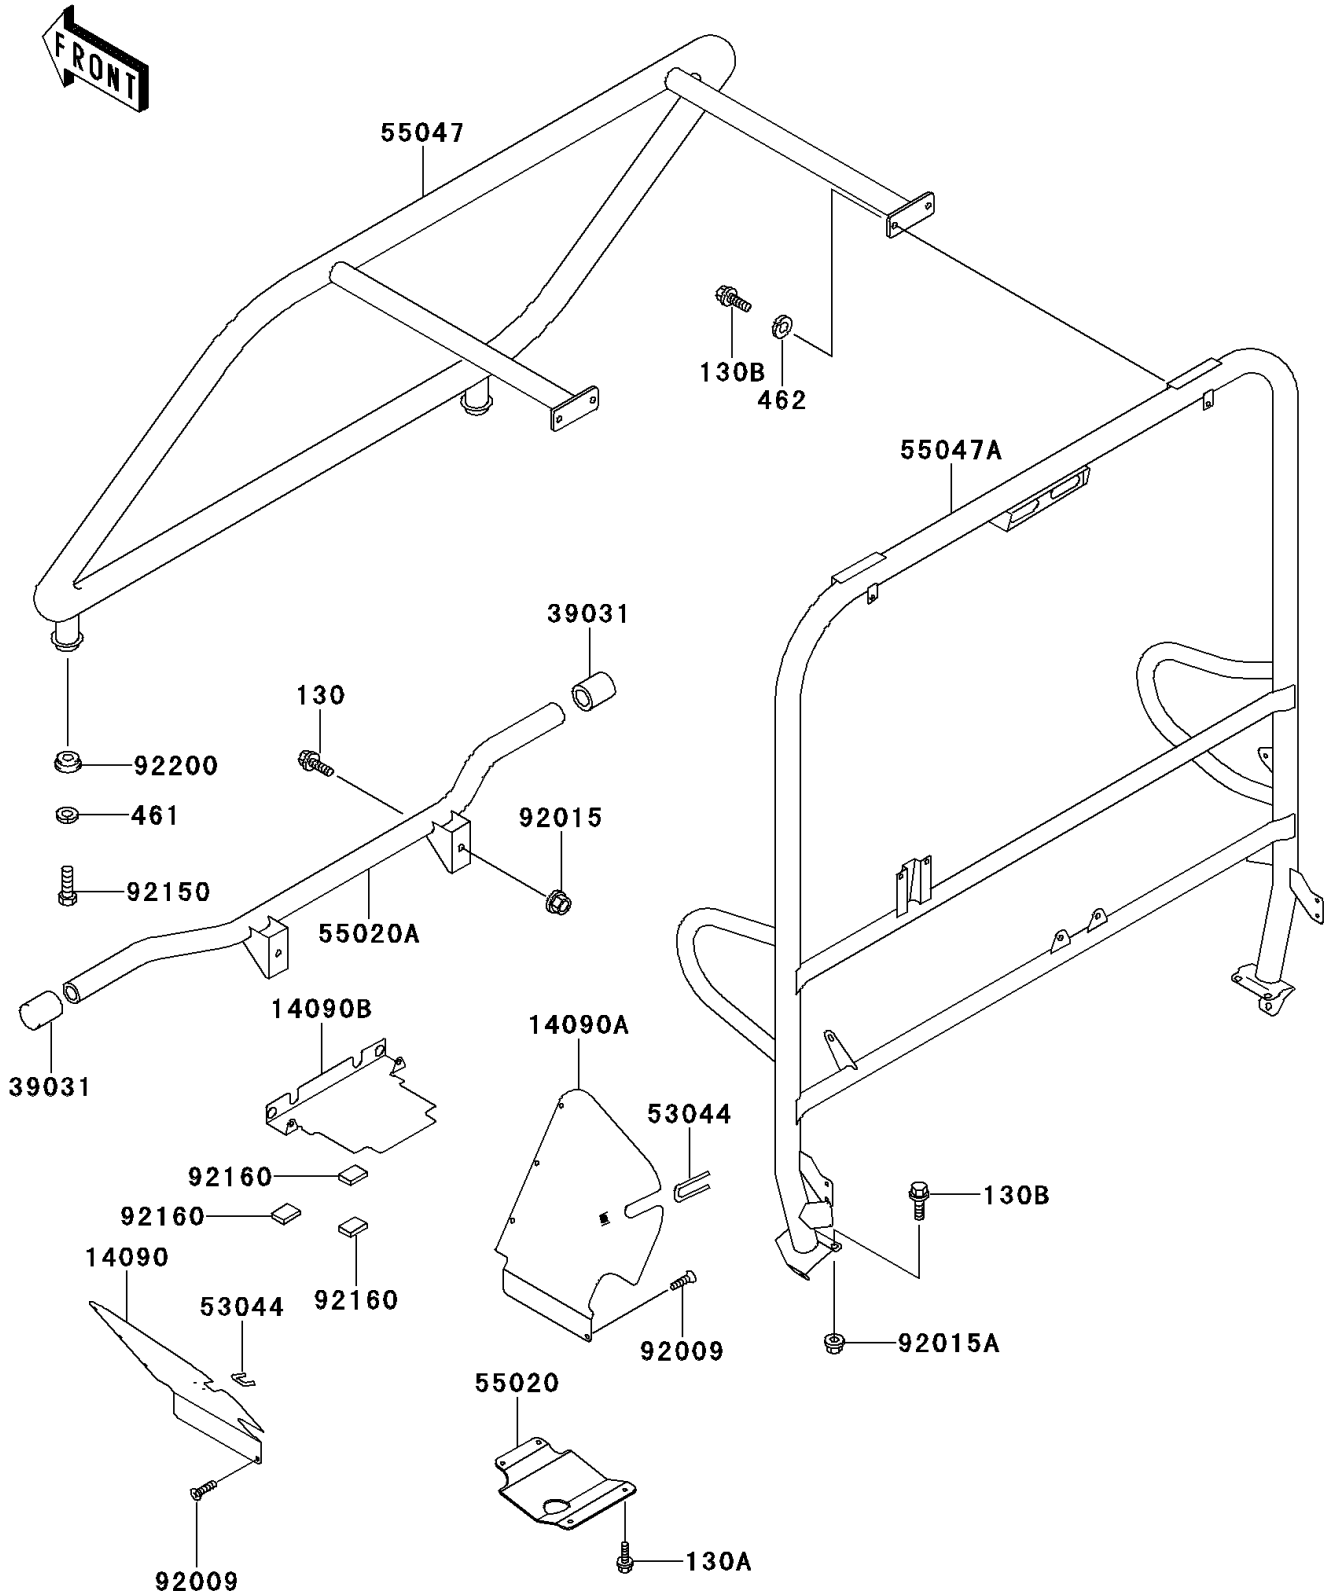

# Mule 2510 4X4

## PARTS DIAGRAM

### Guards/Cab Frame

F2681