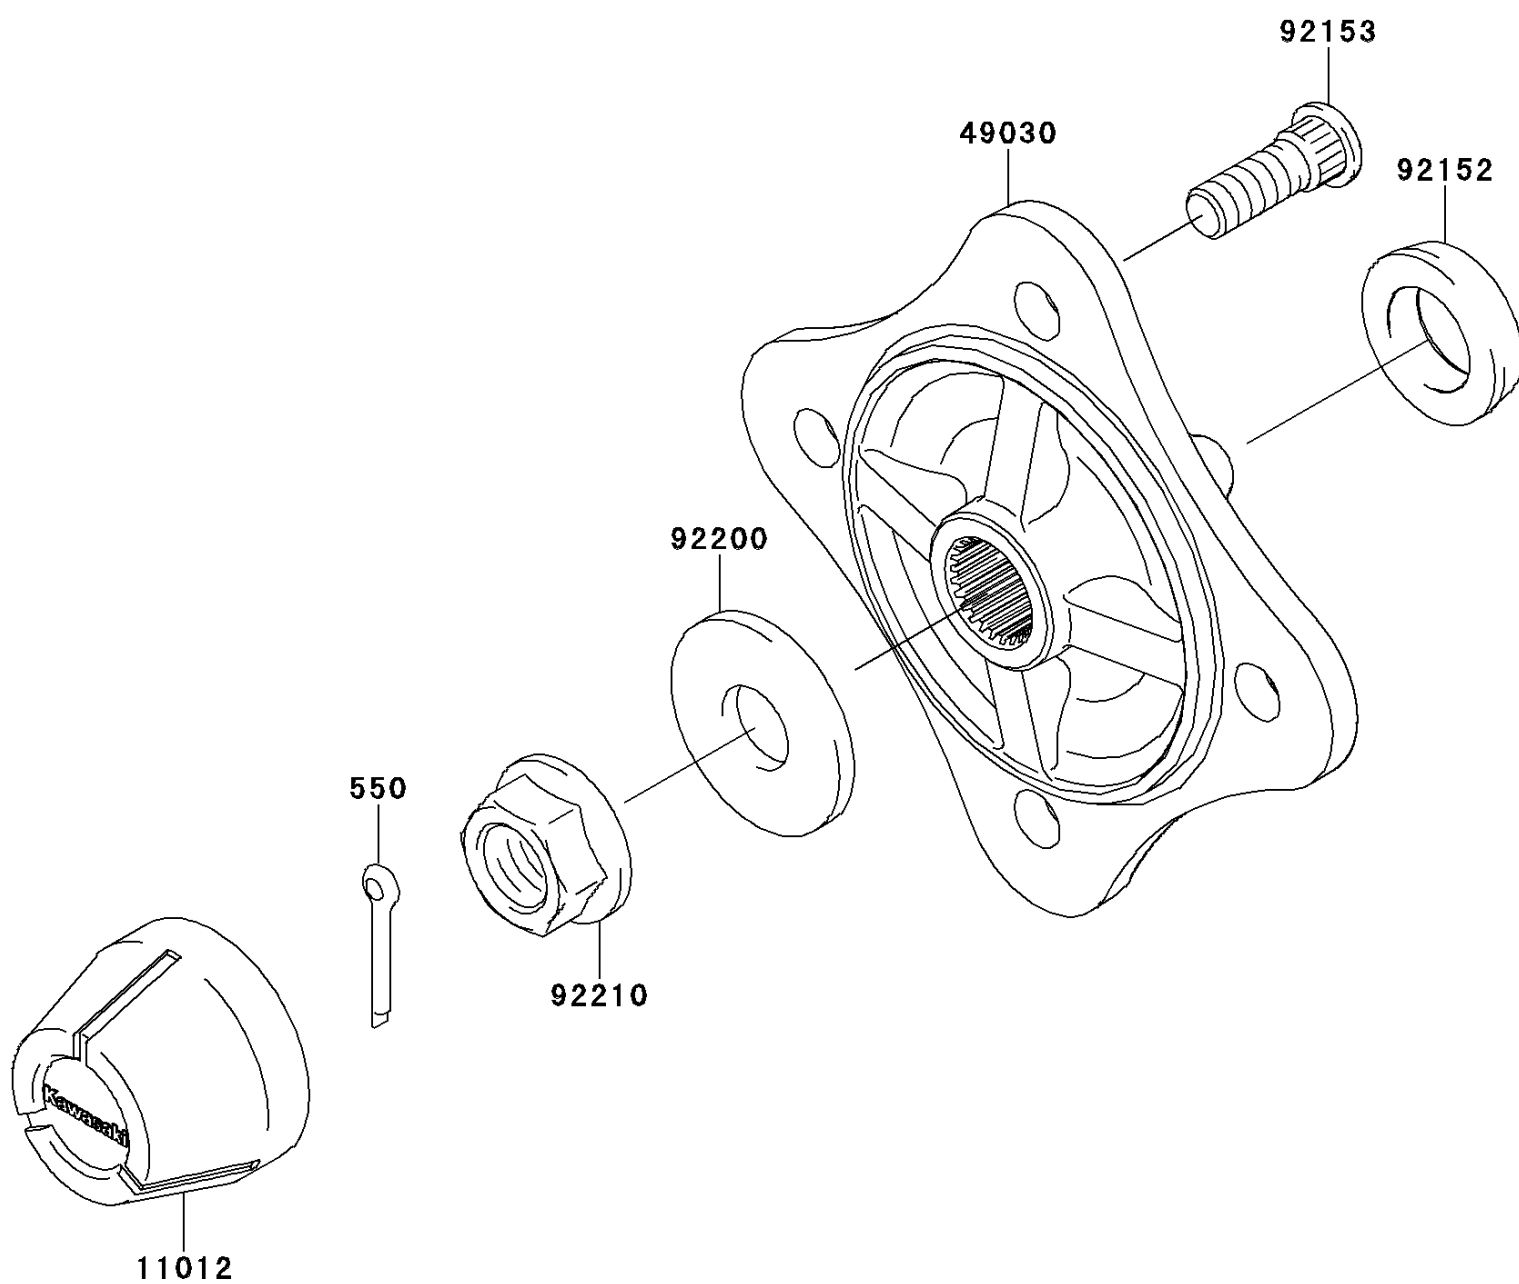

2010 Teryx[®] 750 FI 4x4

PARTS DIAGRAM

Rear Hubs/Brakes

Kawasaki

Let the Good Times Roll[®]

F2240

2010 Teryx[®] 750 FI 4x4

PARTS LIST

Rear Hubs/Brakes

ITEM NAME

PART NUMBER

QUANTITY
