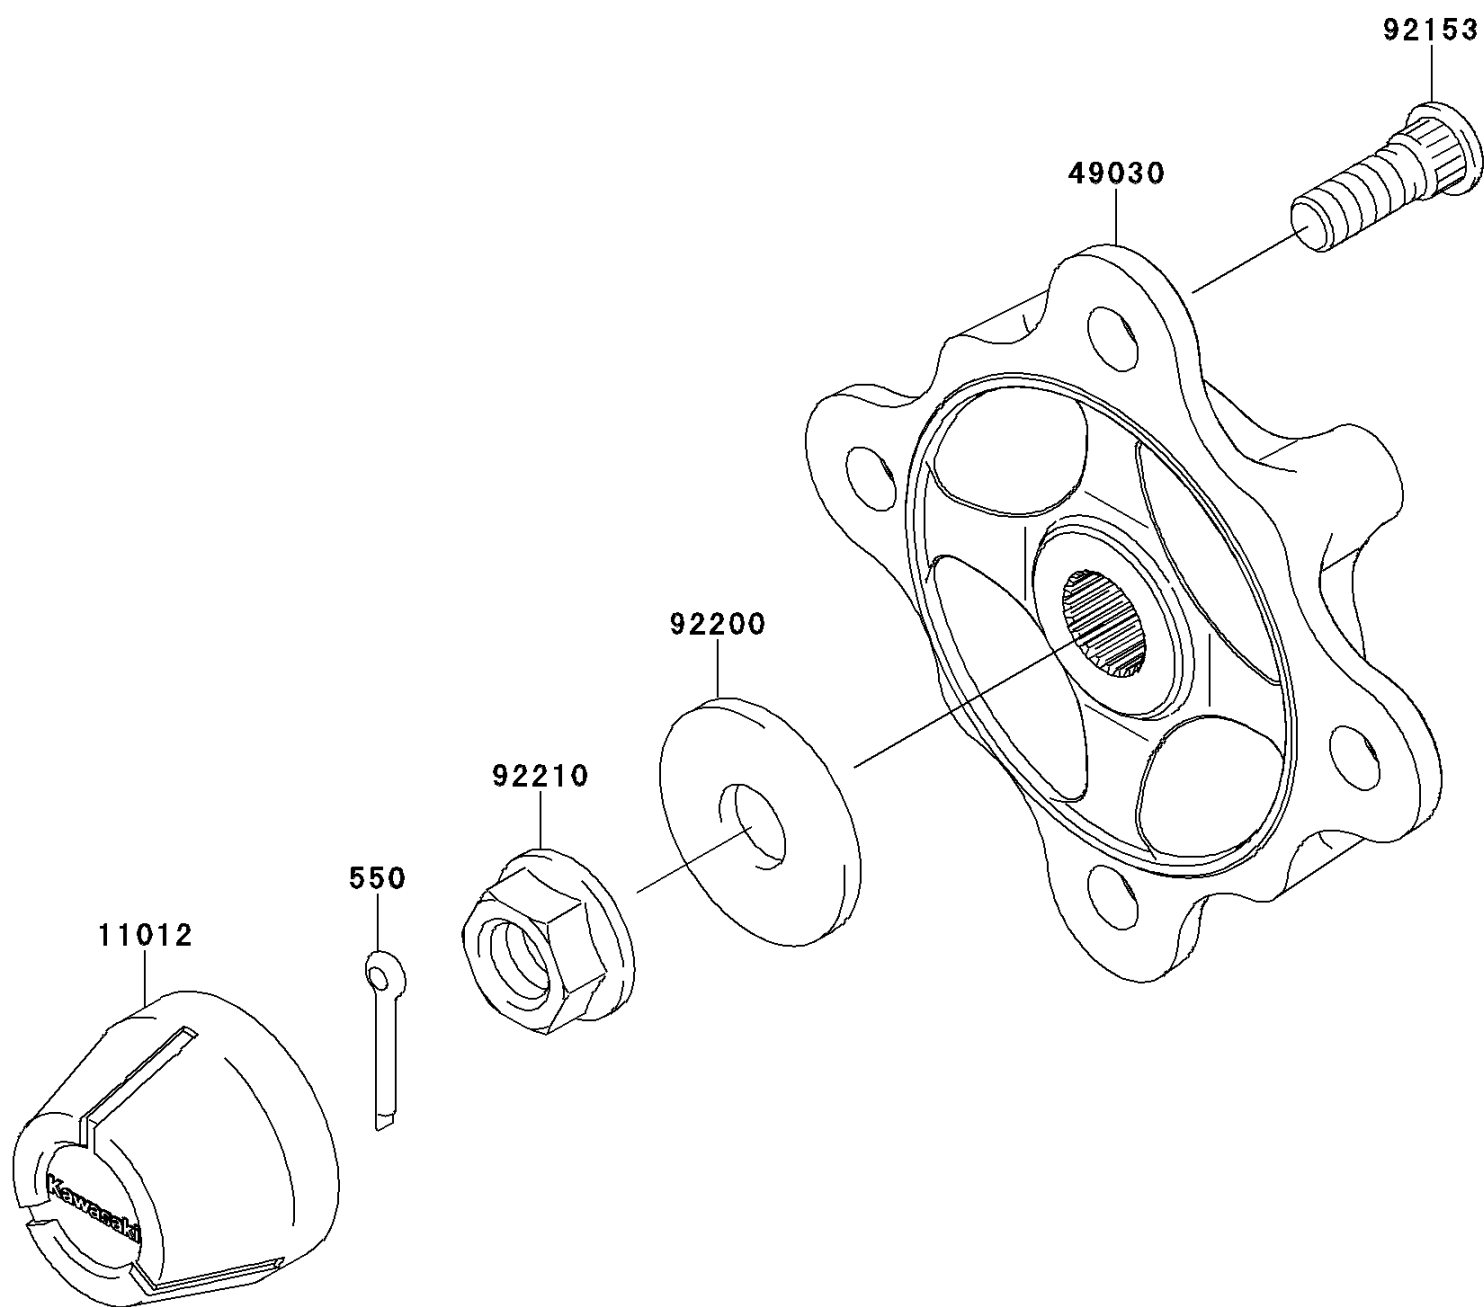

2010 Teryx[®] 750 FI 4x4

PARTS DIAGRAM

Front Hubs/Brakes

Kawasaki

Let the Good Times Roll[®]

F2230

2010 Teryx[®] 750 FI 4x4

PARTS LIST

Front Hubs/Brakes

ITEM NAME

PART NUMBER

QUANTITY
