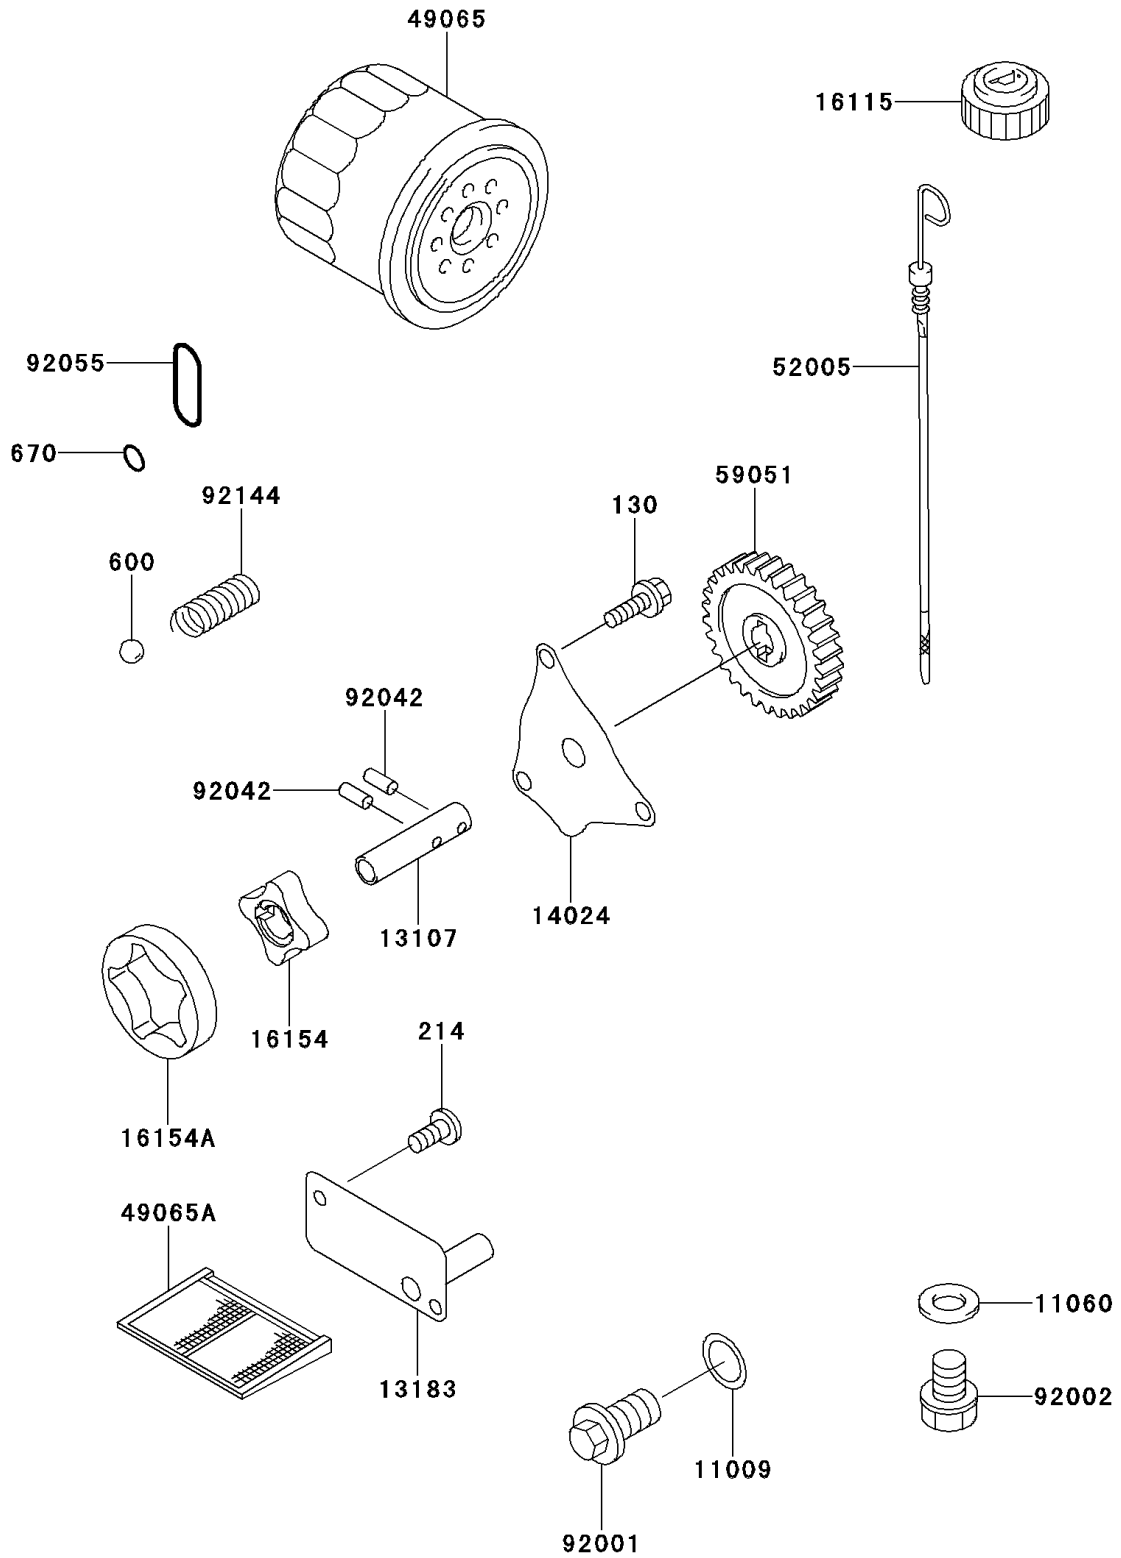

Mule 2510 4X4

PARTS DIAGRAM

Oil Pump/Oil Filter

E1710

Mule 2510 4X4

PARTS LIST

Oil Pump/Oil Filter

Kawasaki

Let the Good Times Roll®

ITEM NAME

PART NUMBER

QUANTITY
