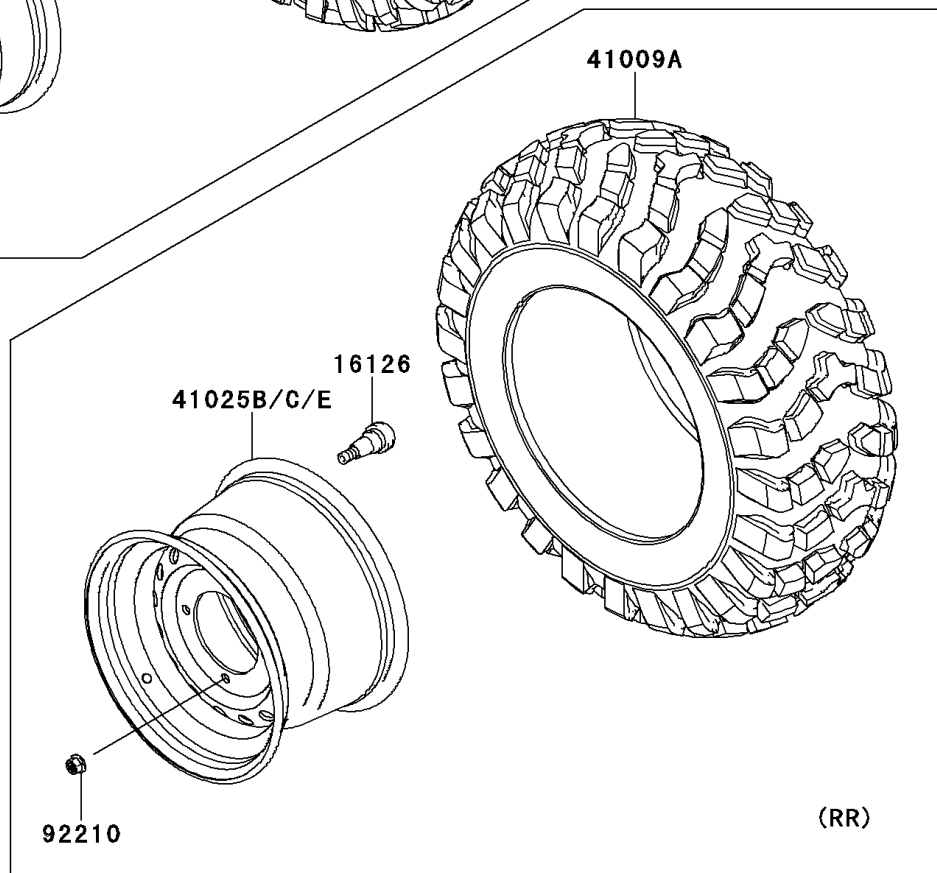

2012 TERYX[®] 750 FI 4x4

PARTS DIAGRAM

Wheels/Tires

F2210

2012 TERYX® 750 FI 4x4

PARTS LIST

Wheels/Tires

ITEM NAME	PART NUMBER	QUANTITY
VALVE (Ref # 16126)	16126-4001	4
TIRE,FR,26X8.00-12,M989 (Ref # 41009)	41009-0143	2
TIRE,RR,26X10.00-12,M990 (Ref # 41009A)	41009-0144	2
RIM,FR,12X6.0AT,F.S.BLACK (Ref # 41025D)	41025-0310-397	2
RIM,RR,12X8.0AT,F.S.BLACK (Ref # 41025E)	41025-0311-397	2
NUT,12MM (Ref # 92210)	92210-0603	16