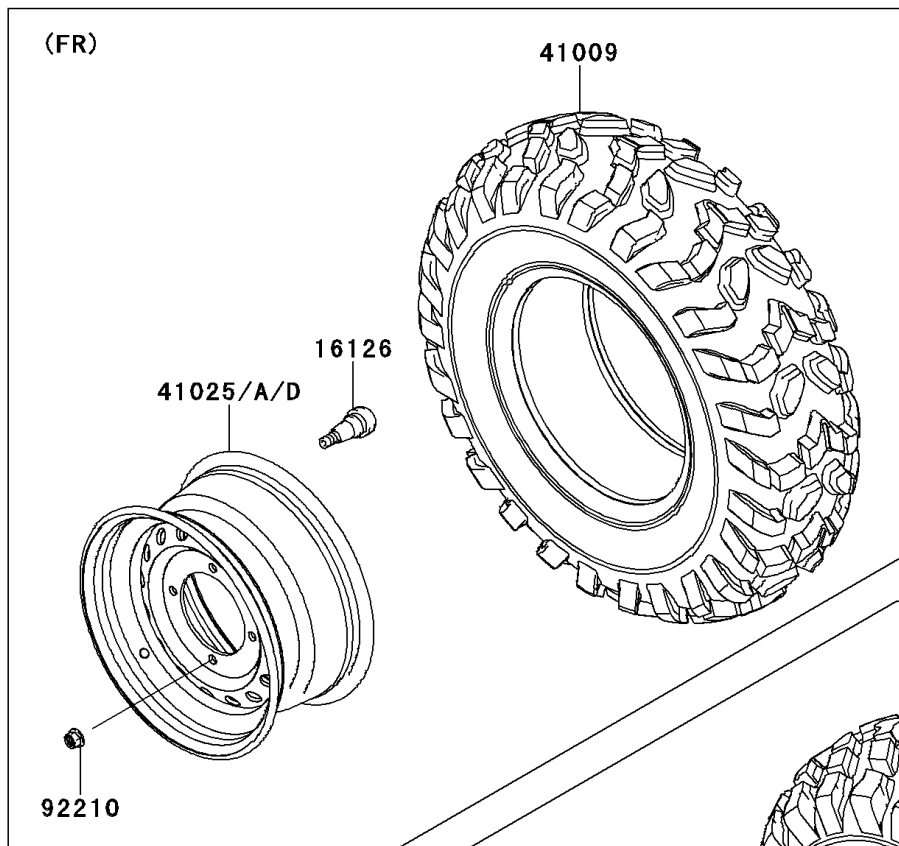

2012 TERYX[®] 750 FI 4x4

PARTS DIAGRAM

Wheels/Tires

F2210

2012 TERYX® 750 FI 4x4

PARTS LIST

Wheels/Tires

ITEM NAME	PART NUMBER	QUANTITY
VALVE (Ref # 16126)	16126-4001	4
TIRE,FR,26X8.00-12,M989 (Ref # 41009)	41009-0143	2
TIRE,RR,26X10.00-12,M990 (Ref # 41009A)	41009-0144	2
RIM,FR,12X6.0AT,F.S.BLACK (Ref # 41025D)	41025-0310-397	2
RIM,RR,12X8.0AT,F.S.BLACK (Ref # 41025E)	41025-0311-397	2
NUT,12MM (Ref # 92210)	92210-0603	16