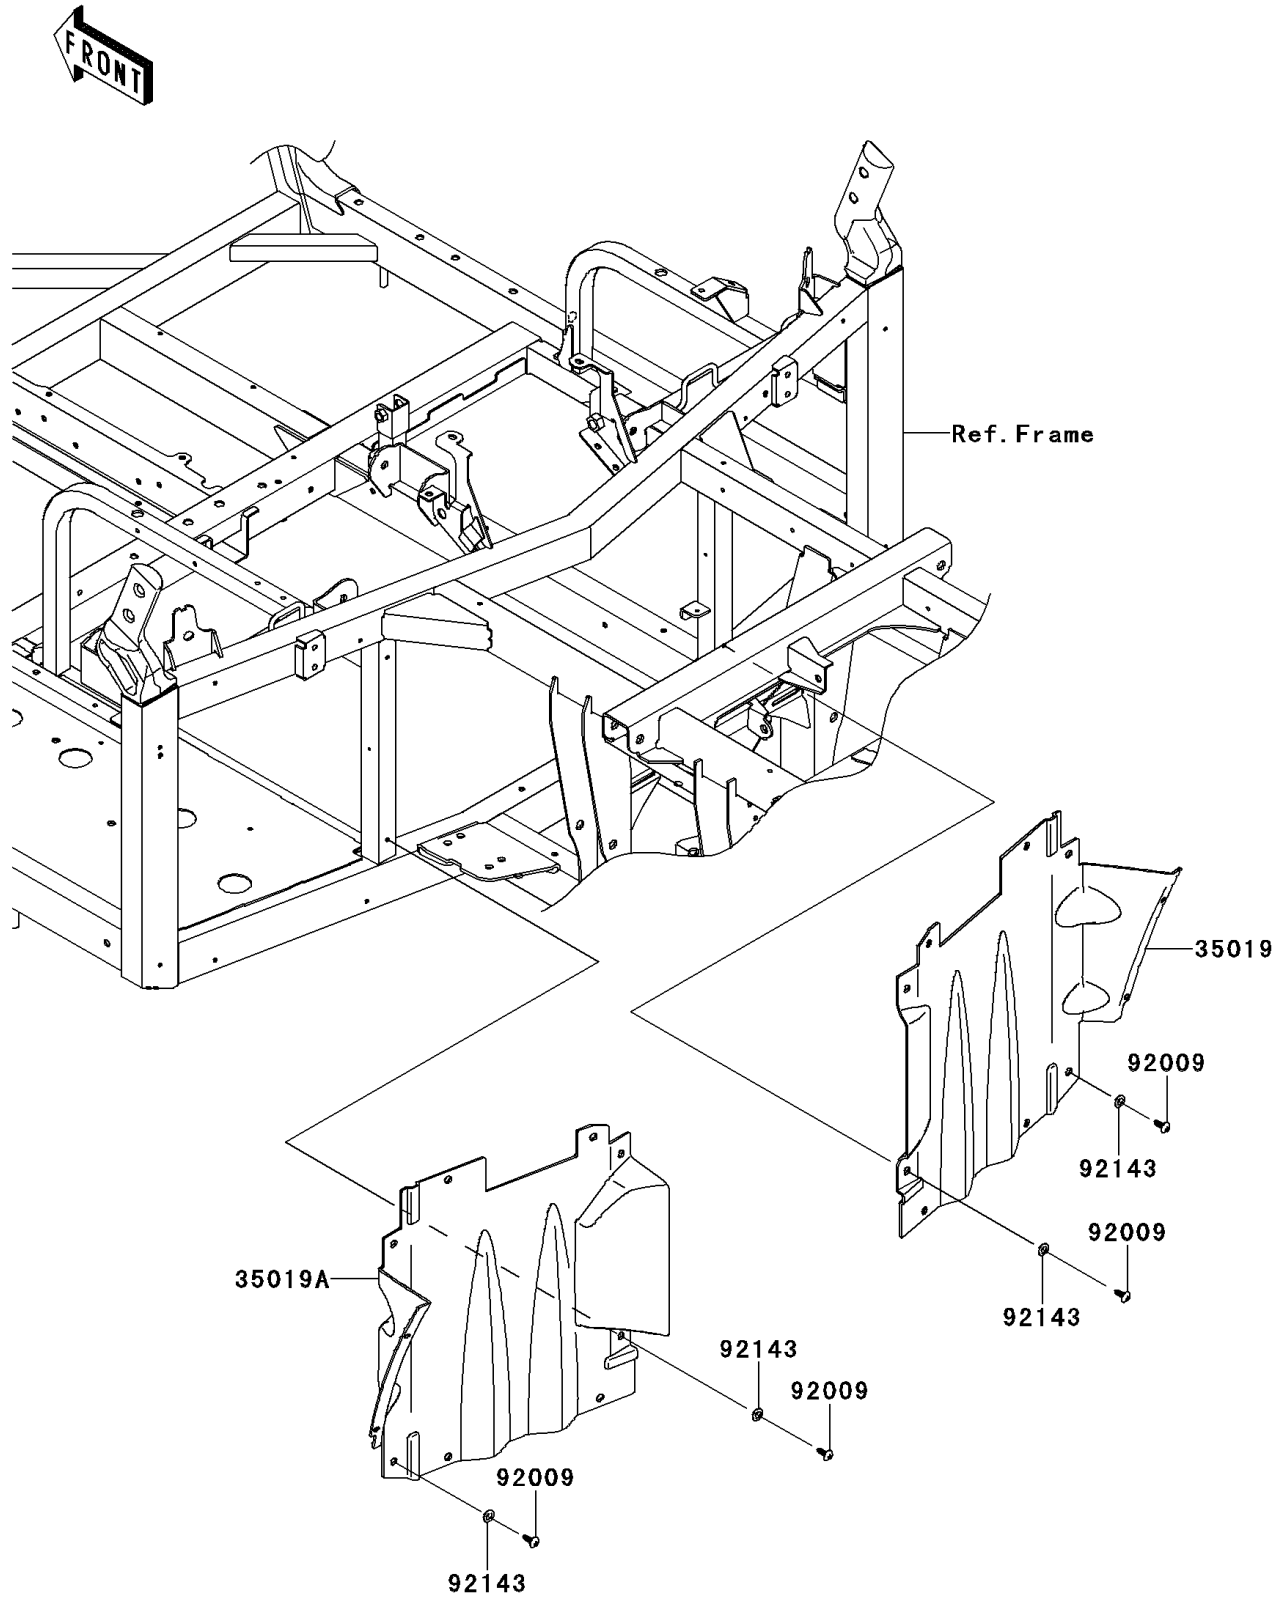

2012 TERYX® 750 FI 4x4

PARTS DIAGRAM

Flap

F2173