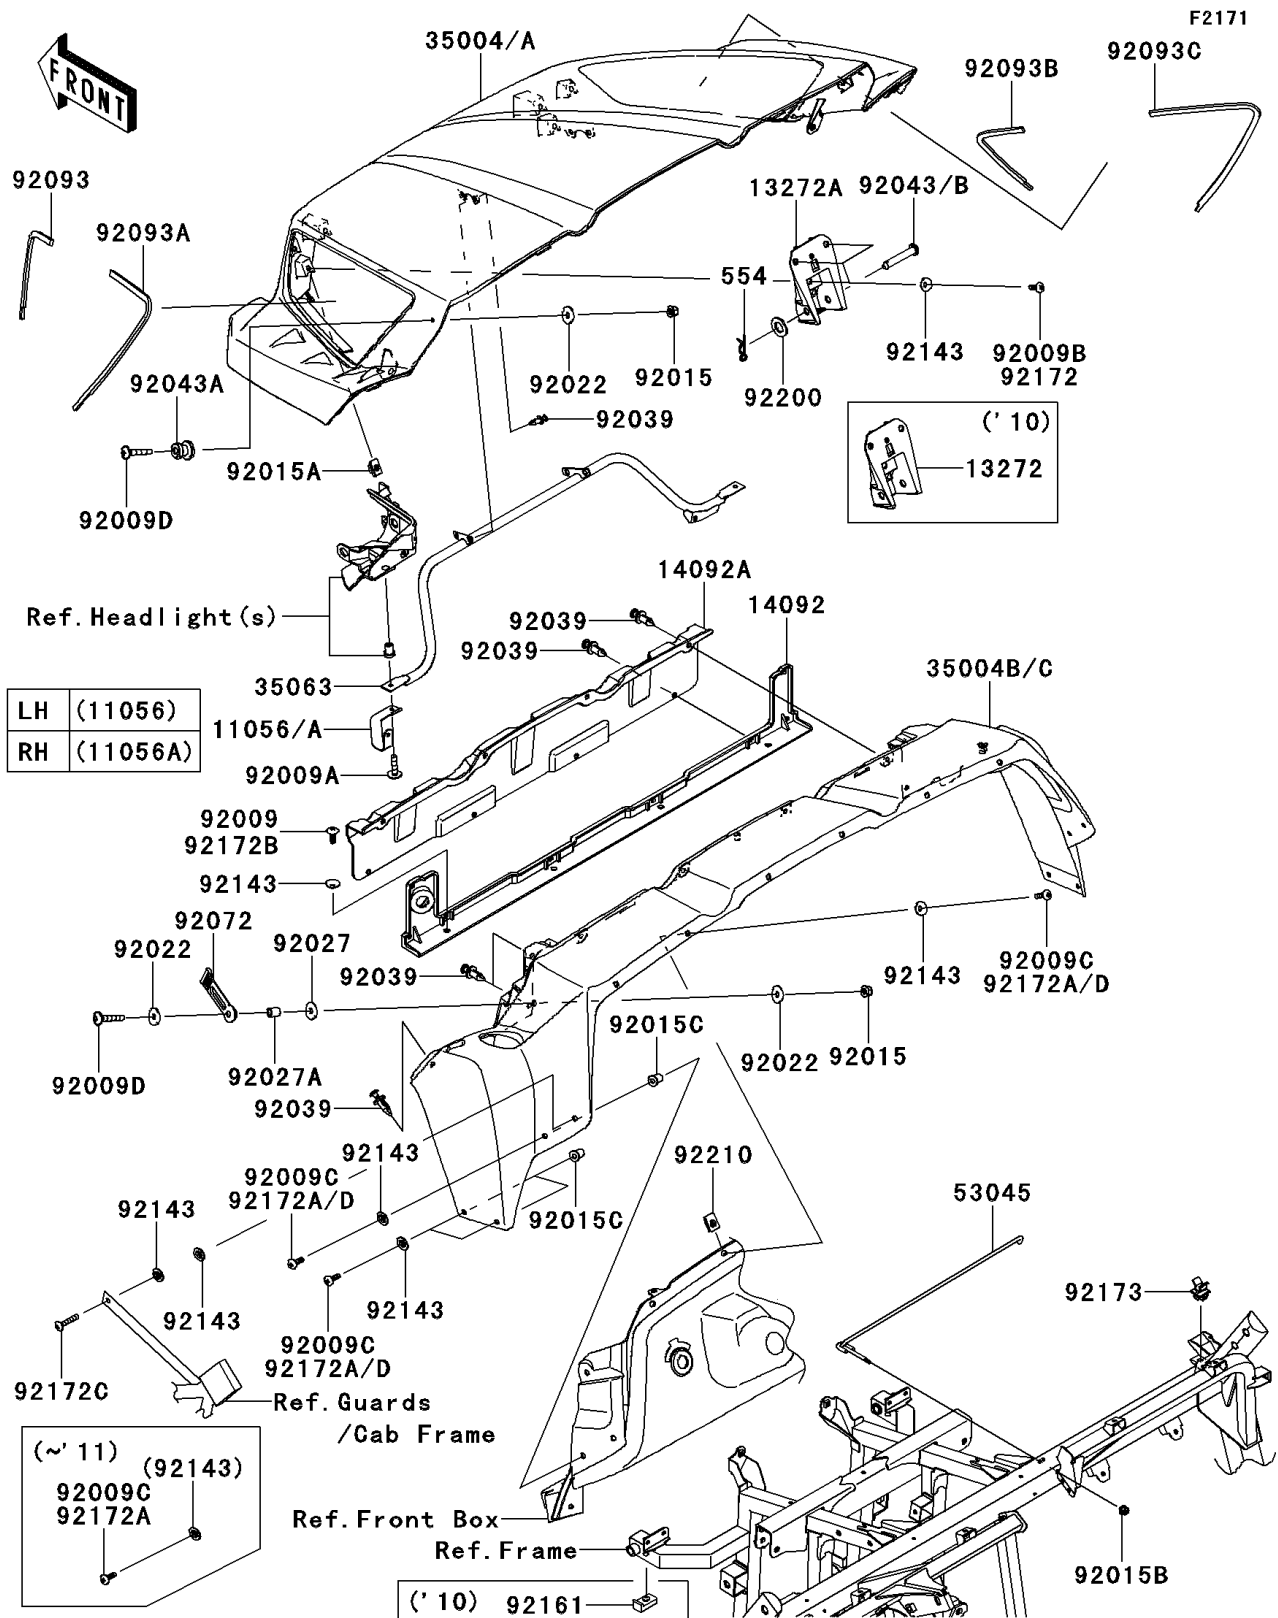

2012 TERYX® 750 FI 4x4

PARTS DIAGRAM

Front Fender(s)

LH	(11056)
RH	(11056A)

(~ 11)	(92143)
	92009C
	92172A

(' 10)	92161
---------	-------

2012 TERYX® 750 FI 4x4

PARTS LIST

Front Fender(s)

ITEM NAME	PART NUMBER	QUANTITY
BRACKET,LH (Ref # 11056)	11056-0129	1
BRACKET,RH (Ref # 11056A)	11056-0130	1
PLATE (Ref # 13272A)	13272-0871	2
COVER,BASE PLATE (Ref # 14092)	14092-0059	1
COVER,CHECK PLATE (Ref # 14092A)	14092-0060	1
FENDER-FRONT,FR,S.RED (Ref # 35004)	35004-0132-6B	1
FENDER-FRONT,RR,S.RED (Ref # 35004B)	35004-0142-6B	1
STAY,HEAD LAMP (Ref # 35063)	35063-0677	1
HOOK-ASSY (Ref # 53045)	53045-0018	1
SCREW,6X25 (Ref # 92009A)	92009-1465	2
SCREW,6X35 (Ref # 92009D)	92009-1672	4
NUT,LOCK,FLANGED,6MM (Ref # 92015)	92015-1339	4
NUT,5MM (Ref # 92015A)	92015-1627	6
NUT,LOCK,FLANGED,5MM (Ref # 92015B)	92015-1752	1
NUT,WELL,5MM (Ref # 92015C)	92015-1757	8
WASHER,6.5X20X1.6,WHITE (Ref # 92022)	92022-193	6
COLLAR,L=5.1 (Ref # 92027)	92027-1260	2
COLLAR,6.8X10X12 (Ref # 92027A)	92027-162	2
RIVET (Ref # 92039)	92039-1229	18
PIN (Ref # 92043A)	92043-0197	2
PIN,12.4X62.4 (Ref # 92043B)	92043-0716	2
BAND (Ref # 92072)	92072-0144	2
SEAL,FR,LH (Ref # 92093)	92093-0168	1
SEAL,RR,LH (Ref # 92093A)	92093-0169	1
SEAL,FR,RH (Ref # 92093B)	92093-0170	1
SEAL,RR,RH (Ref # 92093C)	92093-0171	1
COLLAR (Ref # 92143)	92143-1087	26
SCREW,5X16 (Ref # 92172)	92172-0322	6
SCREW,TAPPING,6X16 (Ref # 92172B)	92172-0739	4

2012 TERYX® 750 FI 4x4

PARTS LIST

Front Fender(s)

ITEM NAME	PART NUMBER	QUANTITY
SCREW,5X30 (Ref # 92172C)	92172-0783	2
SCREW,5X20 (Ref # 92172D)	92172-2081	12
PIN-SNAP,12MM (Ref # 554)	554DA1200	2
CLAMP (Ref # 92173)	92173-0106	1
WASHER,13X24X2 (Ref # 92200)	92200-0451	2
NUT,5MM (Ref # 92210)	92210-0499	6