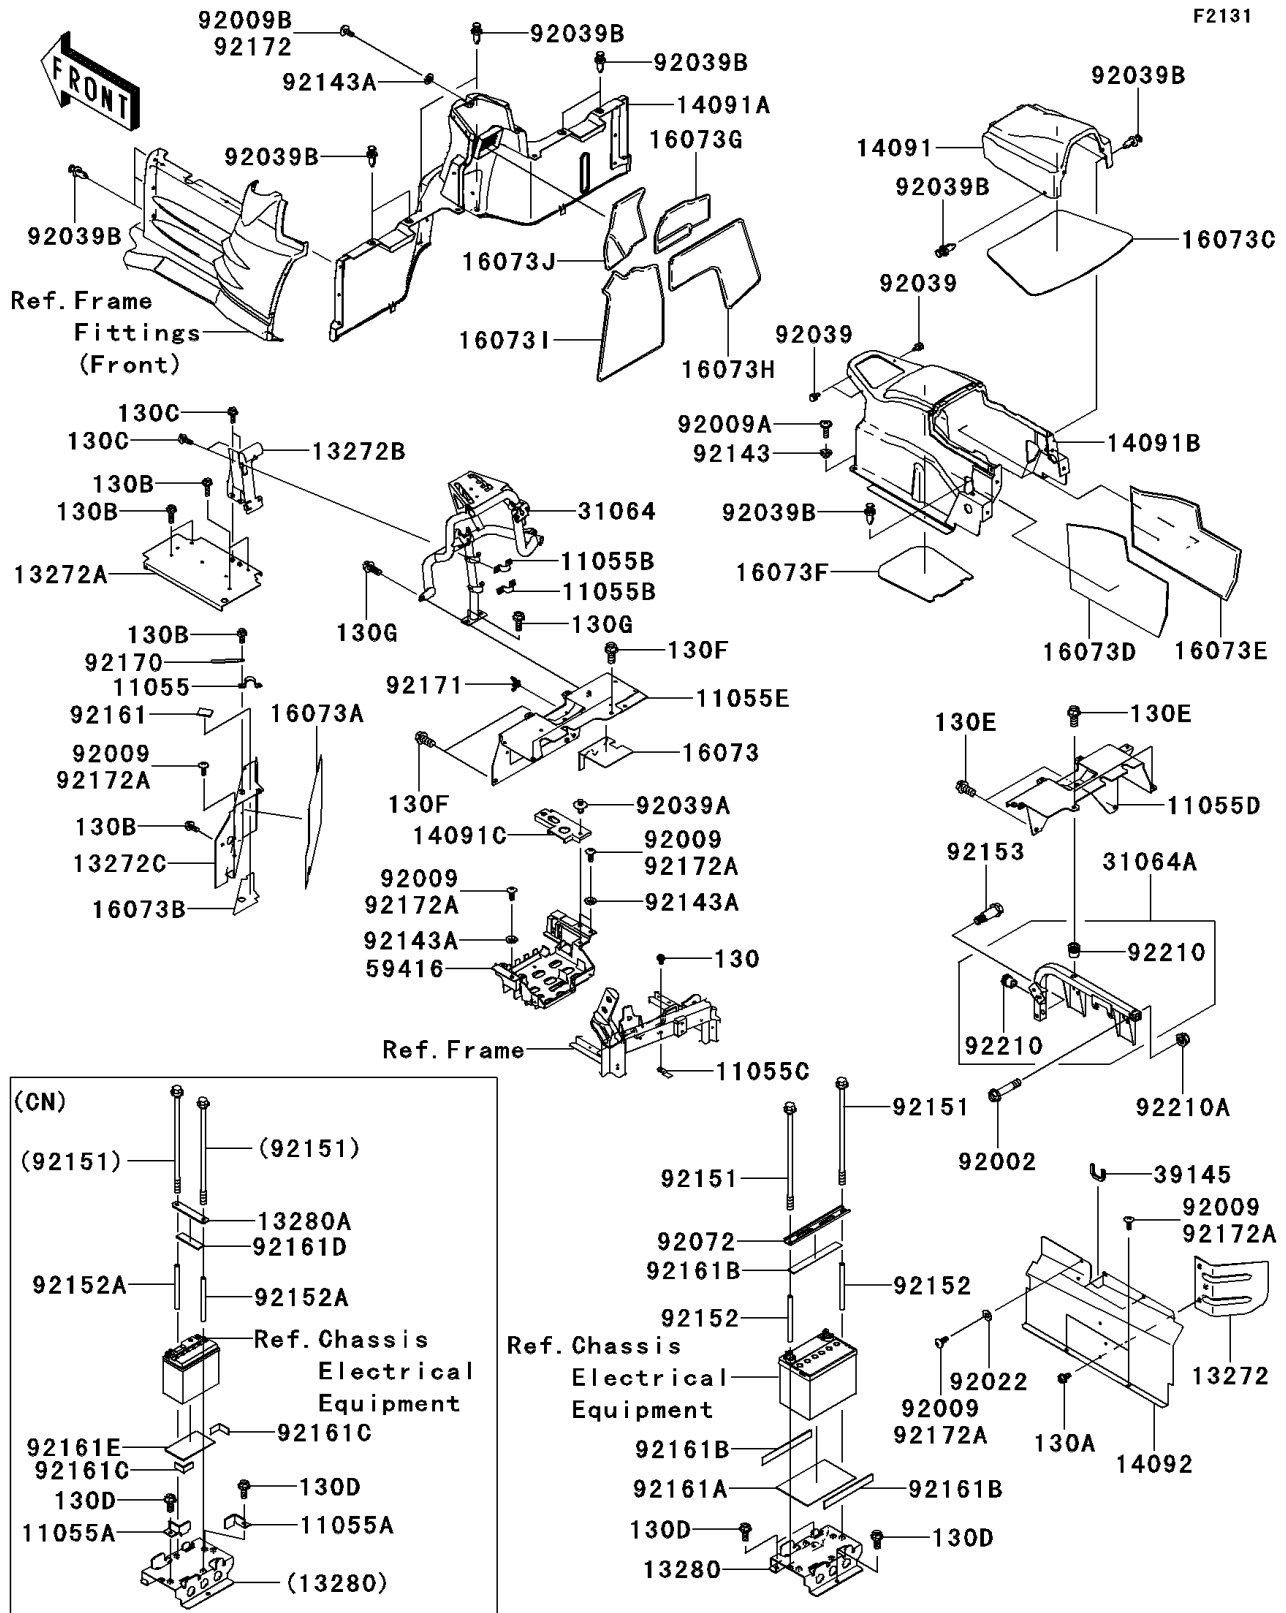

2012 TERYX® 750 FI 4x4

PARTS DIAGRAM Frame Fittings(Rear)