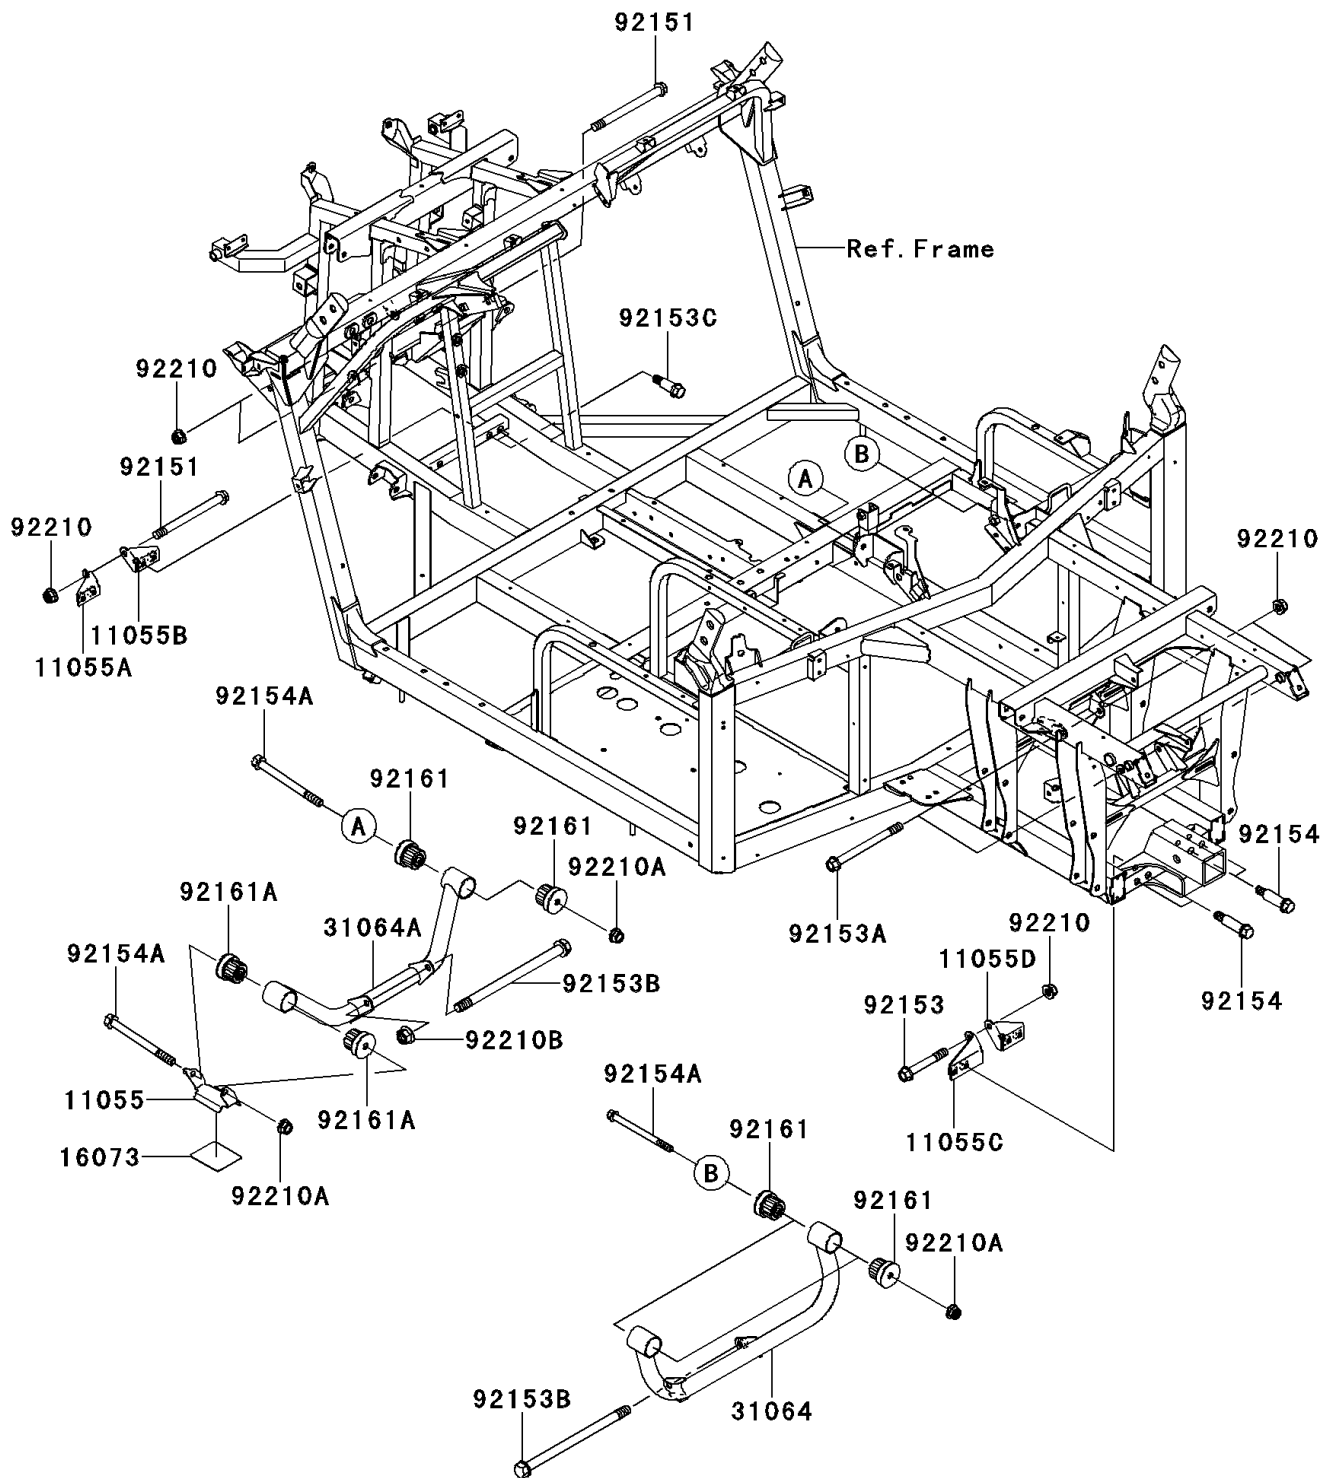

2012 TERYX[®] 750 FI 4x4

PARTS DIAGRAM

Engine Mount

F2122

2012 TERYX® 750 FI 4x4

PARTS LIST

Engine Mount

ITEM NAME	PART NUMBER	QUANTITY
BRACKET (Ref # 11055)	11055-1127	1
BRACKET,FRONT DIFF,LH (Ref # 11055A)	11055-1306	1
BRACKET,FRONT DIFF,RH (Ref # 11055B)	11055-1307	1
BRACKET,REAR DIFF,LH (Ref # 11055C)	11055-1308	1
BRACKET,REAR DIFF,RH (Ref # 11055D)	11055-1309	1
INSULATOR (Ref # 16073)	16073-0061	1
PIPE-COMP,RR (Ref # 31064)	31064-0158	1
PIPE-COMP,FR (Ref # 31064A)	31064-0159	1
BOLT,FLANGED,10X120 (Ref # 92151)	92151-1914	3
BOLT,FLANGED,10X70 (Ref # 92153)	92153-0871	1
BOLT,FLANGED,10X120 (Ref # 92153A)	92153-0872	2
BOLT,FLANGED,12X190 (Ref # 92153B)	92153-1272	2
BOLT,FLANGED,10X38 (Ref # 92153C)	92153-1742	4
BOLT,FLANGED,10X51.1 (Ref # 92154)	92154-0195	4
BOLT,FLANGED,10X105 (Ref # 92154A)	92154-0227	4
DAMPER (Ref # 92161)	92161-0423	6
DAMPER (Ref # 92161A)	92161-0571	2
NUT,LOCK,FLANGED,10MM (Ref # 92210)	92210-1081	6
NUT,LOCK,FLANGED,10MM (Ref # 92210A)	92210-1139	4
NUT,LOCK,FLANGED,12MM (Ref # 92210B)	92210-1150	1