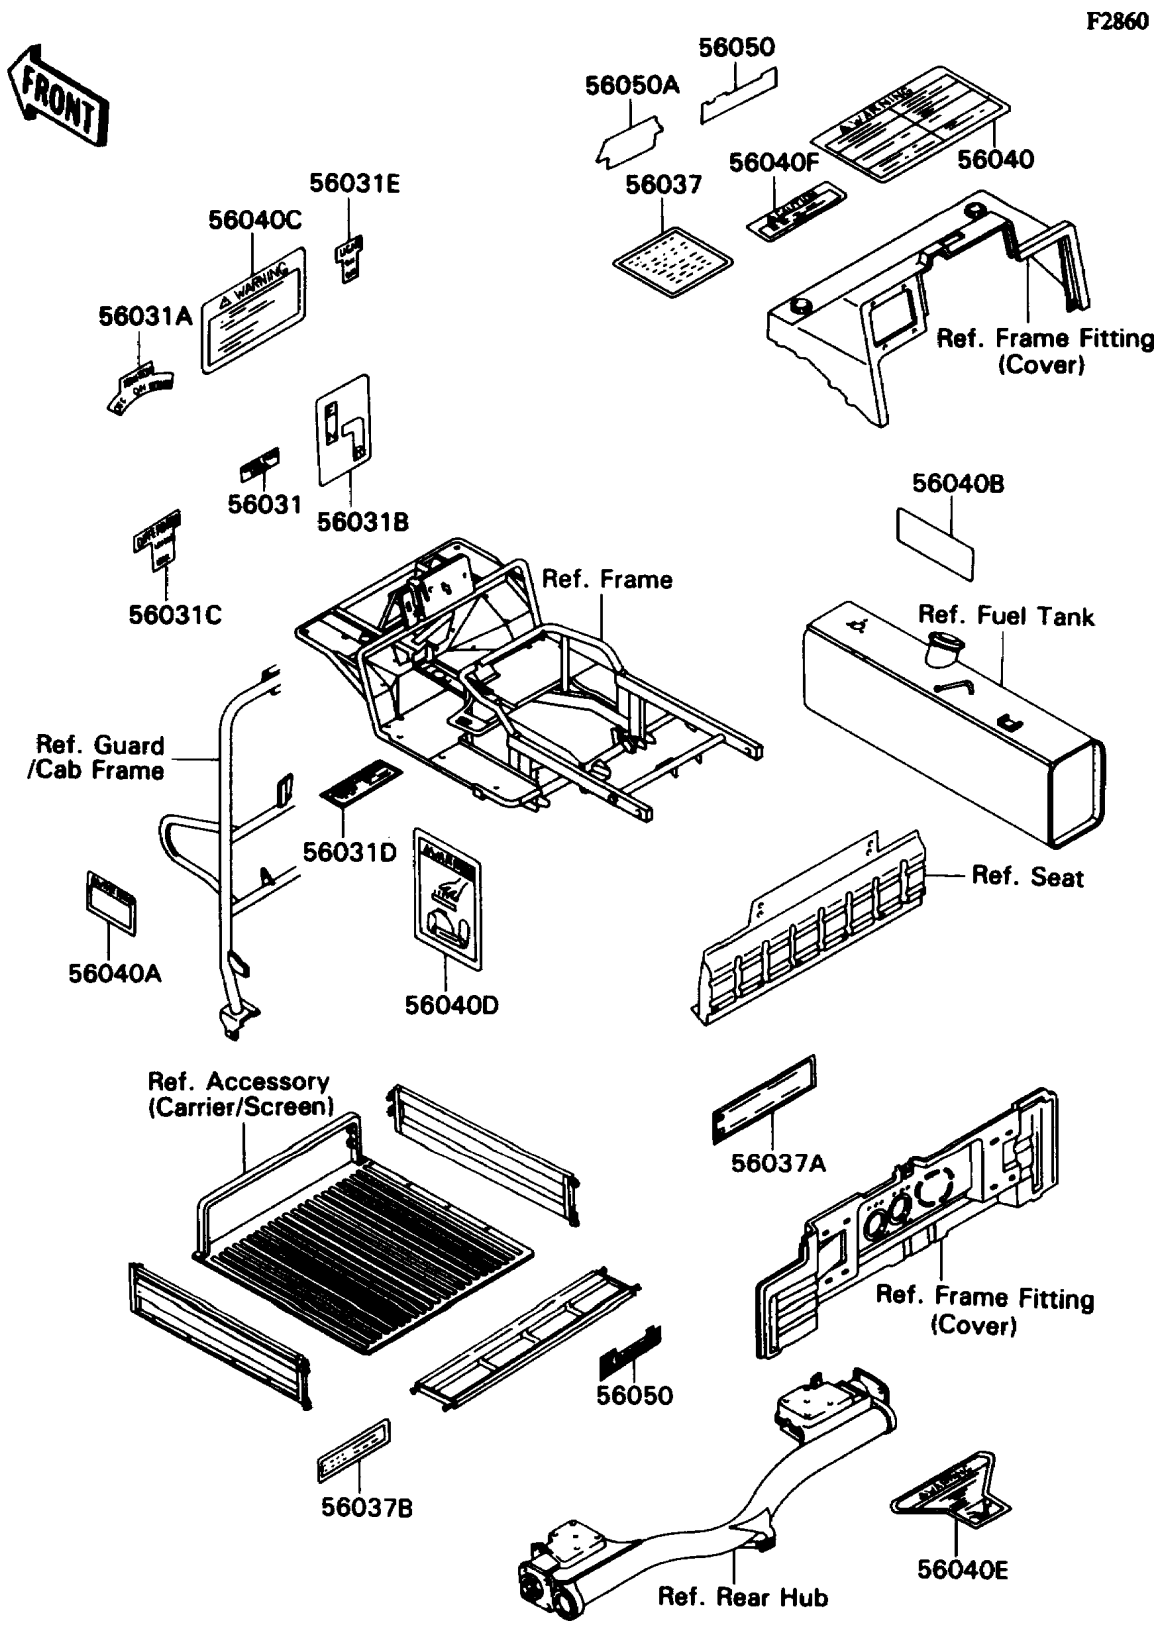

Mule 2020

PARTS DIAGRAM

Label

Kawasaki

Let the Good Times Roll®

Mule 2020

PARTS LIST

Label

ITEM NAME	PART NUMBER	QUANTITY
LABEL-MANUAL,BRAKE FLUID (Ref # 56031)	56031-1643	1
LABEL-MANUAL,IGNITION SWITCH (Ref # 56031A)	56031-1644	1
LABEL-MANUAL,SHIFT CONTROL (Ref # 56031B)	56031-1645	1
LABEL-MANUAL,DIFFERENTIAL (Ref # 56031C)	56031-1646	1
LABEL-MANUAL,FUSE LOCATION (Ref # 56031D)	56031-1673	1
LABEL-MANUAL,LIGHTING SWITCH (Ref # 56031E)	56031-1741	1
LABEL-SPECIFICATION,TIRE (Ref # 56037)	56037-1462	1
LABEL-SPECIFICATION,CARGO CAPA (Ref # 56037A)	56037-1466	1
LABEL-SPECIFICATION,CARGO CAPA (Ref # 56037B)	56037-1467	1
LABEL-WARNING,GENERAL (Ref # 56040)	56040-1292	1
LABEL-WARNING,CARGO BED LOCK (Ref # 56040A)	56040-1293	1
LABEL-WARNING,GASOLIN (Ref # 56040B)	56040-1294	1
LABEL-WARNING,HANDLING (Ref # 56040C)	56040-1296	1
LABEL-WARNING,EX.PIPE HEAT (Ref # 56040D)	56040-1300	1
LABEL-WARNING,HITCH (Ref # 56040E)	56040-1301	1
LABEL-WARNING,SHIFT (Ref # 56040F)	56040-1305	1
MARK,KAWASAKI (Ref # 56050)	56050-1482	1
MARK,MULE 2020 (Ref # 56050A)	56050-1485	1