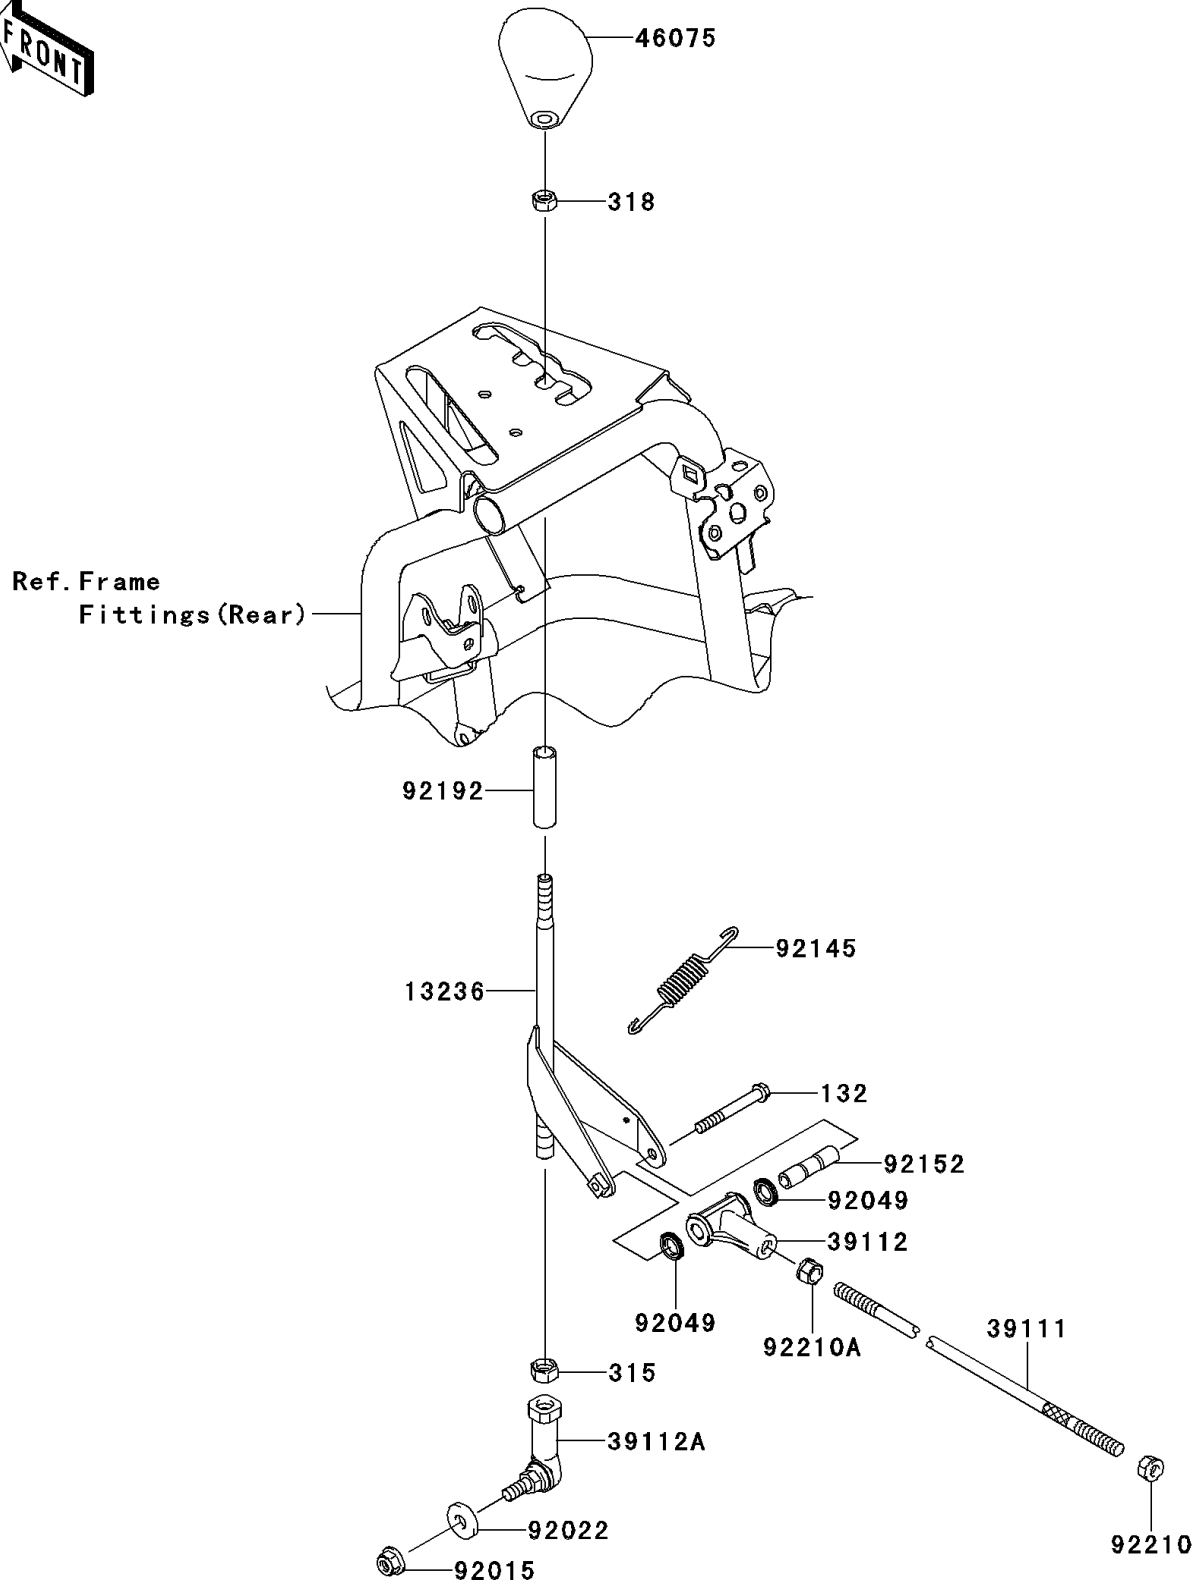

2010 Teryx[®] 750 FI 4x4

PARTS DIAGRAM

Control

E7110

2010 Teryx[®] 750 FI 4x4

PARTS LIST

Control

ITEM NAME

PART NUMBER

QUANTITY
