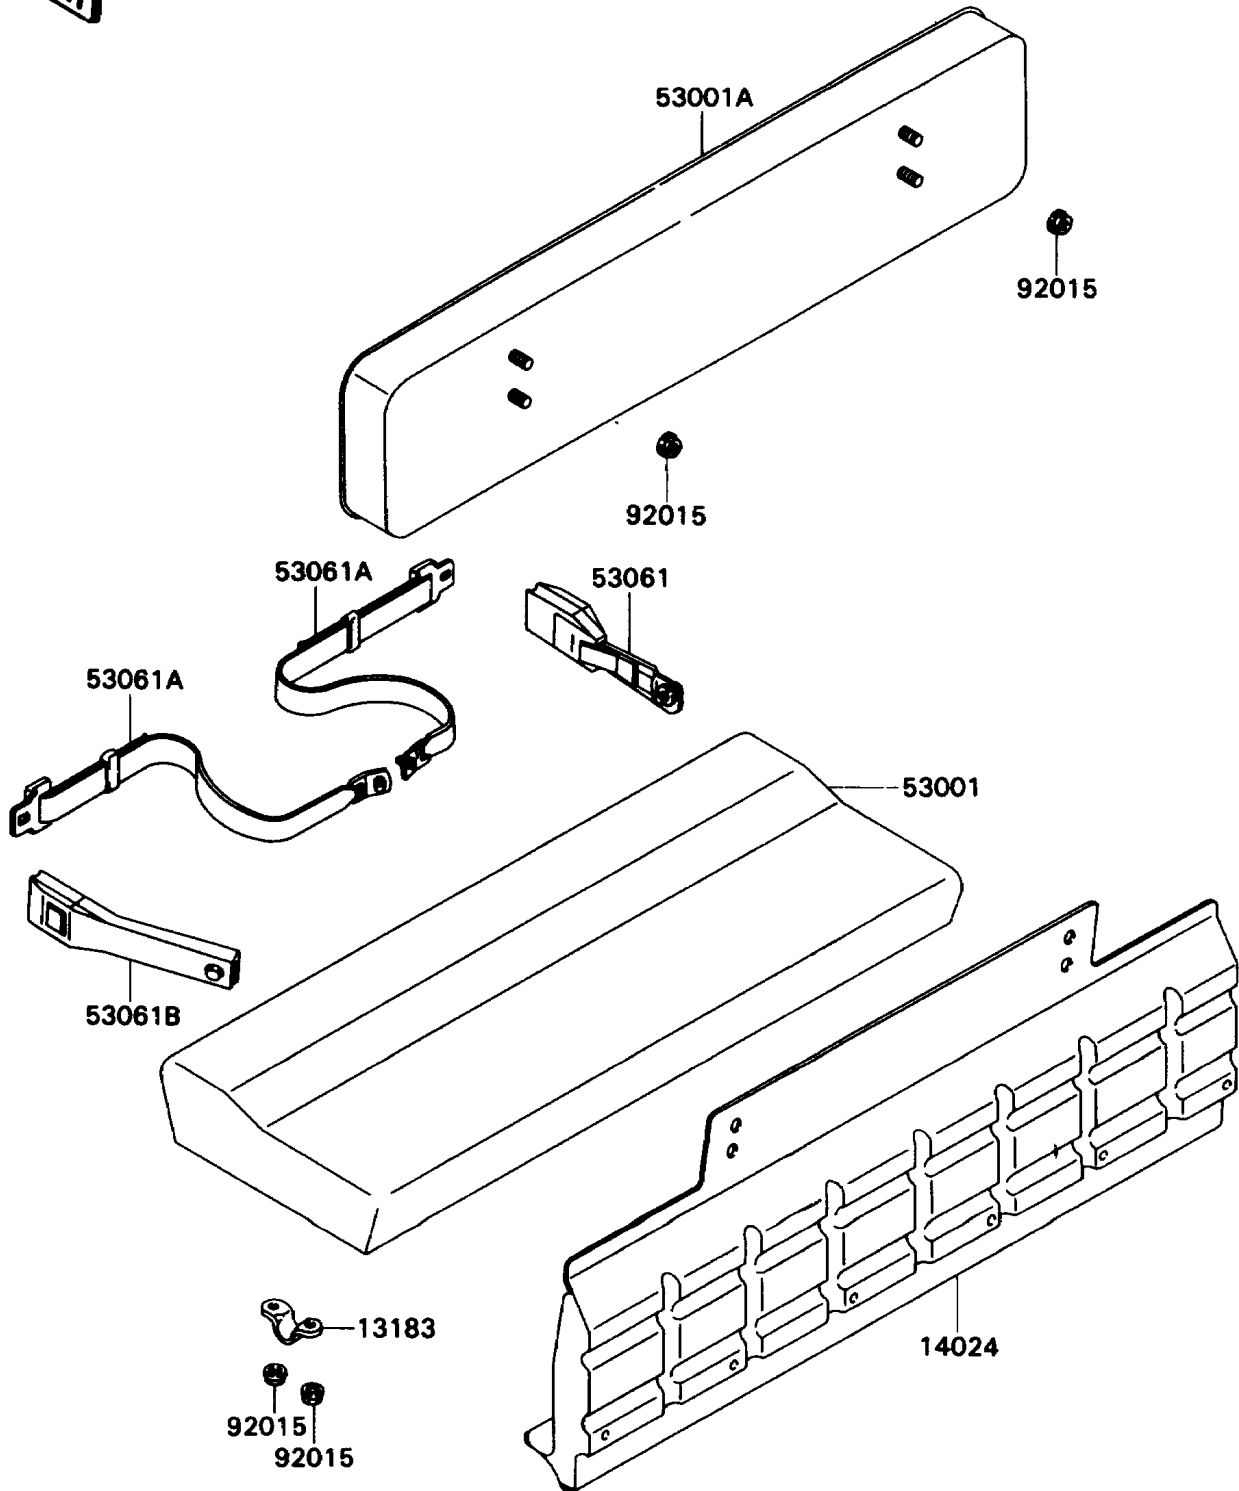

## PARTS DIAGRAM

### Seat

F2510

## PARTS LIST

### Seat

**Kawasaki**

Let the Good Times Roll®

ITEM NAME	PART NUMBER	QUANTITY
PLATE,SEAT (Ref # 13183)	13183-1400	2
COVER,SEAT,BACK (Ref # 14024)	14024-1779	1
SEAT-ASSY,GRAY (Ref # 53001)	53001-1583-PA	1
SEAT-ASSY,BACK,GRAY (Ref # 53001A)	53001-1584-PA	1
BELT-SEAT,BUCKLE (Ref # 53061)	53061-1004	1
BELT-SEAT,LATCH PLATE (Ref # 53061A)	53061-1005	2
BELT-SEAT,BUCKLE (Ref # 53061B)	53061-1006	1
NUT,FLANGED,LOCK,8MM (Ref # 92015)	92015-1696	8