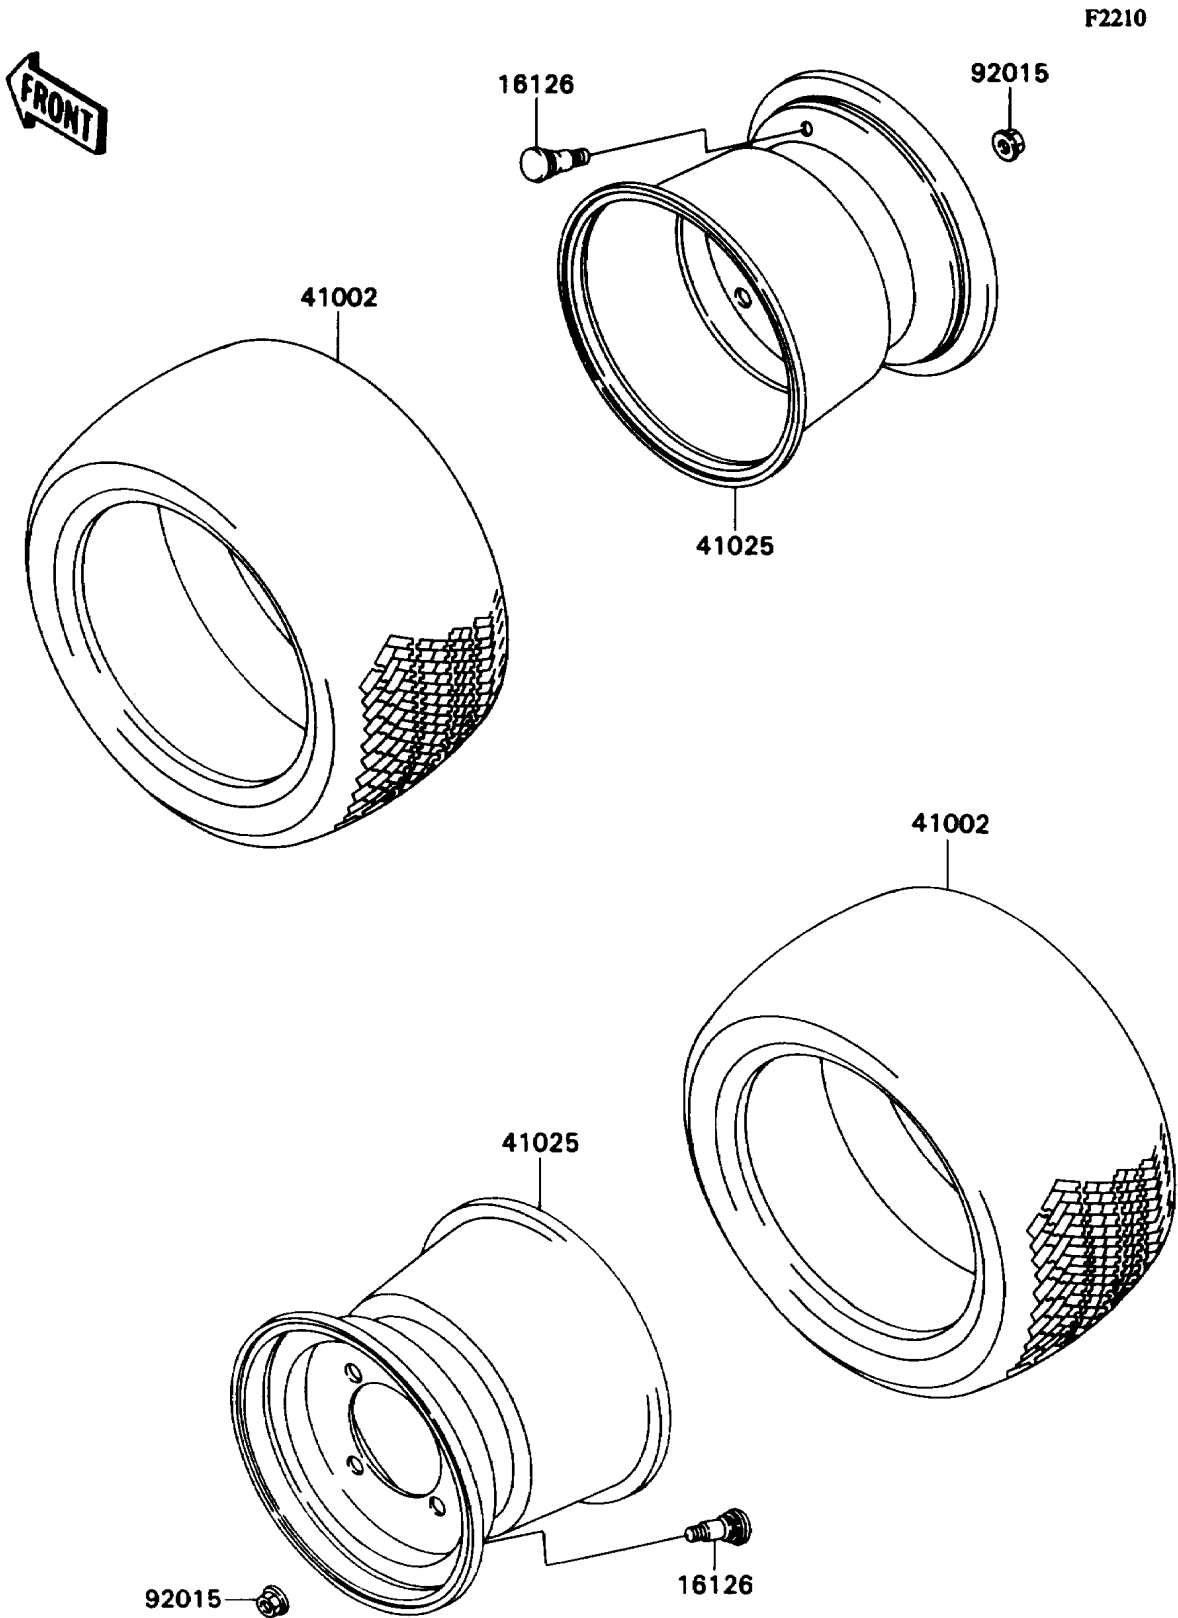

## PARTS DIAGRAM

### Tire

## PARTS LIST

### Tire

ITEM NAME	PART NUMBER	QUANTITY
VALVE (Ref # 16126)	16126-4001	4
TIRE,20X10.00-10NHS(GOODYEAR) (Ref # 41002)	41002-1756	4
RIM,J.WHITE (Ref # 41025)	41025-1236-8C	4
NUT (Ref # 92015)	92015-1706	16