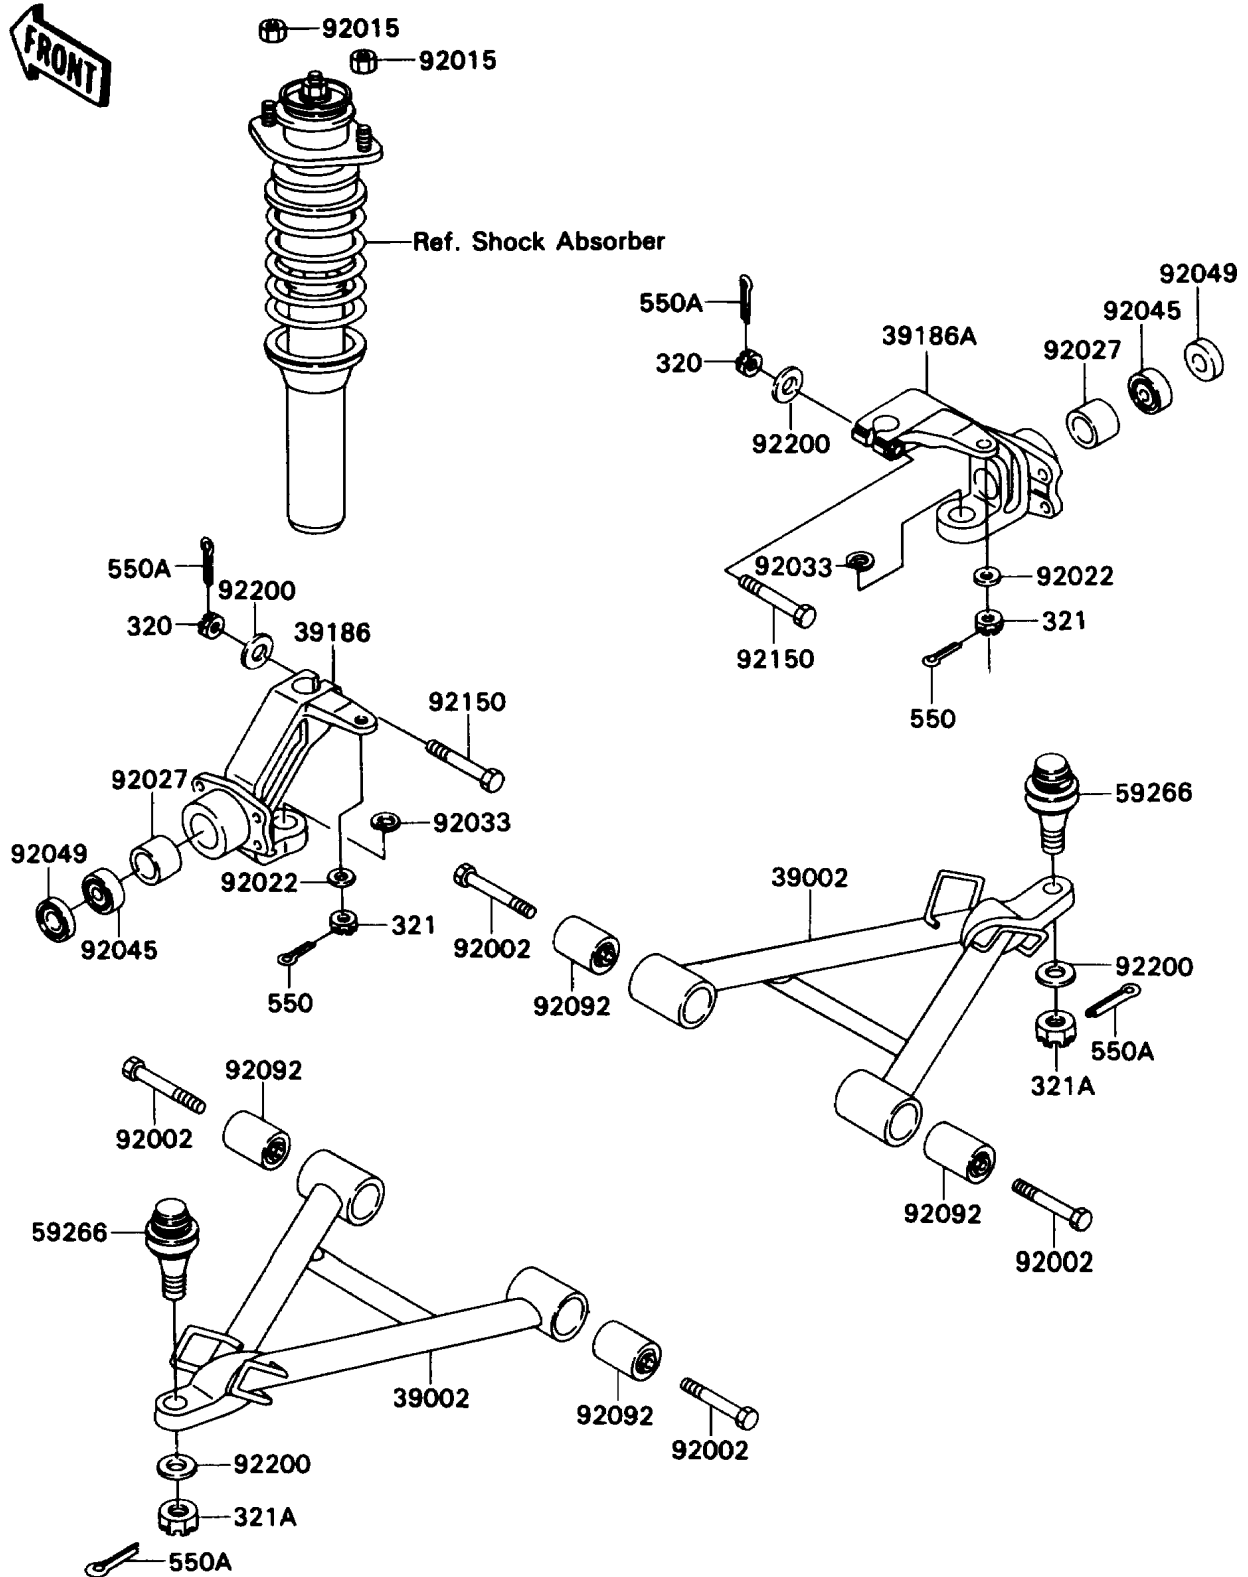

Mule 2020

PARTS DIAGRAM

Front Suspension

F2152

Mule 2020

PARTS LIST

Front Suspension

ITEM NAME	PART NUMBER	QUANTITY
ARM-COMP-SUSP (Ref # 39002)	39002-1053	2
KNUCKLE,FR,LH (Ref # 39186)	39186-1089	1
KNUCKLE,FR,RH (Ref # 39186A)	39186-1090	1
JOINT-BALL (Ref # 59266)	59266-1080	2
BOLT,SUSPENSION ROD (Ref # 92002)	92002-1661	4
NUT,FLANGED,10MM (Ref # 92015)	92015-1366	4
WASHER,10.5X18X2.5 (Ref # 92022)	92022-1876	2
COLLAR,L=34.5 (Ref # 92027)	92027-1538	2
RING-SNAP,C-TYPE,32MM (Ref # 92033)	92033-1262	2
BEARING-BALL (Ref # 92045)	92045-3707	4
SEAL-OIL,S-35477HS (Ref # 92049)	92049-1025	4
BUSHING-RUBBER (Ref # 92092)	92092-1065	4
BOLT,FLANGED,12X72 (Ref # 92150)	92150-1356	2
WASHER,12.3X23X2.3 (Ref # 92200)	92200-1004	4
NUT-CASTLE,12MM (Ref # 320)	320H1200	2
NUT-CASTLE (Ref # 321)	321H1000	2
NUT-CASTLE,12MM (Ref # 321A)	321H1200	2
PIN-COTTER,2.0X22 (Ref # 550)	550D2022	2
PIN-COTTER,3.0X25 (Ref # 550A)	550D3025	4