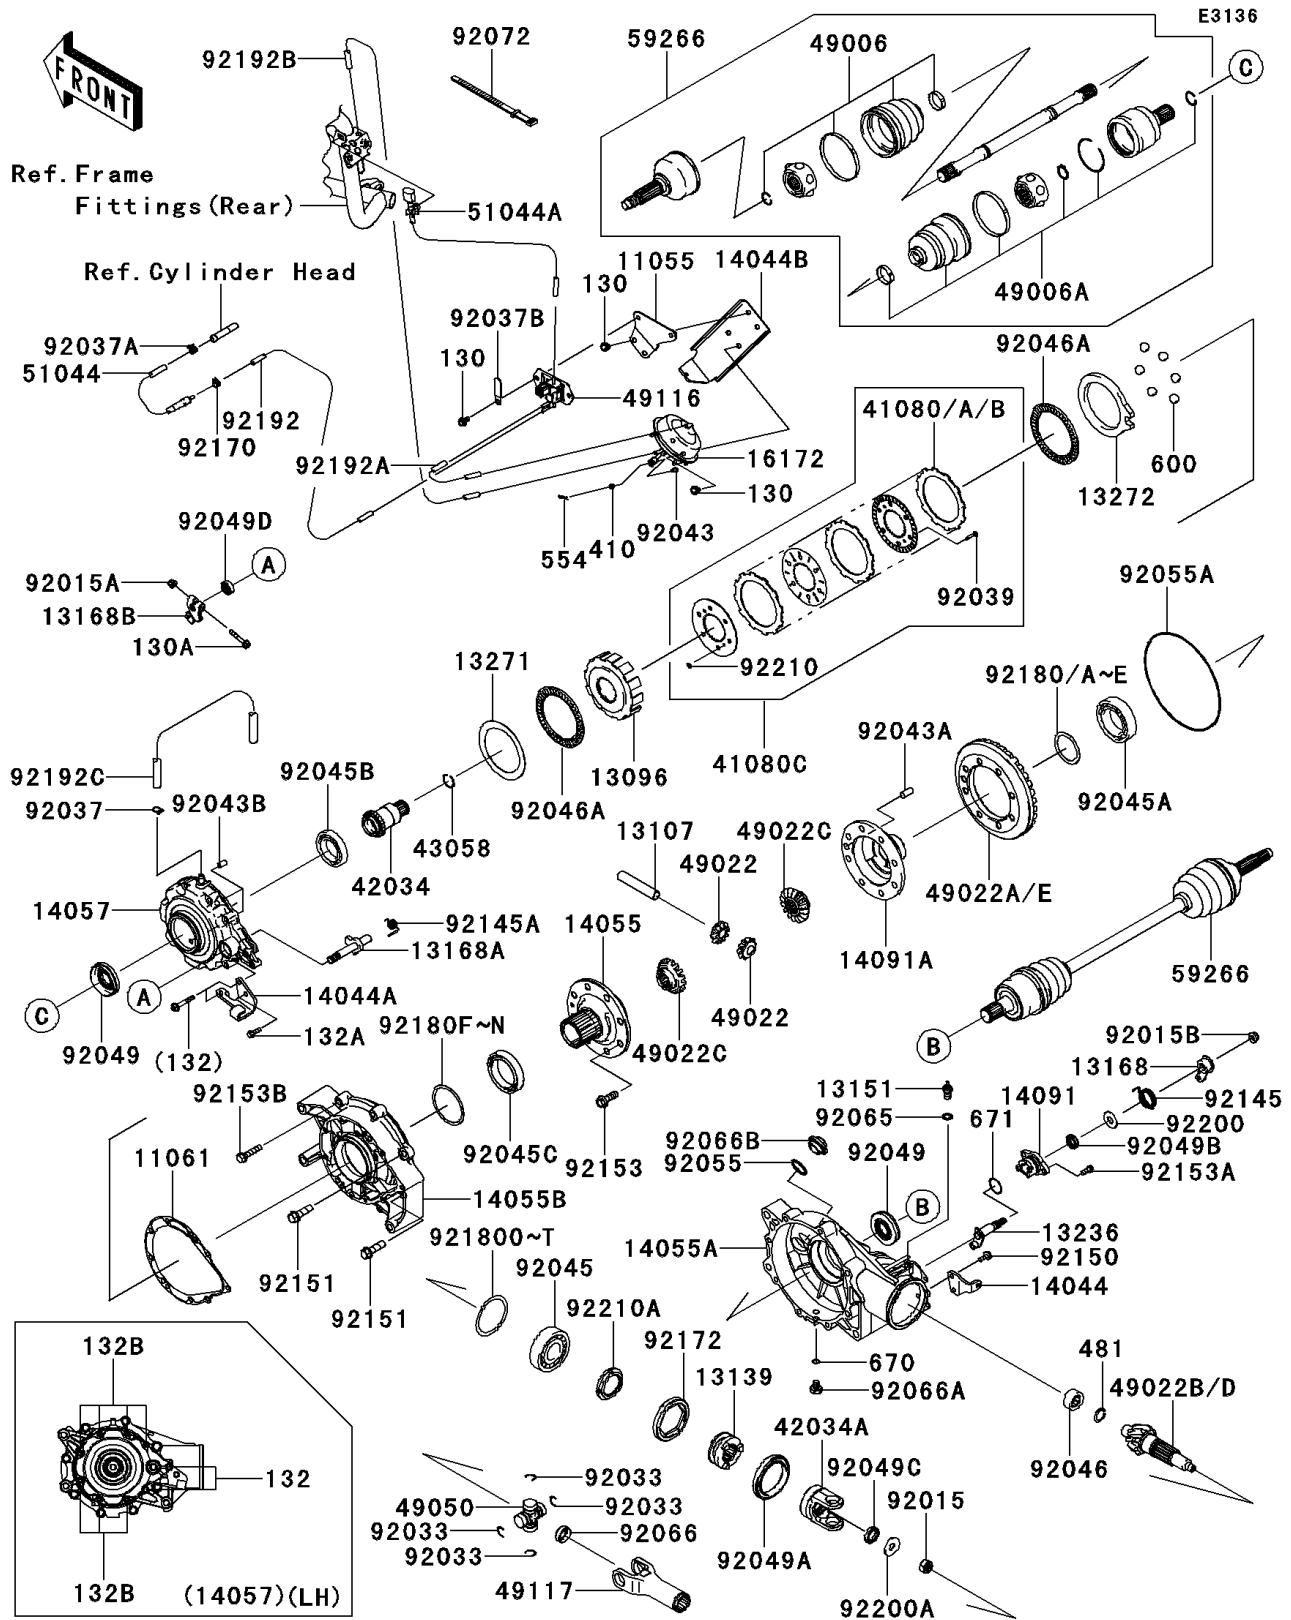

2010 Teryx[®] 750 FI 4x4

PARTS DIAGRAM

Drive Shaft-Front(4/4)

2010 Teryx[®] 750 FI 4x4

PARTS LIST

Drive Shaft-Front(4/4)

ITEM NAME

PART NUMBER

QUANTITY
