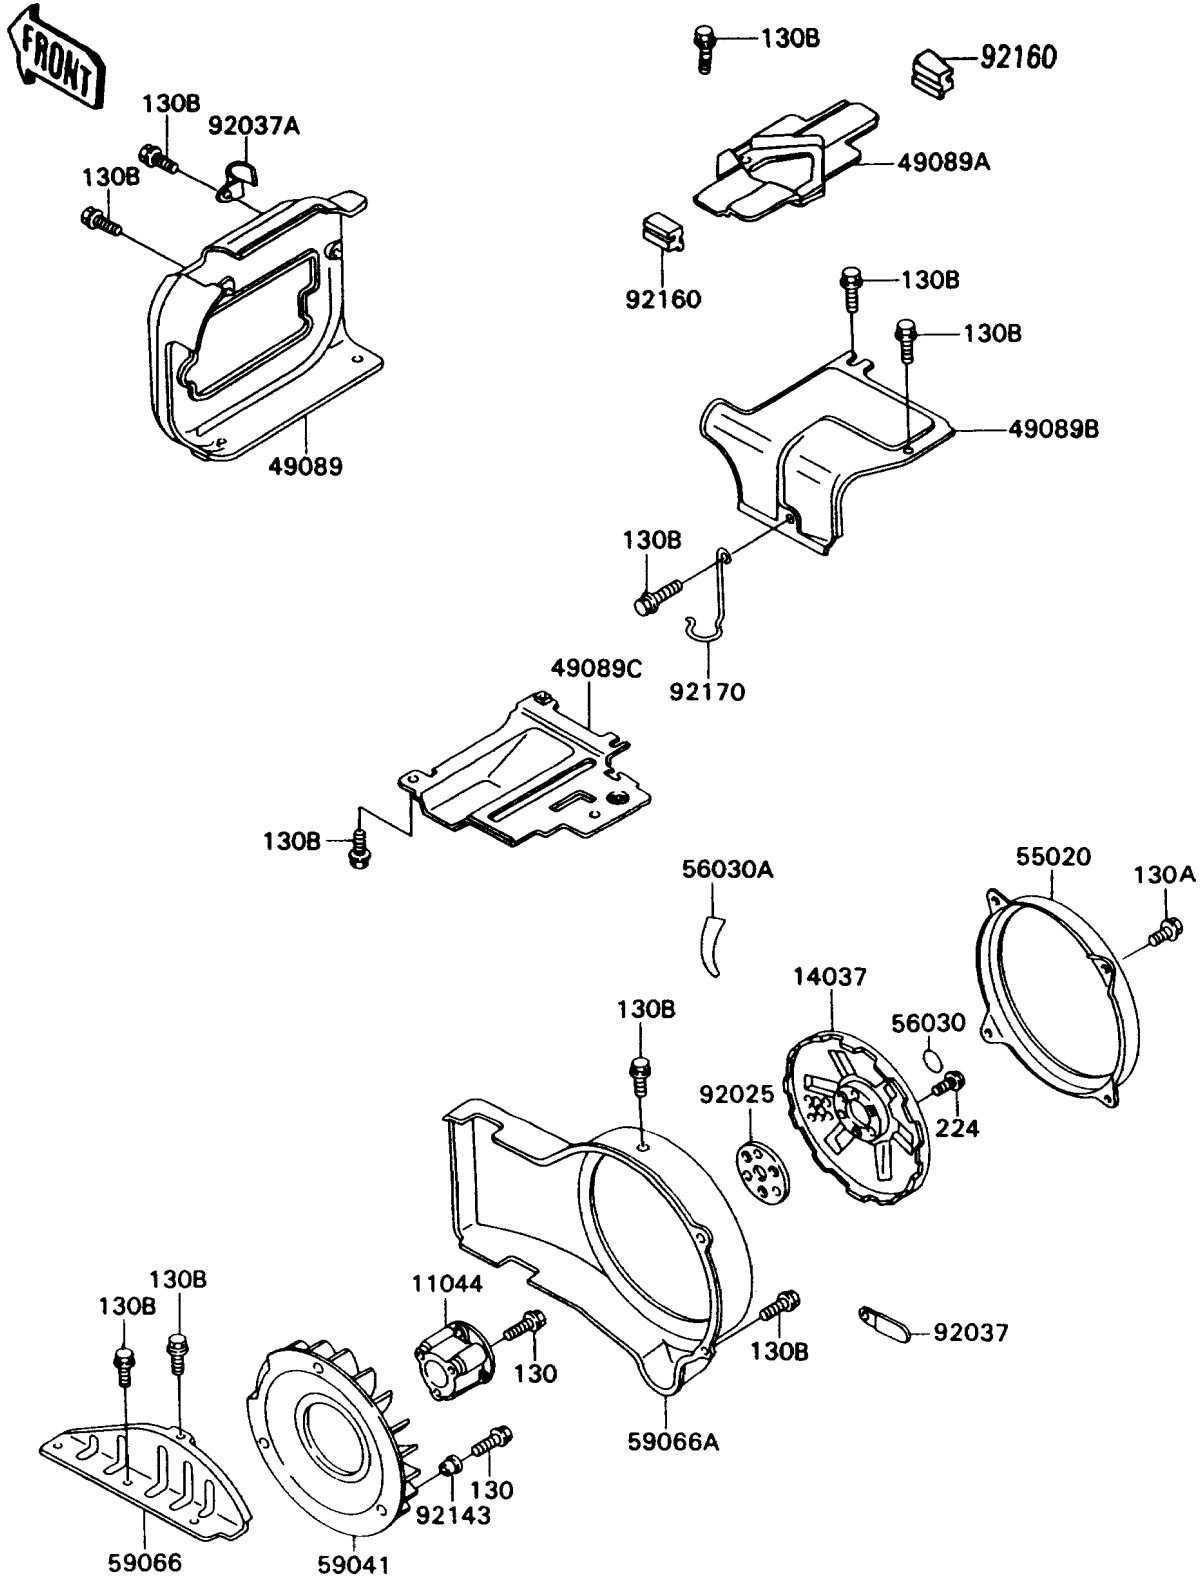

Mule 2020

PARTS DIAGRAM

Engine Shroud

E3036

Mule 2020

PARTS LIST

Engine Shroud

ITEM NAME	PART NUMBER	QUANTITY
BRACKET (Ref # 11044)	11044-2084	1
SCREEN (Ref # 14037)	14037-2091	1
SHROUD-ENGINE (Ref # 49089)	49089-1097	1
SHROUD-ENGINE (Ref # 49089A)	49089-1098	1
SHROUD-ENGINE (Ref # 49089B)	49089-2195	1
SHROUD-ENGINE (Ref # 49089C)	49089-2196	1
GUARD (Ref # 55020)	55020-2074	1
LABEL,SCREEN (Ref # 56030)	56030-2142	1
LABEL,FAN HOUSING (Ref # 56030A)	56030-2204	1
FAN (Ref # 59041)	59041-1054	1
HOUSING-FAN (Ref # 59066)	59066-2286	1
HOUSING-FAN (Ref # 59066A)	59066-2376	1
SHIM (Ref # 92025)	92025-2003	AR
CLAMP,WIRING HARNESS (Ref # 92037)	92037-1539	1
CLAMP (Ref # 92037A)	92037-3730	1
COLLAR,FAN (Ref # 92143)	92143-1318	3
DAMPER (Ref # 92160)	92160-1132	2
CLAMP (Ref # 92170)	92170-1074	1
BOLT-FLANGED,8X20 (Ref # 130)	130B0820	6
BOLT-FLANGED (Ref # 130A)	130D0508	4
BOLT-FLANGED (Ref # 130B)	130D0610	14
SCREW-PAN-WP-CROS (Ref # 224)	224B0616	3