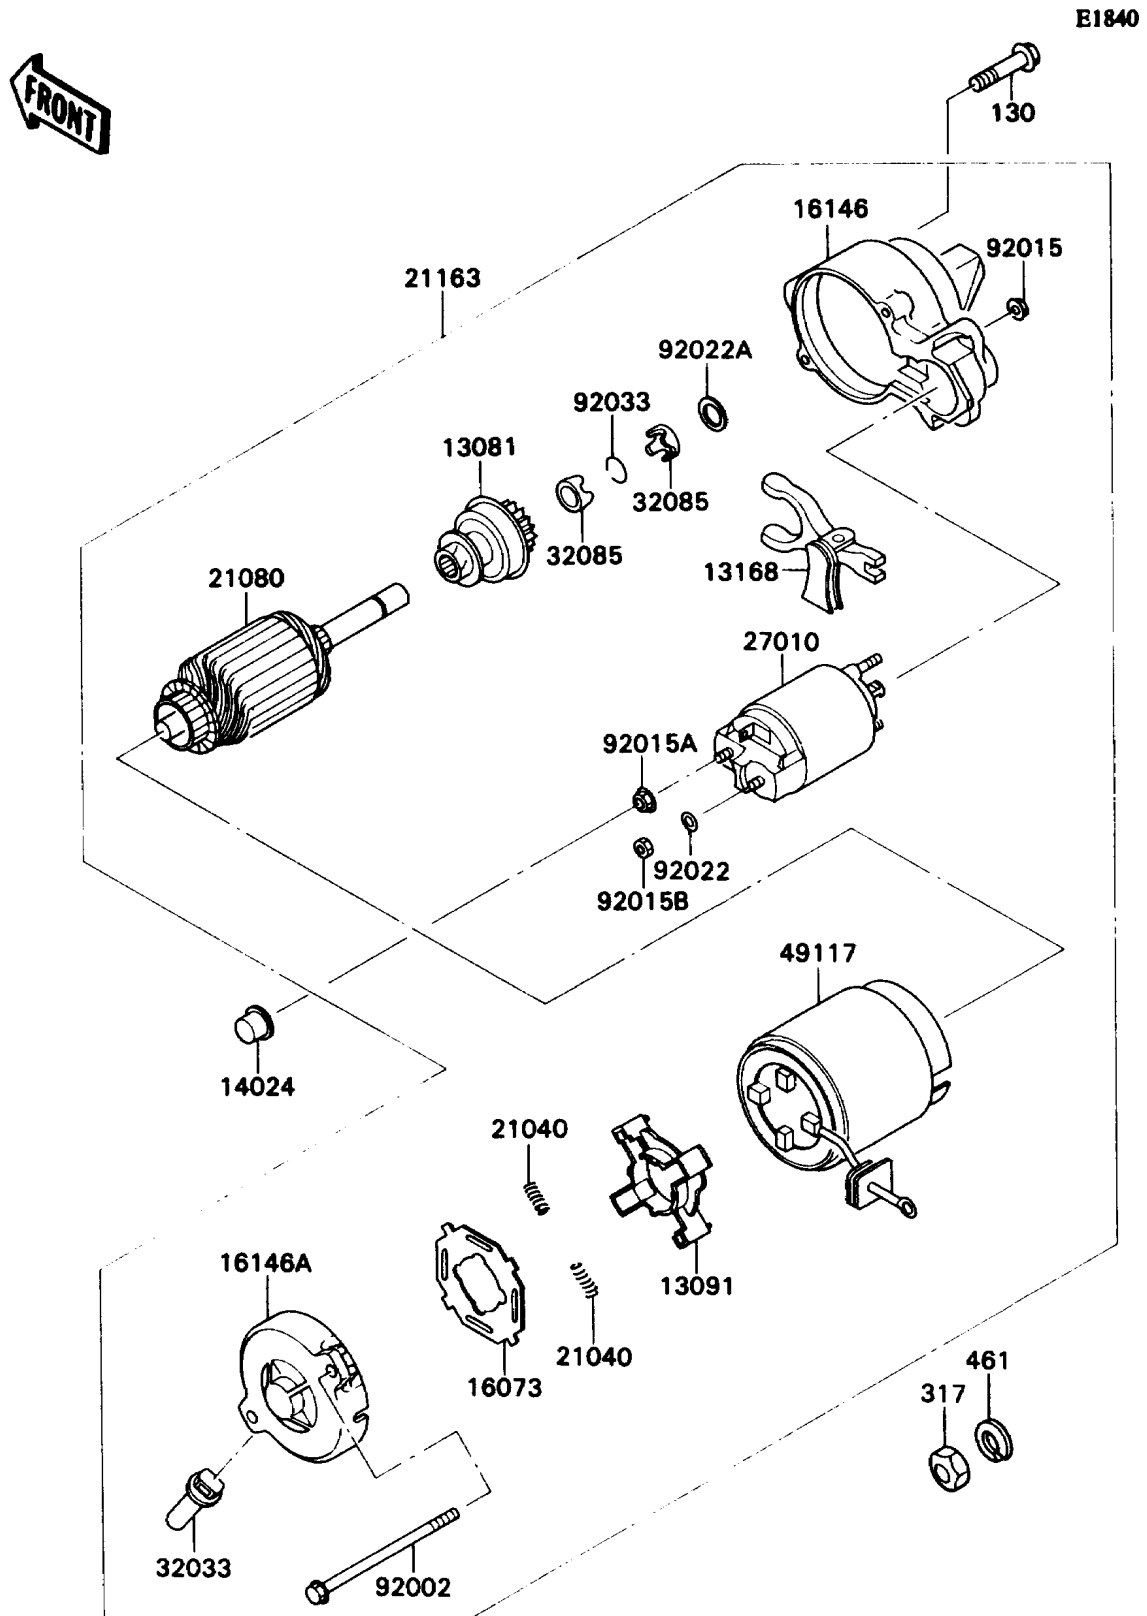

Mule 2020

PARTS DIAGRAM

Starter Motor

Mule 2020

PARTS LIST

Starter Motor

ITEM NAME	PART NUMBER	QUANTITY
CLUTCH-ASSY (Ref # 13081)	13081-2085	1
HOLDER,BRUSH (Ref # 13091)	13091-2068	1
LEVER (Ref # 13168)	13168-2131	1
COVER (Ref # 14024)	14024-2205	1
INSULATOR (Ref # 16073)	16073-2098	1
COVER-ASSY (Ref # 16146)	16146-1097	1
COVER-ASSY (Ref # 16146A)	16146-1101	1
SPRING-BRUSH (Ref # 21040)	21040-2052	4
ARMATURE (Ref # 21080)	21080-2054	1
STARTER-ELECTRIC (Ref # 21163)	21163-1147	1
SWITCH (Ref # 27010)	27010-2122	1
PIPE (Ref # 32033)	32033-2154	1
STOPPER (Ref # 32085)	32085-2066	2
YOKE (Ref # 49117)	49117-2053	1
BOLT (Ref # 92002)	92002-2277	2
NUT (Ref # 92015)	92015-2146	2
NUT (Ref # 92015A)	92015-2147	1
NUT (Ref # 92015B)	92015-2148	1
WASHER (Ref # 92022)	92022-2211	1
WASHER (Ref # 92022A)	92022-2218	1
RING-SNAP (Ref # 92033)	92033-2081	1
BOLT-FLANGED (Ref # 130)	130B0835	2
NUT-HEX-SMALL,8MM (Ref # 317)	317B0800	1
WASHER-SPRING,8MM (Ref # 461)	461F0800	1