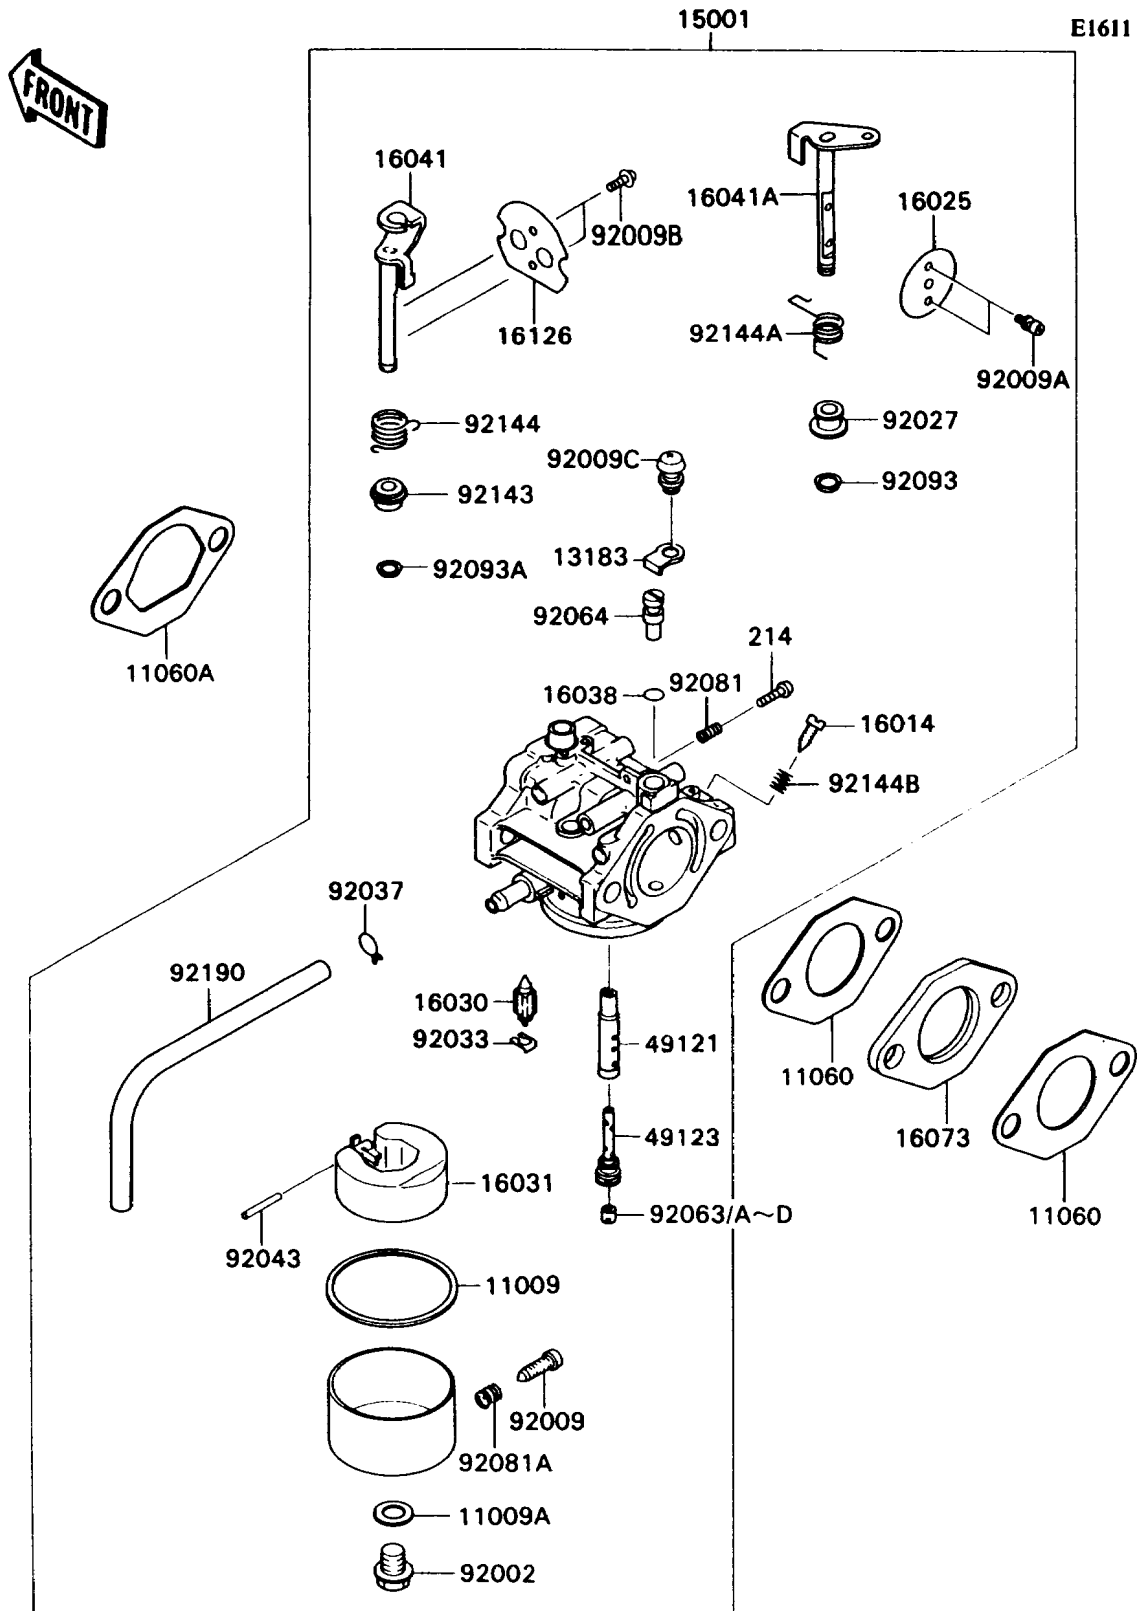

Mule 2020

PARTS DIAGRAM

Carburetor

Mule 2020

PARTS LIST

Carburetor

ITEM NAME	PART NUMBER	QUANTITY
GASKET,FLOAT CHAMBER (Ref # 11009)	11009-2024	1
GASKET (Ref # 11009A)	11009-2025	1
GASKET,INSULATOR (Ref # 11060)	11060-2019	2
GASKET,CARBURETOR (Ref # 11060A)	11060-2020	1
PLATE,PILOT JET (Ref # 13183)	13183-2112	1
CARBURETOR-ASSY (Ref # 15001)	15001-1533	1
SCREW-PILOT AIR (Ref # 16014)	16014-1065	1
VALVE-THROTTLE,#140 (Ref # 16025)	16025-1157	1
VALVE-FLOAT (Ref # 16030)	16030-2067	1
FLOAT (Ref # 16031)	16031-2066	1
GASKET,PILOT JET (Ref # 16038)	16038-024	1
SHAFT-CARBURETOR,CHOKE (Ref # 16041)	16041-1054	1
SHAFT-CARBURETOR,THROTTLE (Ref # 16041A)	16041-1055	1
INSULATOR (Ref # 16073)	16073-1079	1
VALVE,CHOKE (Ref # 16126)	16126-1232	1
NOZZLE-MAIN (Ref # 49121)	49121-1051	1
HOLDER-MAIN JET (Ref # 49123)	49123-2057	1
BOLT,MAIN JET (Ref # 92002)	92002-2009	1
SCREW,DRAIN (Ref # 92009)	92009-2015	1
SCREW,THROTTLE VALVE (Ref # 92009A)	92009-2080	2
SCREW,CHOKE VALVE (Ref # 92009B)	92009-2081	2
SCREW (Ref # 92009C)	92009-2244	1
COLLAR,THROTTLE SHAFT (Ref # 92027)	92027-2025	1
RING-SNAP (Ref # 92033)	92033-2067	1
CLAMP,BREATHER TUBE (Ref # 92037)	92037-174	1
PIN,FLOAT (Ref # 92043)	92043-2006	1
JET-MAIN,#122.5 (Ref # 92063)	92063-1389	1
JET-MAIN,#112.5 (Ref # 92063A)	92063-2010	1
JET-MAIN,#117.5 (Ref # 92063B)	92063-2117	1