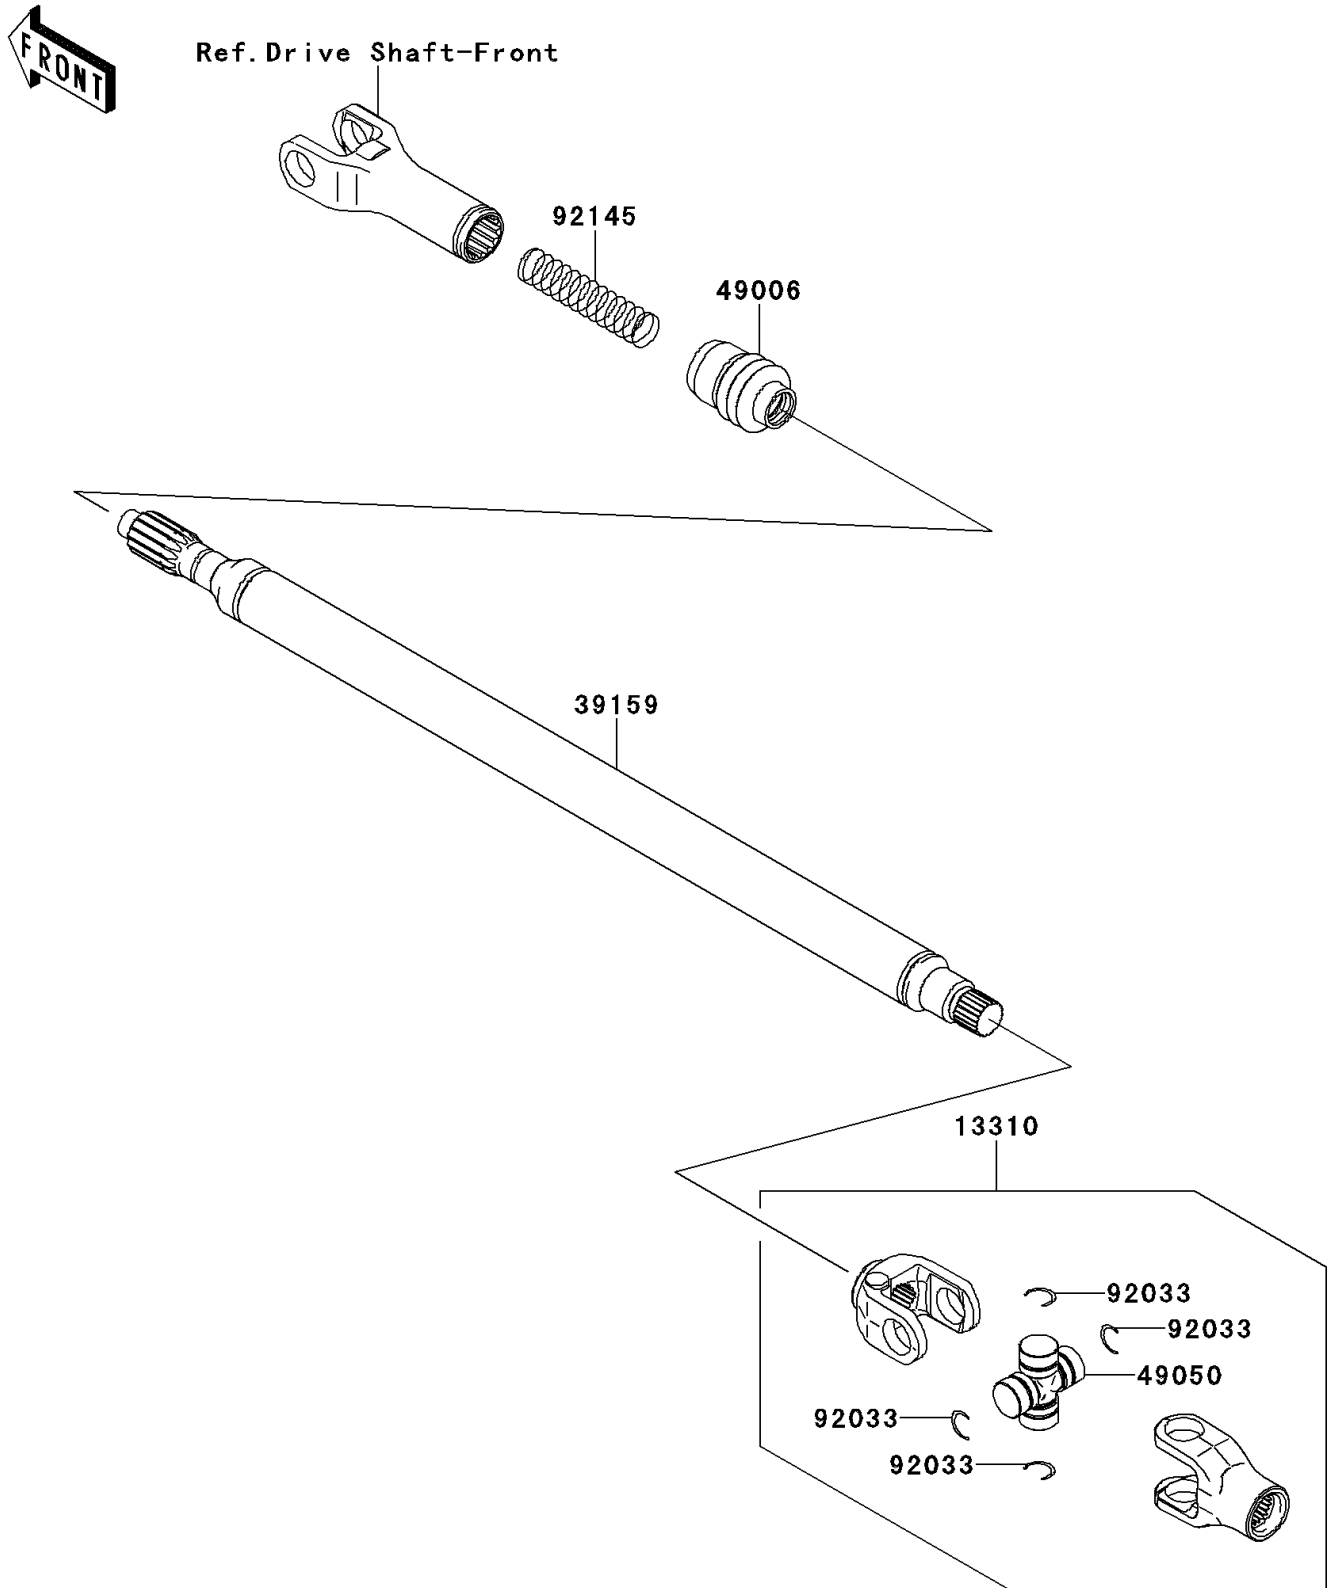

2010 Teryx[®] 750 FI 4x4

PARTS DIAGRAM

Drive Shaft-Propeller

E3135

2010 Teryx[®] 750 FI 4x4

PARTS LIST

Drive Shaft-Propeller

ITEM NAME

PART NUMBER

QUANTITY
