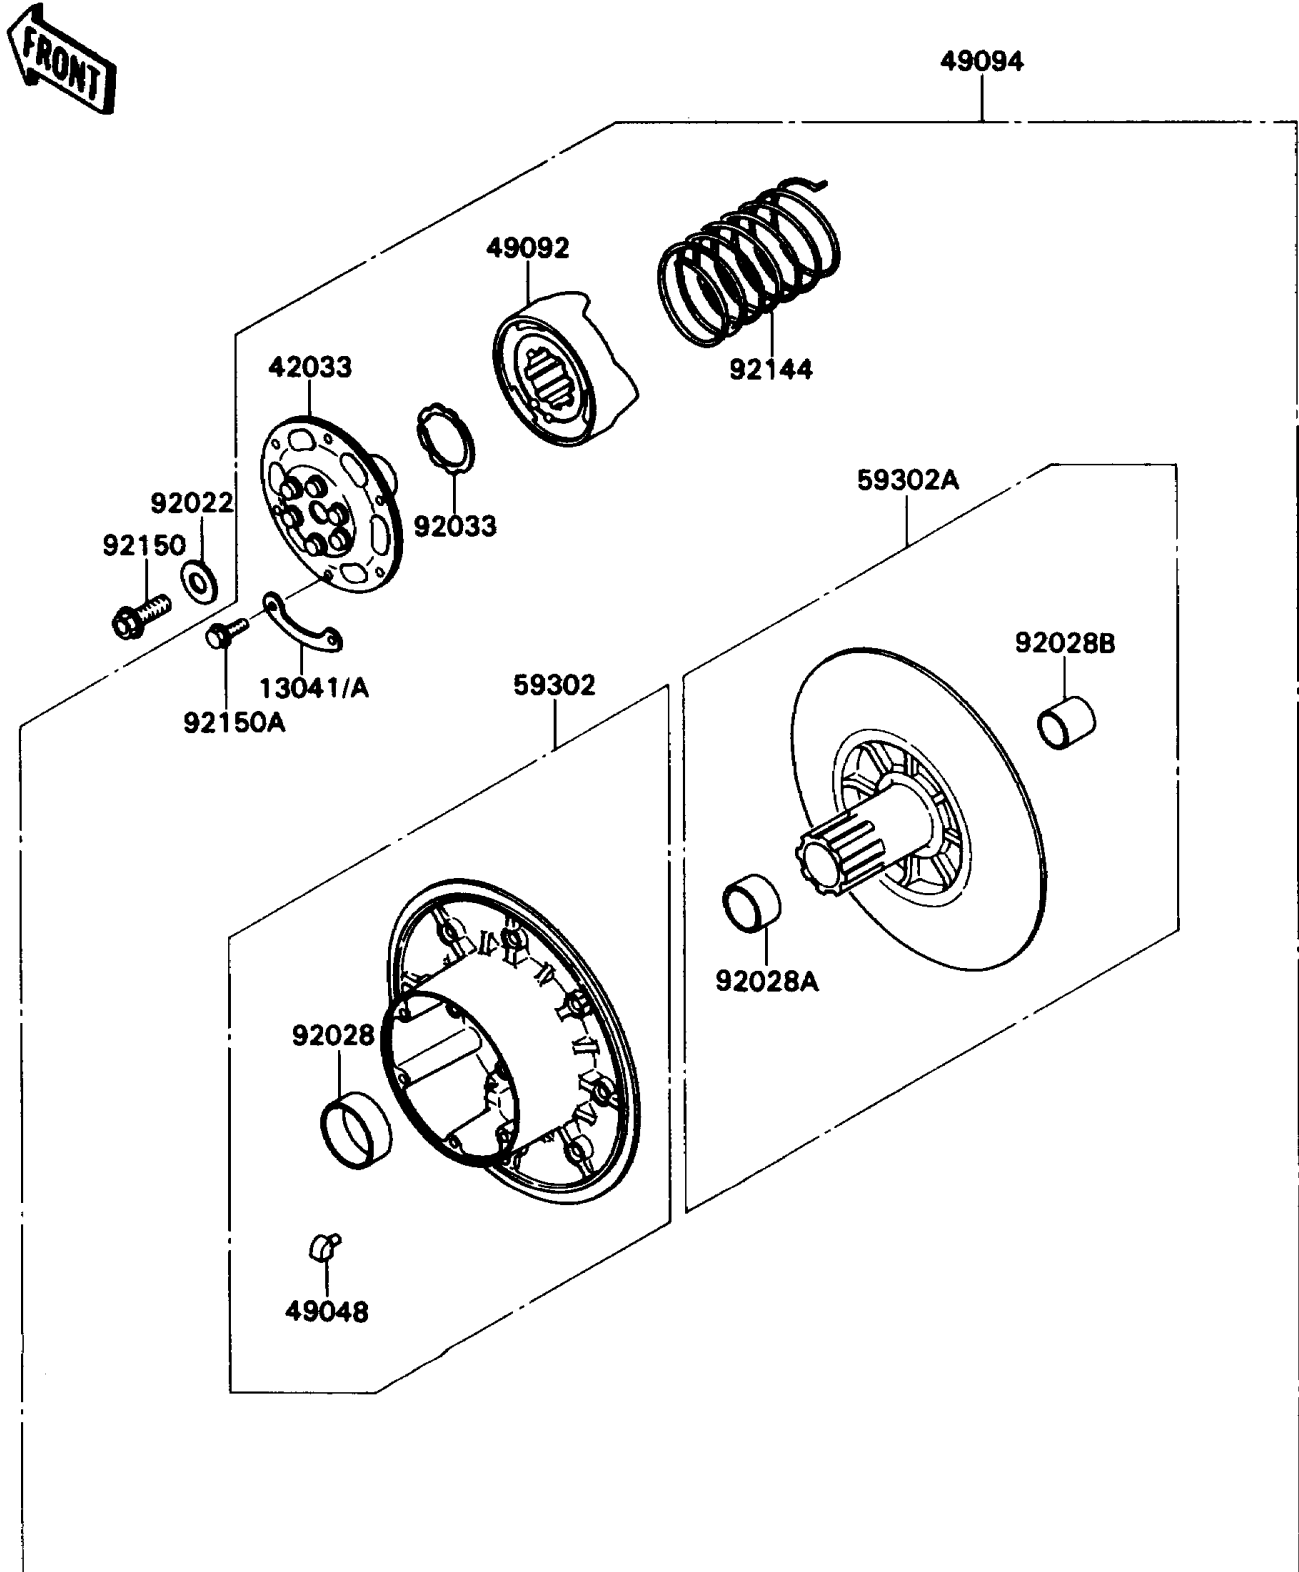

Mule 2020

PARTS DIAGRAM

Driven Converter

E1392

Mule 2020

PARTS LIST

Driven Converter

ITEM NAME

PART NUMBER

QUANTITY
