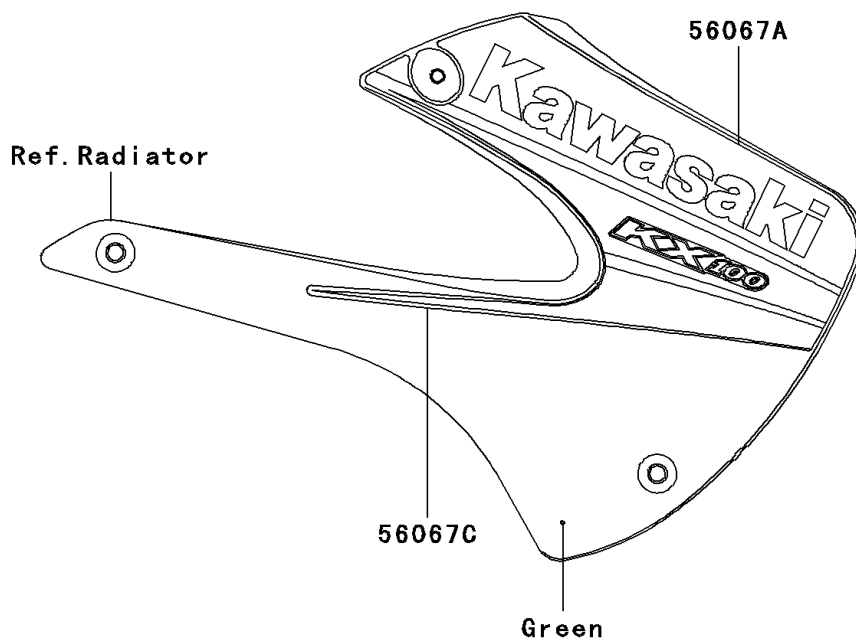

2006 KX100

PARTS DIAGRAM

Decals(Green)(D6F)

Kawasaki

Let the Good Times Roll®

F2861

2006 KX100

PARTS LIST

Decals(Green)(D6F)

ITEM NAME

PART NUMBER

QUANTITY
