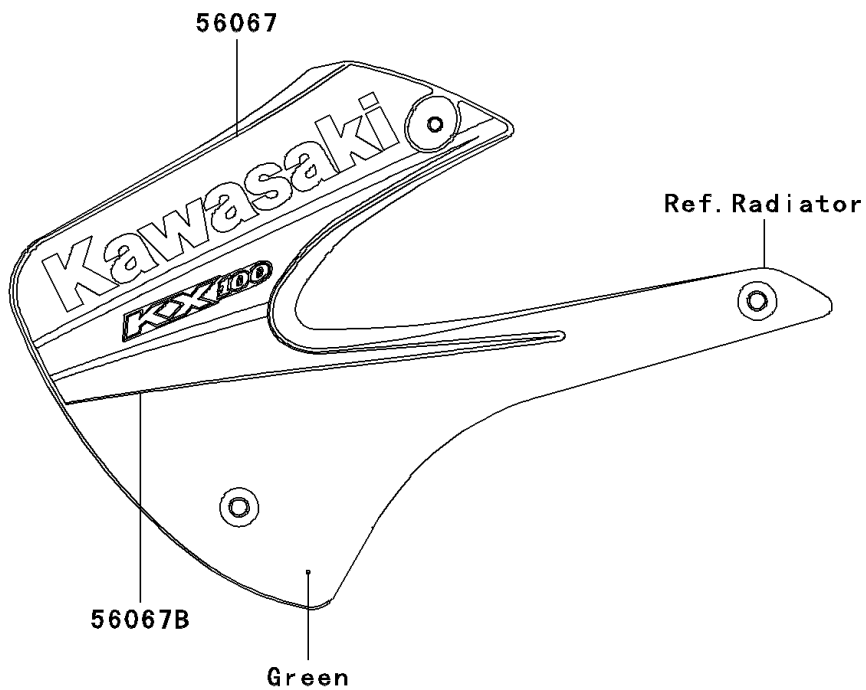

2006 KX100

PARTS DIAGRAM

Decals(Green)(D6F)

Kawasaki

Let the Good Times Roll®

F2861

2006 KX100

PARTS LIST

Decals(Green)(D6F)

ITEM NAME

PART NUMBER

QUANTITY
