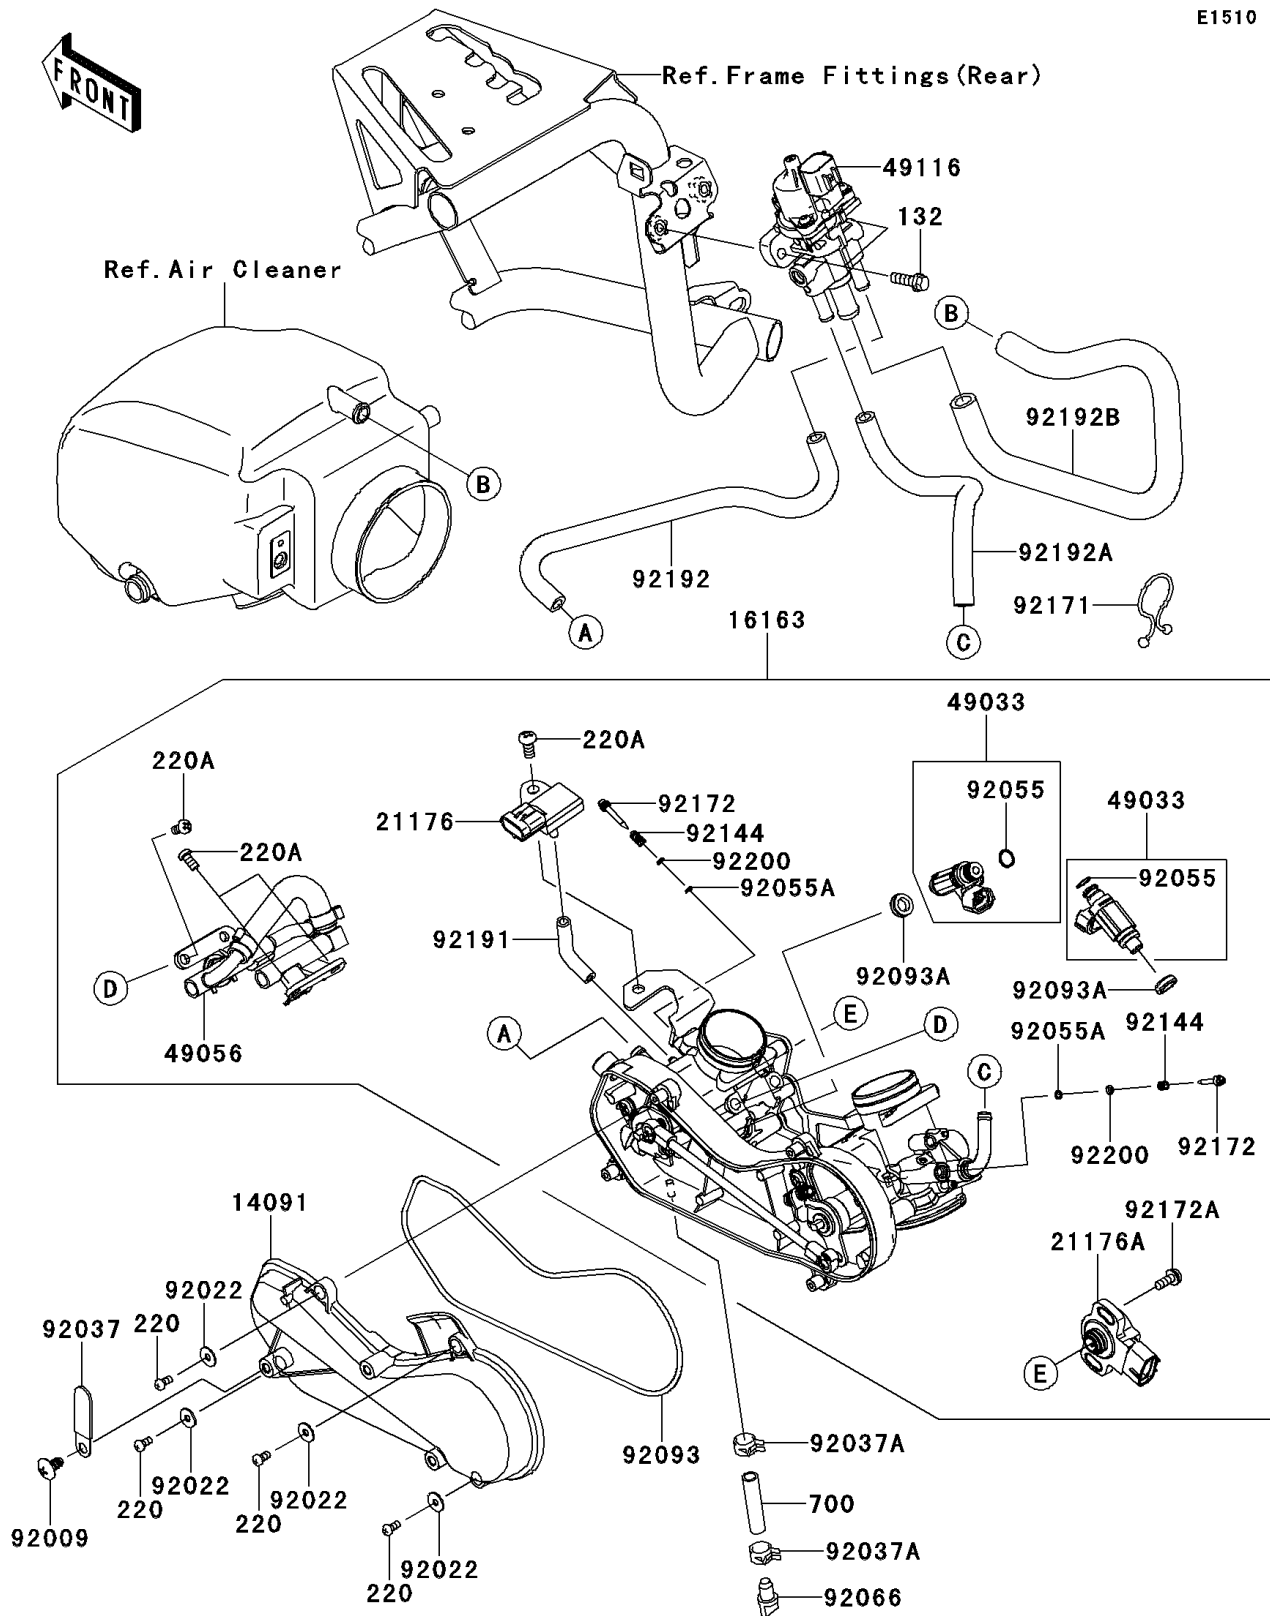

2010 Teryx[®] 750 FI 4x4

PARTS DIAGRAM

Throttle

E1510

2010 Teryx[®] 750 FI 4x4

PARTS LIST

Throttle

ITEM NAME

PART NUMBER

QUANTITY
