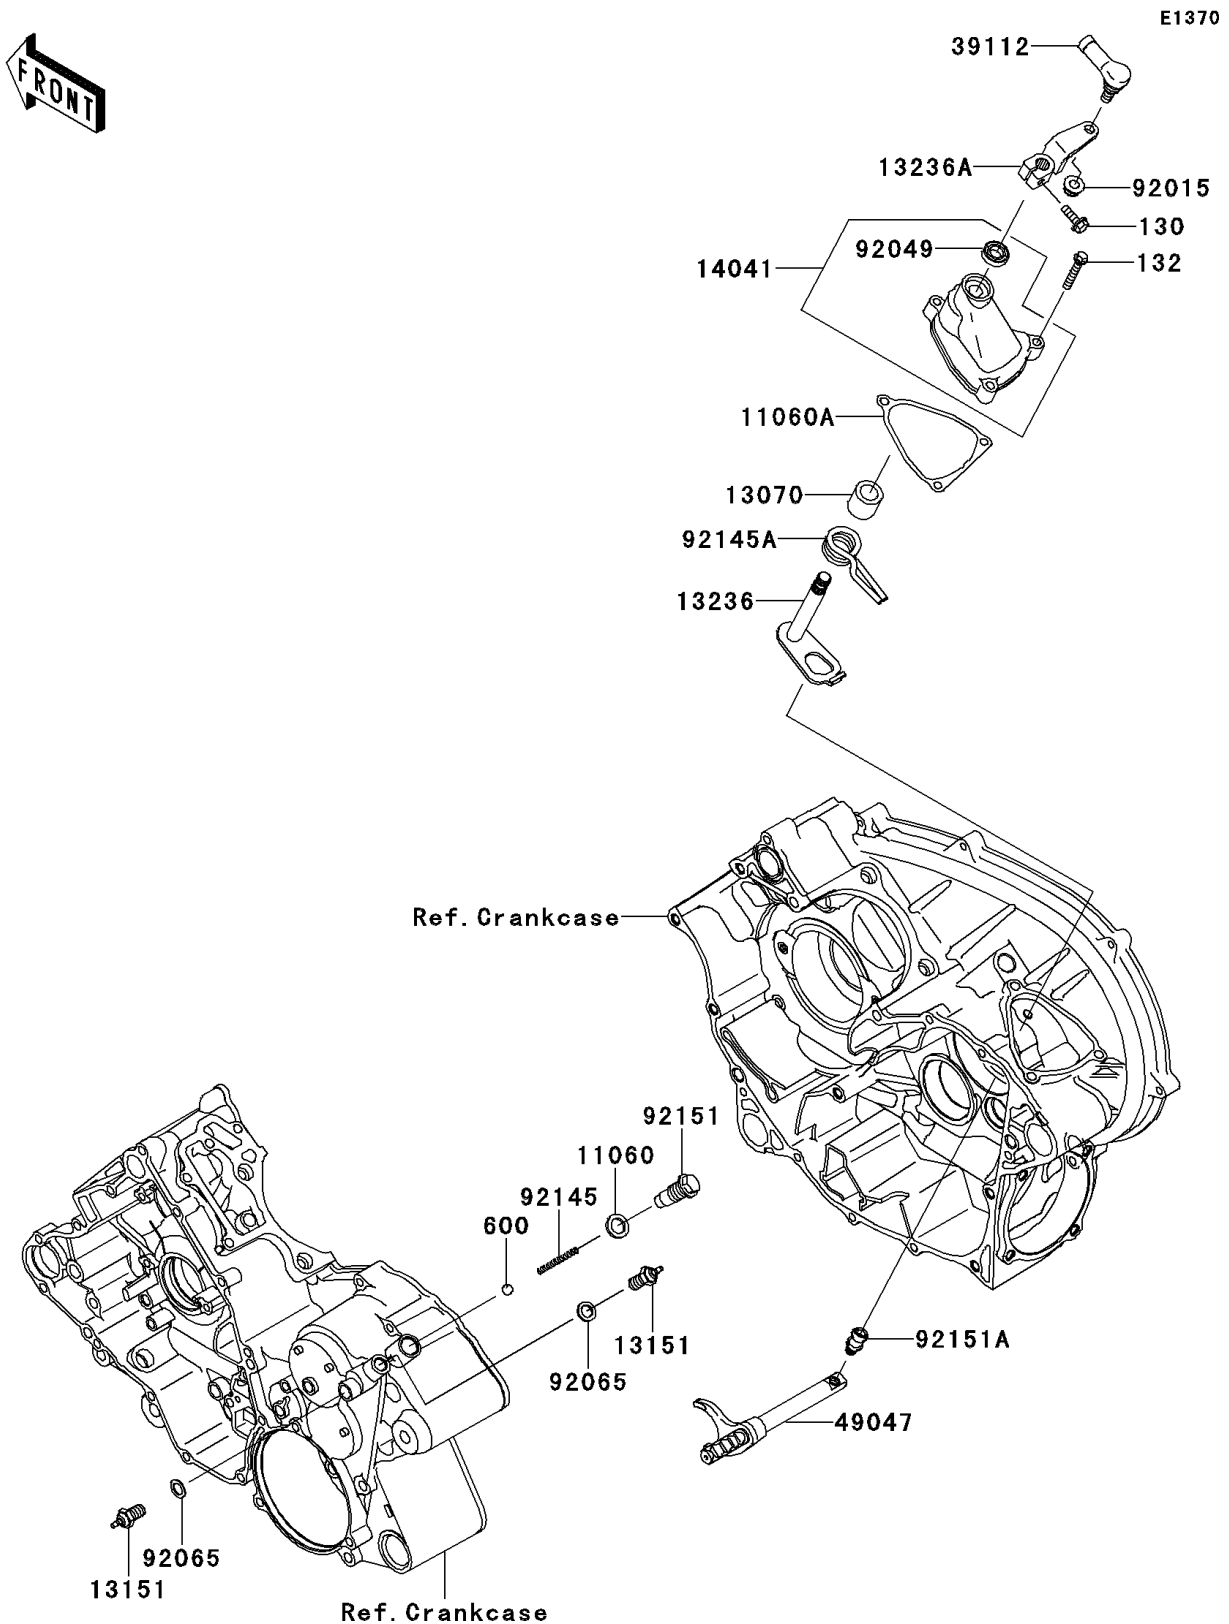

2010 Teryx[®] 750 FI 4x4

PARTS DIAGRAM

Gear Change Mechanism

2010 Teryx[®] 750 FI 4x4

PARTS LIST

Gear Change Mechanism

ITEM NAME

PART NUMBER

QUANTITY
