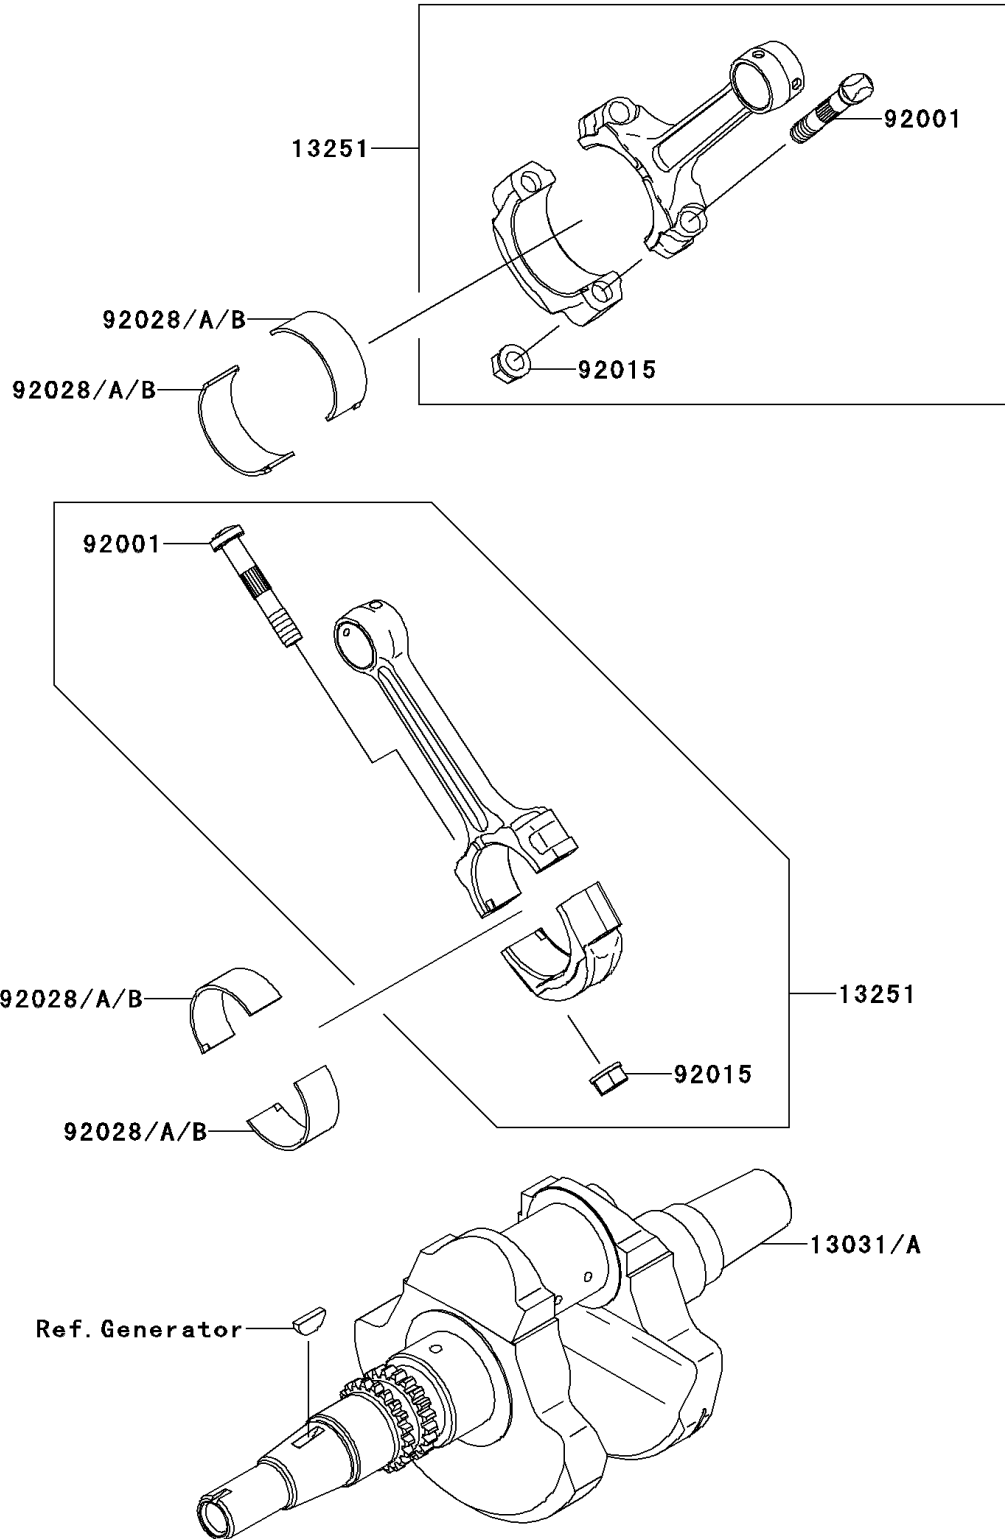

2012 TERYX[®] 750 FI 4x4

PARTS DIAGRAM

Crankshaft

E1321

2012 TERYX® 750 FI 4x4

PARTS LIST

Crankshaft

ITEM NAME	PART NUMBER	QUANTITY
CRANKSHAFT-COMP (Ref # 13031)	13031-0030	1
ROD-ASSY-CONNECTING (Ref # 13251)	13251-1143	2
BOLT,CONNECTING ROD (Ref # 92001)	92001-1980	4
NUT,FLANGED,8MM (Ref # 92015)	92015-1311	4
BUSHING,CONNECTING ROD,GREEN (Ref # 92028)	92028-1961	AR
BUSHING,CONNECTING ROD,YELLOW (Ref # 92028A)	92028-1962	4
BUSHING,CONNECTING ROD,BROWN (Ref # 92028B)	92028-1963	AR