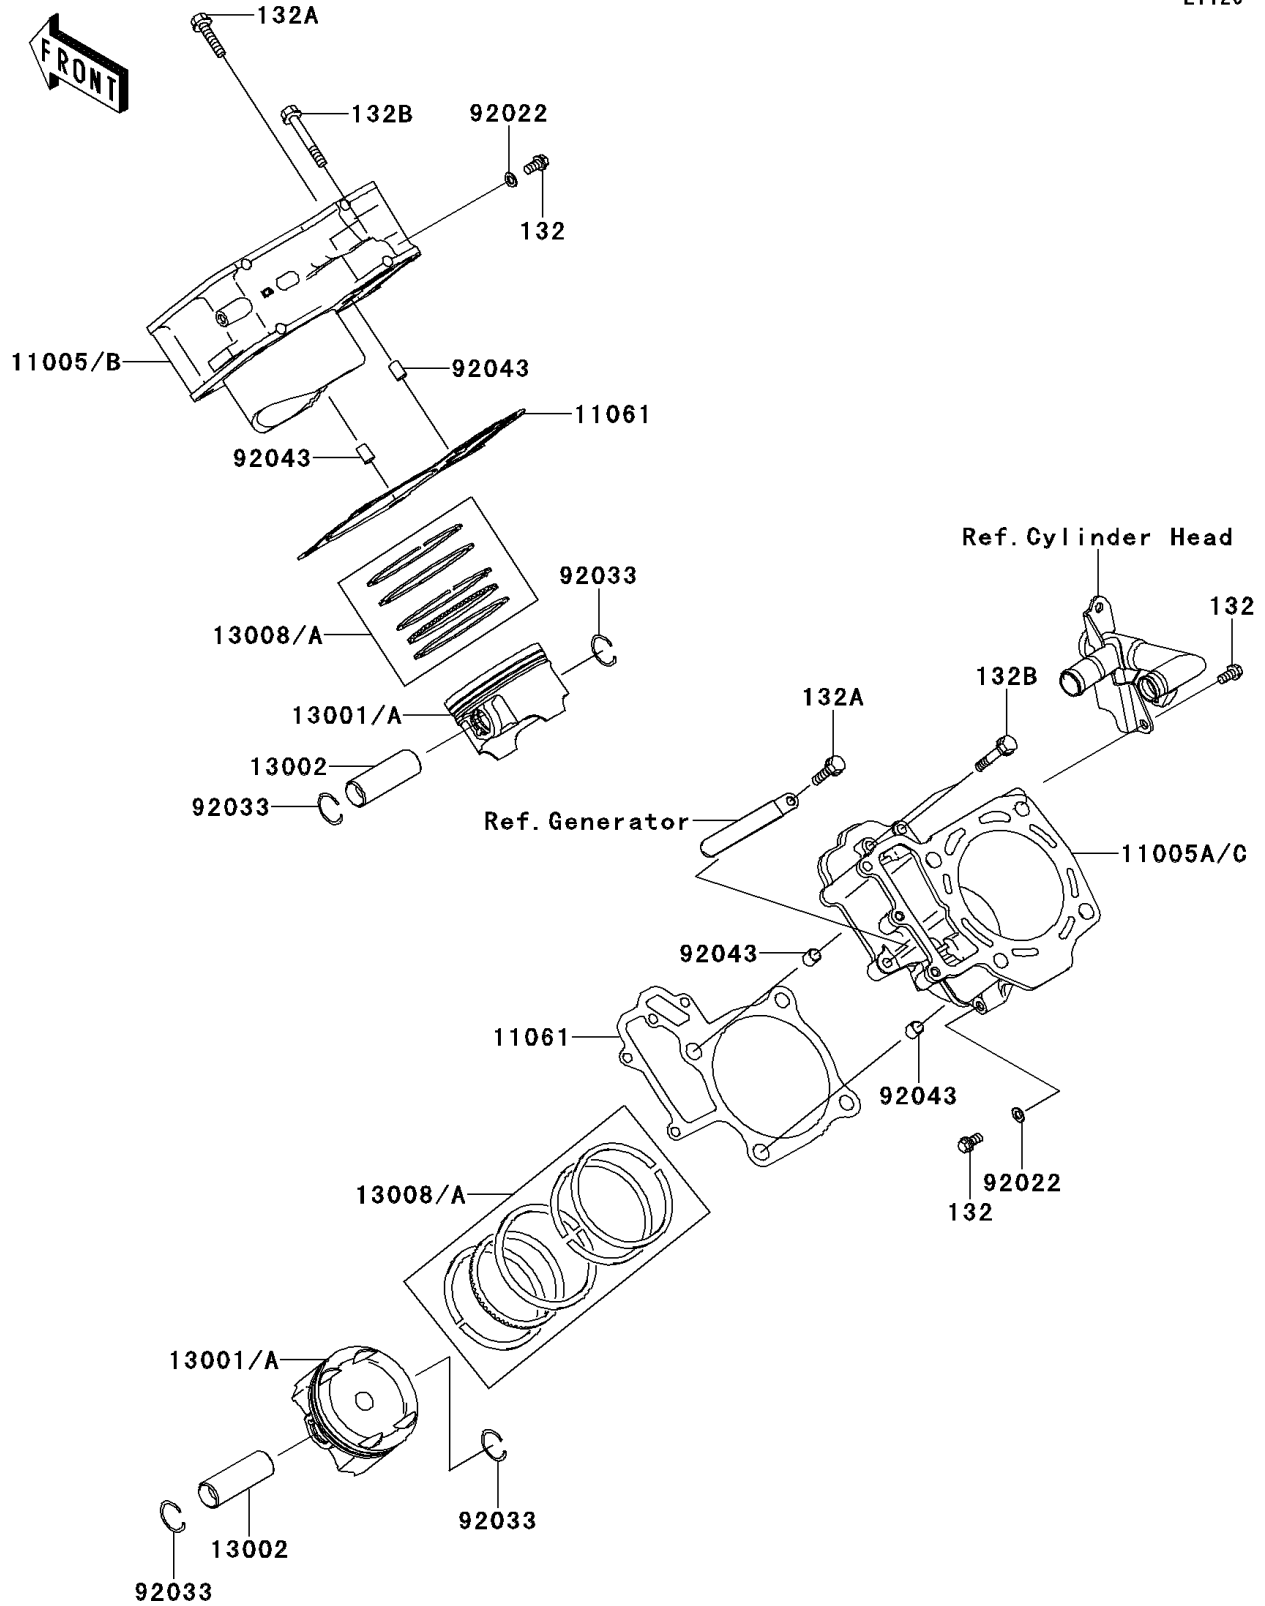

2012 TERYX® 750 FI 4x4

PARTS DIAGRAM

Cylinder/Piston(s)

E1120

2012 TERYX® 750 FI 4x4

PARTS LIST

Cylinder/Piston(s)

ITEM NAME	PART NUMBER	QUANTITY
BOLT-FLANGED-SMALL,6X12 (Ref # 132)	132BD0612	3
BOLT-FLANGED-SMALL,6X30 (Ref # 132A)	132BD0630	2
BOLT-FLANGED-SMALL,6X40 (Ref # 132B)	132BD0640	4
CYLINDER-ENGINE,FR (Ref # 11005B)	11005-0133	1
CYLINDER-ENGINE,RR (Ref # 11005C)	11005-0134	1
GASKET,CYLINDER BASE (Ref # 11061)	11061-0063	2
PISTON-ENGINE (Ref # 13001A)	13001-0722	2
PIN-PISTON (Ref # 13002)	13002-1060	2
RING-SET-PISTON (Ref # 13008A)	13008-0042	2
WASHER,6.2X11X1 (Ref # 92022)	92022-304	2
RING-SNAP (Ref # 92033)	92033-1207	4
PIN,10.1X12X14 (Ref # 92043)	92043-4009	4