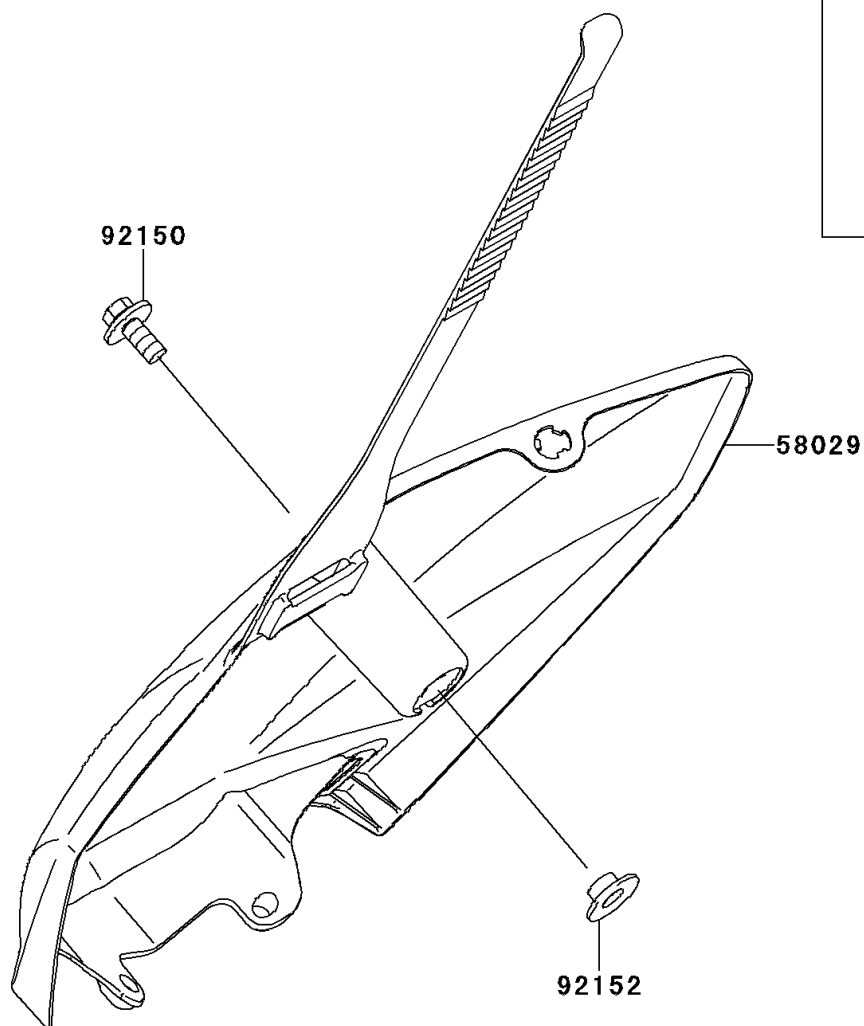

2011 KLX®110

PARTS DIAGRAM

Accessory

Kawasaki

Let the Good Times Roll®

F2910