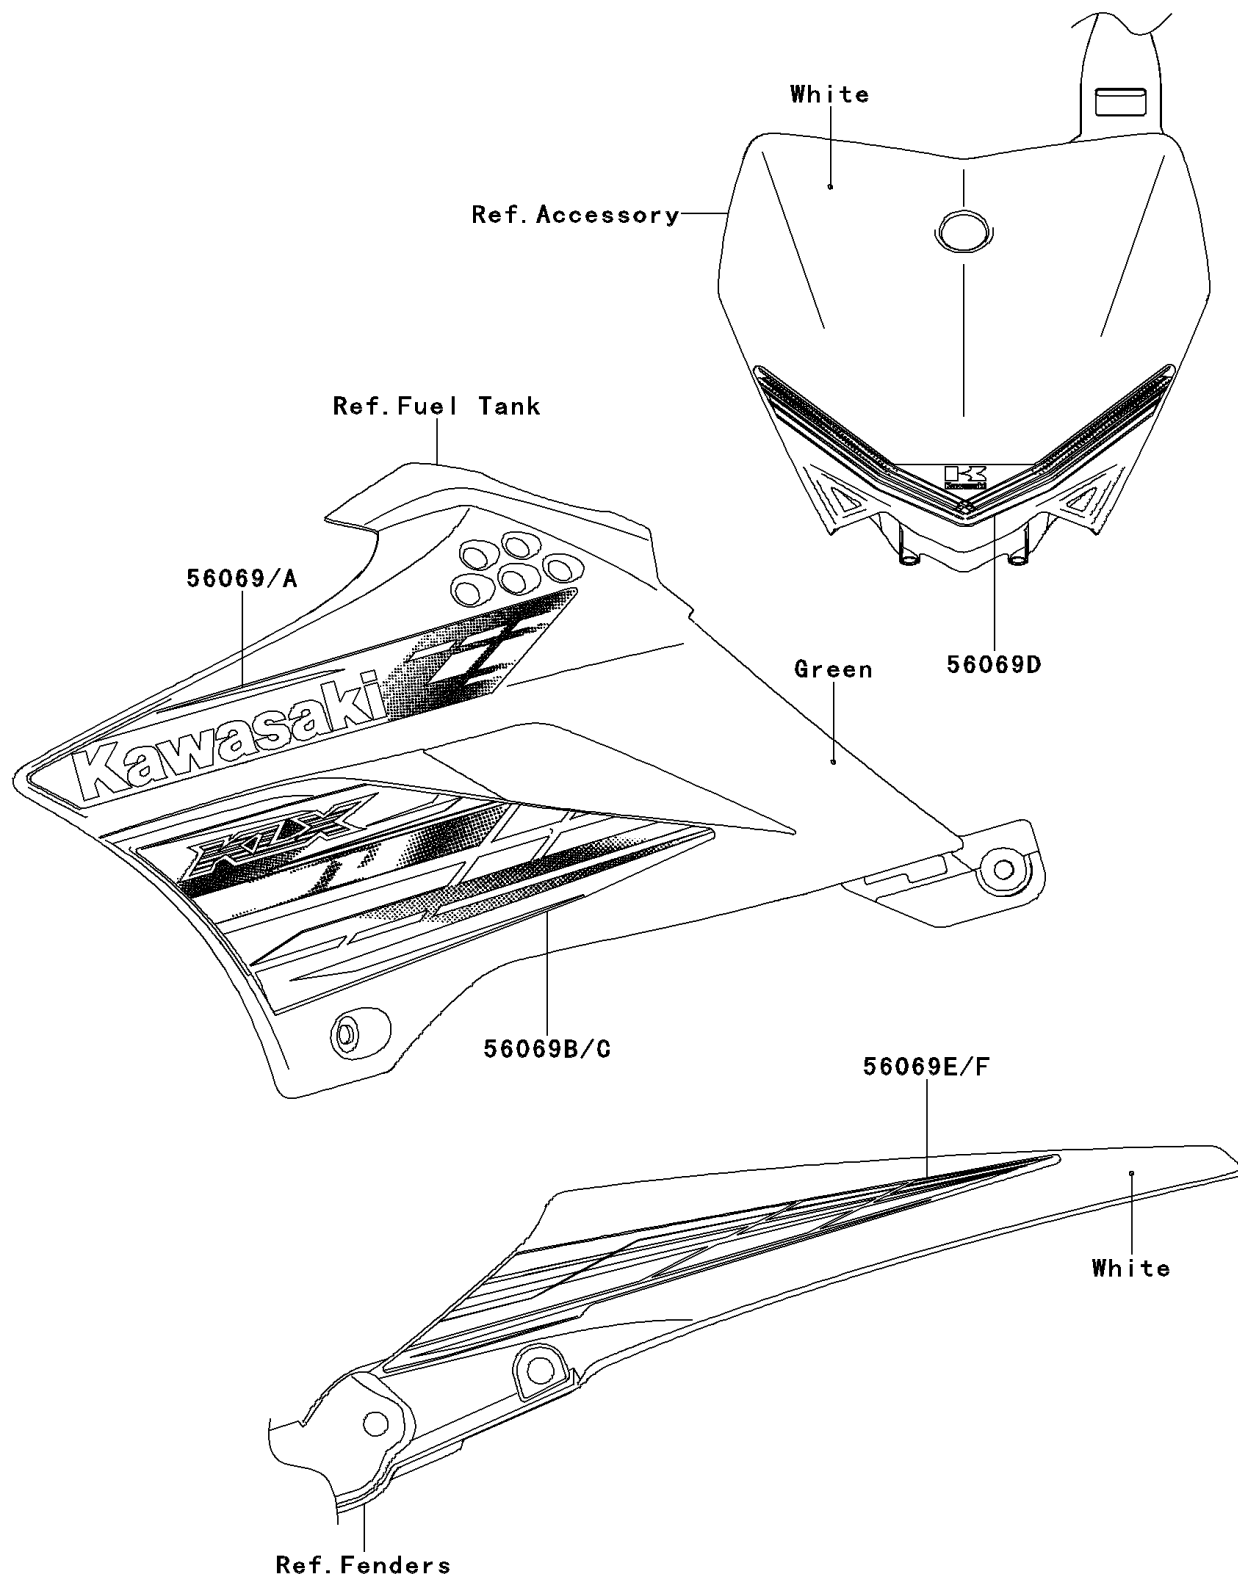

2013 KLX[®]110

PARTS DIAGRAM

Decals(CDF)

Kawasaki

Let the Good Times Roll[®]

F2861C

2013 KLX[®]110

PARTS LIST

Decals(CDF)

Kawasaki

Let the Good Times Roll[®]

ITEM NAME

PART NUMBER

QUANTITY
