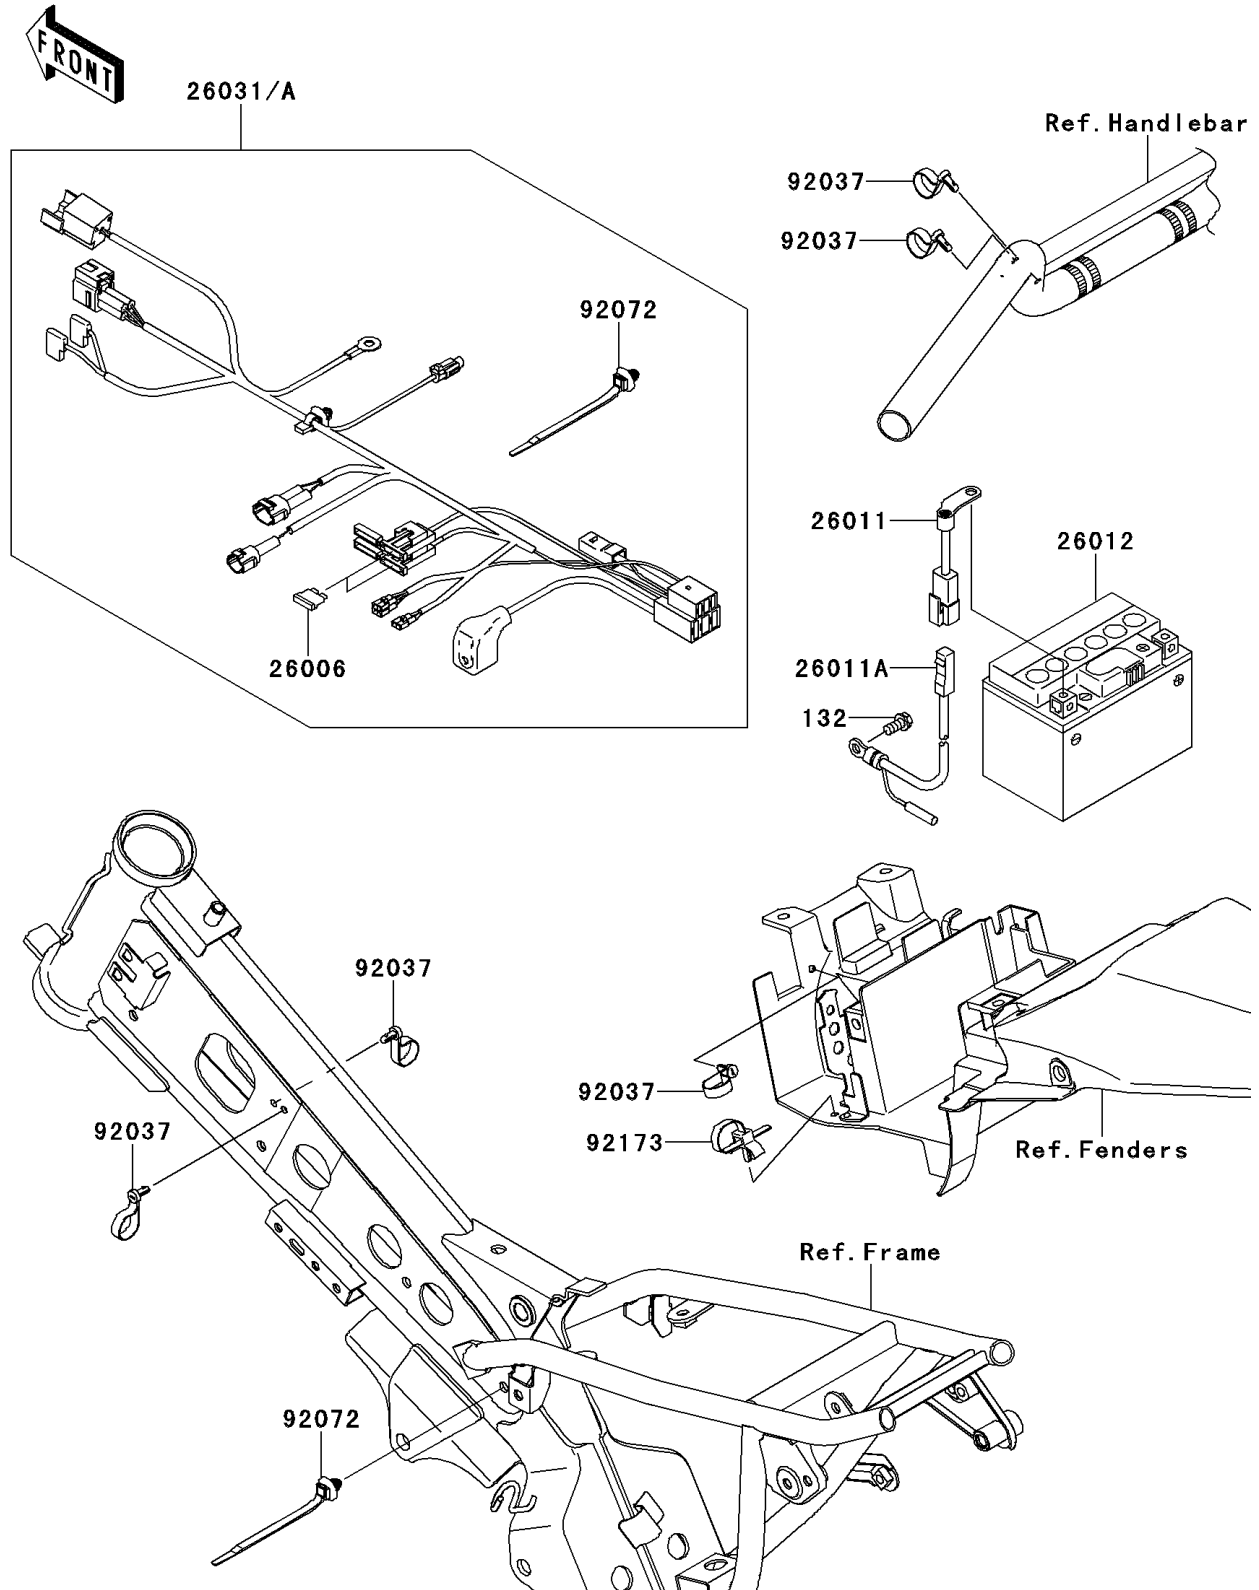

2011 KLX[®]110

PARTS DIAGRAM

Chassis Electrical Equipment

F2760

2011 KLX[®]110

PARTS LIST

Chassis Electrical Equipment

ITEM NAME	PART NUMBER	QUANTITY
BOLT-FLANGED-SMALL,6X12 (Ref # 132)	132BA0612	1
FUSE,MINI BLADE,10A,RED (Ref # 26006)	26006-0009	2
WIRE-LEAD (Ref # 26011)	26011-0245	1
WIRE-LEAD (Ref # 26011A)	26011-0289	1
BATTERY,FTH4L-BS,12V 3AH (Ref # 26012)	26012-0116	1
HARNESS,MAIN (Ref # 26031A)	26031-1105	1
CLAMP,SPEED,L=58 (Ref # 92037)	92037-1163	5
BAND (Ref # 92072)	92072-1414	2
CLAMP (Ref # 92173)	92173-0191	1