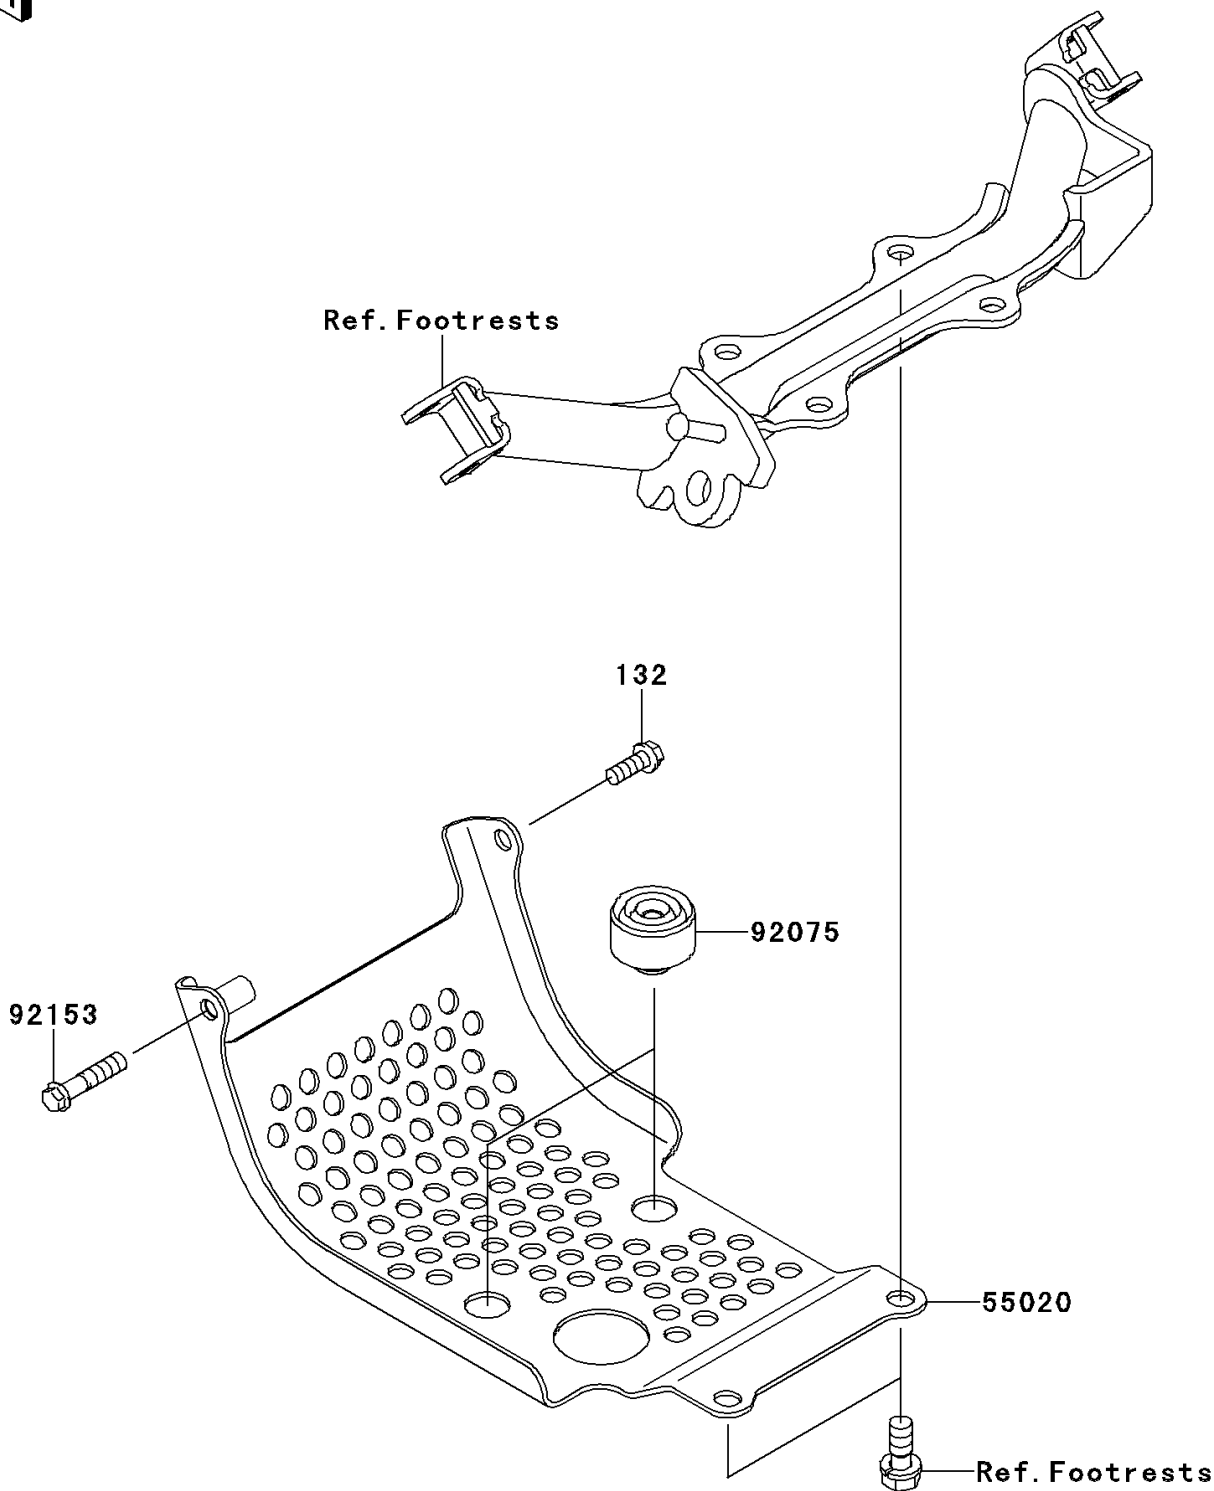

2013 KLX[®]110

PARTS DIAGRAM

Guard(s)

Kawasaki

Let the Good Times Roll[®]

F2680

2013 KLX[®]110

PARTS LIST

Guard(s)

Kawasaki

Let the Good Times Roll[®]

ITEM NAME

PART NUMBER

QUANTITY
