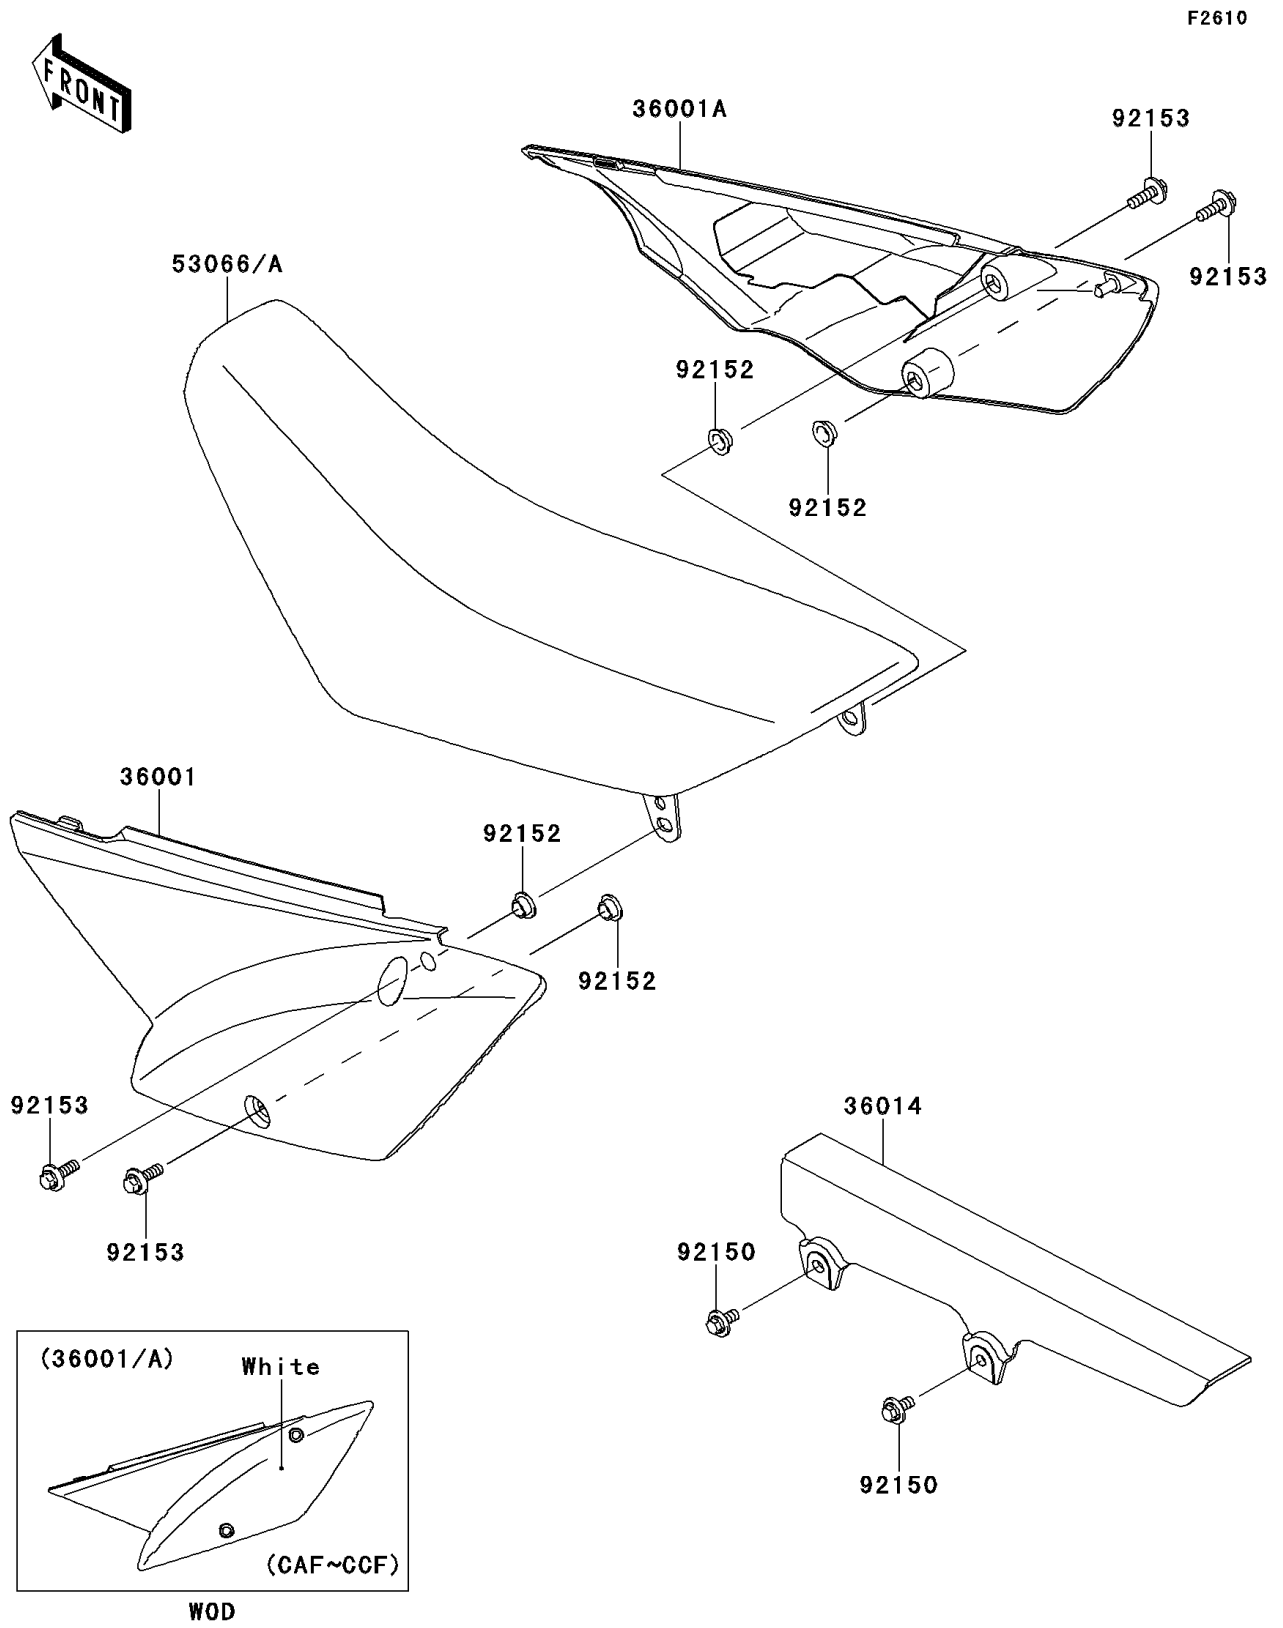

2012 KLX[®]110

PARTS DIAGRAM

Side Covers/Chain Cover

2012 KLX[®]110

PARTS LIST

Side Covers/Chain Cover

ITEM NAME	PART NUMBER	QUANTITY
COVER-SIDE,LH,B.WHITE (Ref # 36001)	36001-0194-266	1
COVER-SIDE,RH,B.WHITE (Ref # 36001A)	36001-0195-266	1
CASE-CHAIN (Ref # 36014)	36014-1258	1
SEAT-ASSY,BLACK (Ref # 53066)	53066-0240-MA	1
BOLT,FLANGED,6X14 (Ref # 92150)	92150-1689	2
COLLAR (Ref # 92152)	92152-0789	4
BOLT,6X20 (Ref # 92153)	92153-0502	4