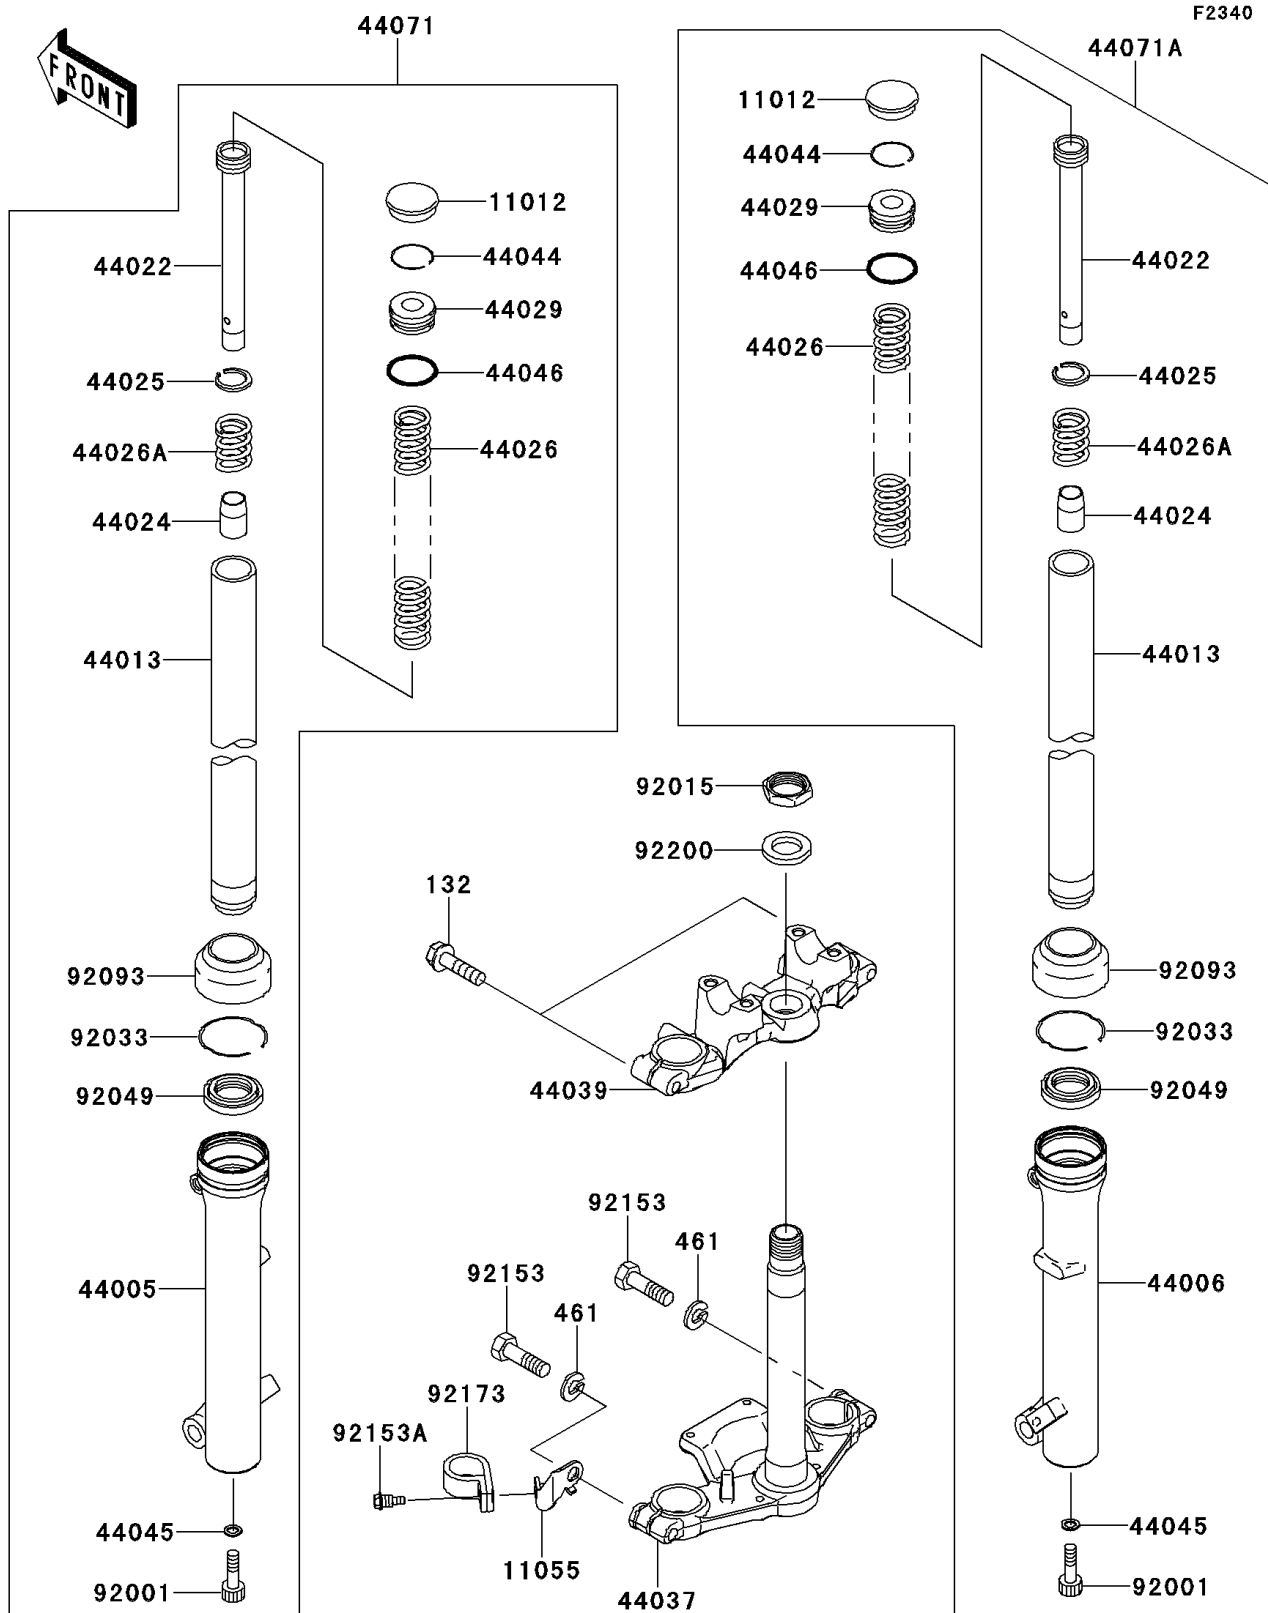

2013 KLX[®]110

PARTS DIAGRAM

Front Fork

2013 KLX[®]110

PARTS LIST

Front Fork

Kawasaki

Let the Good Times Roll[®]

ITEM NAME

PART NUMBER

QUANTITY
