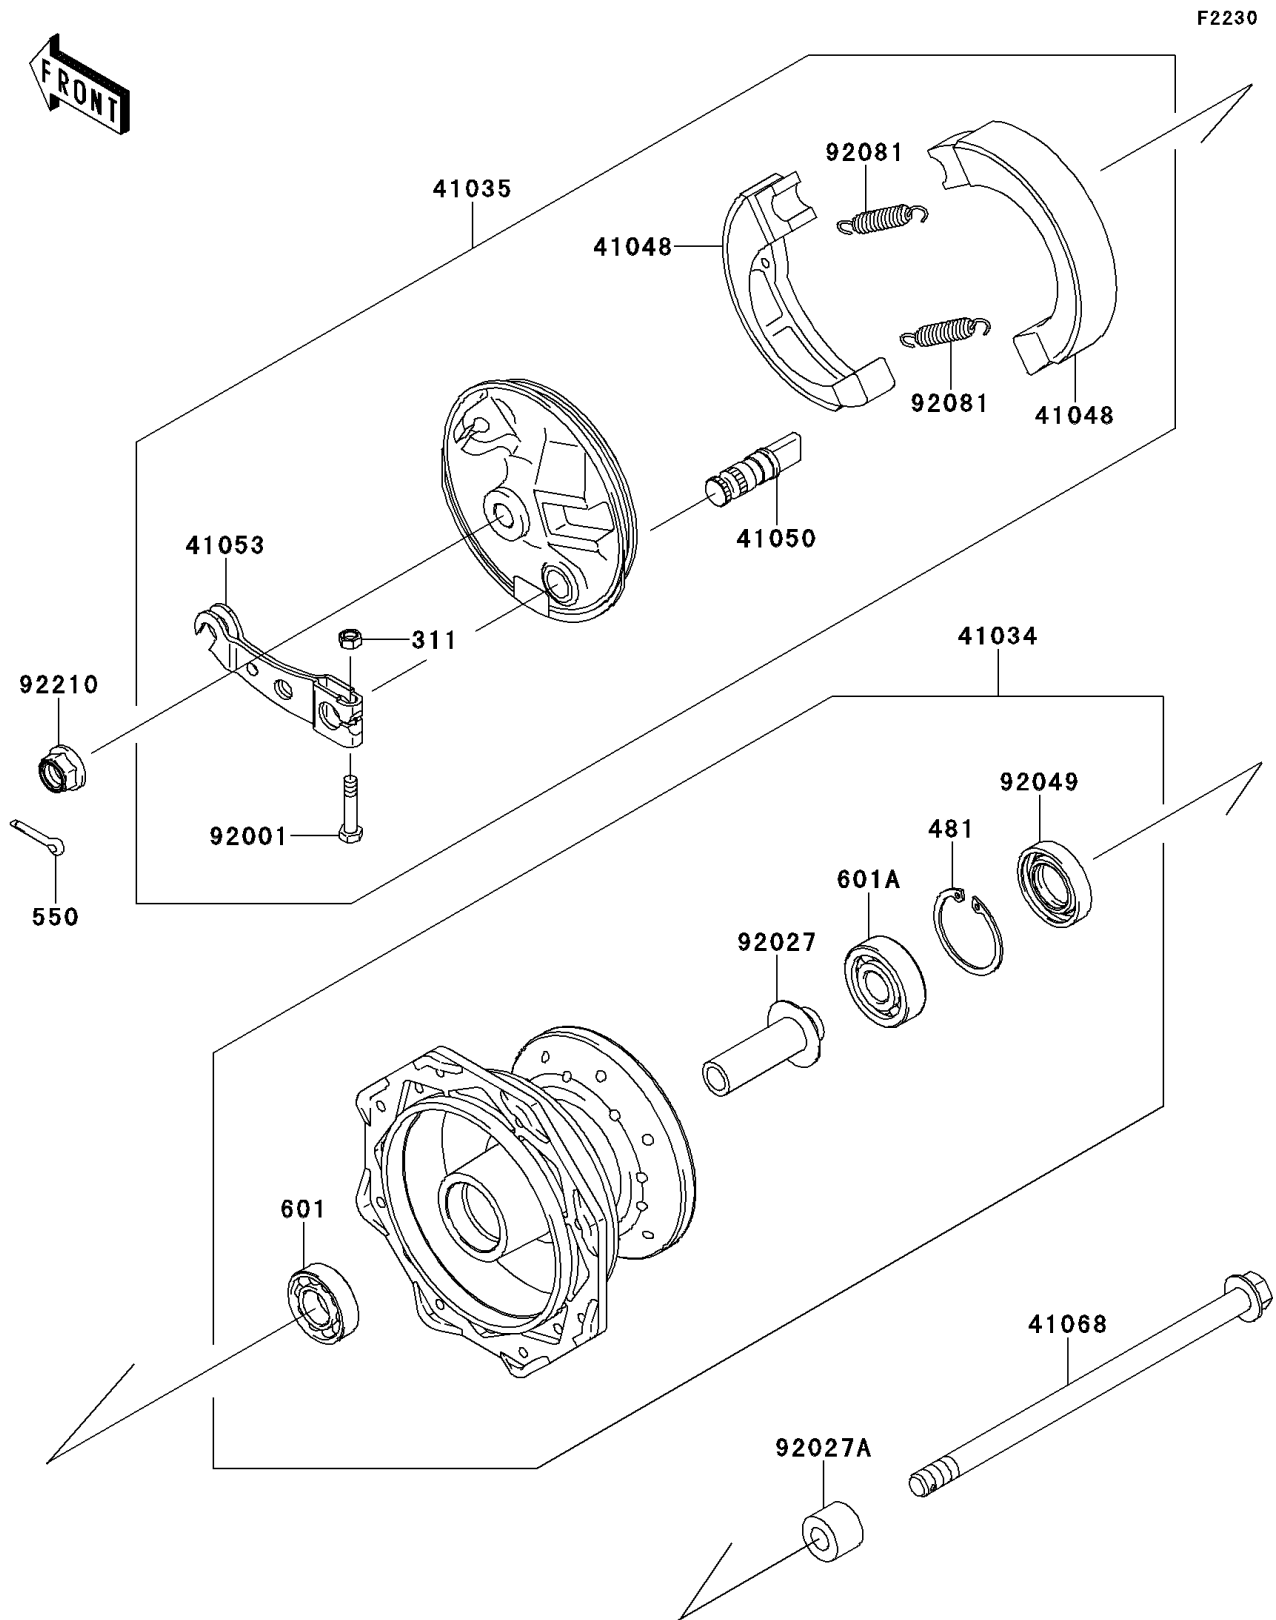

2010 KLX[®]110

PARTS DIAGRAM

Front Hub

2010 KLX[®]110

PARTS LIST

Front Hub

ITEM NAME

PART NUMBER

QUANTITY
