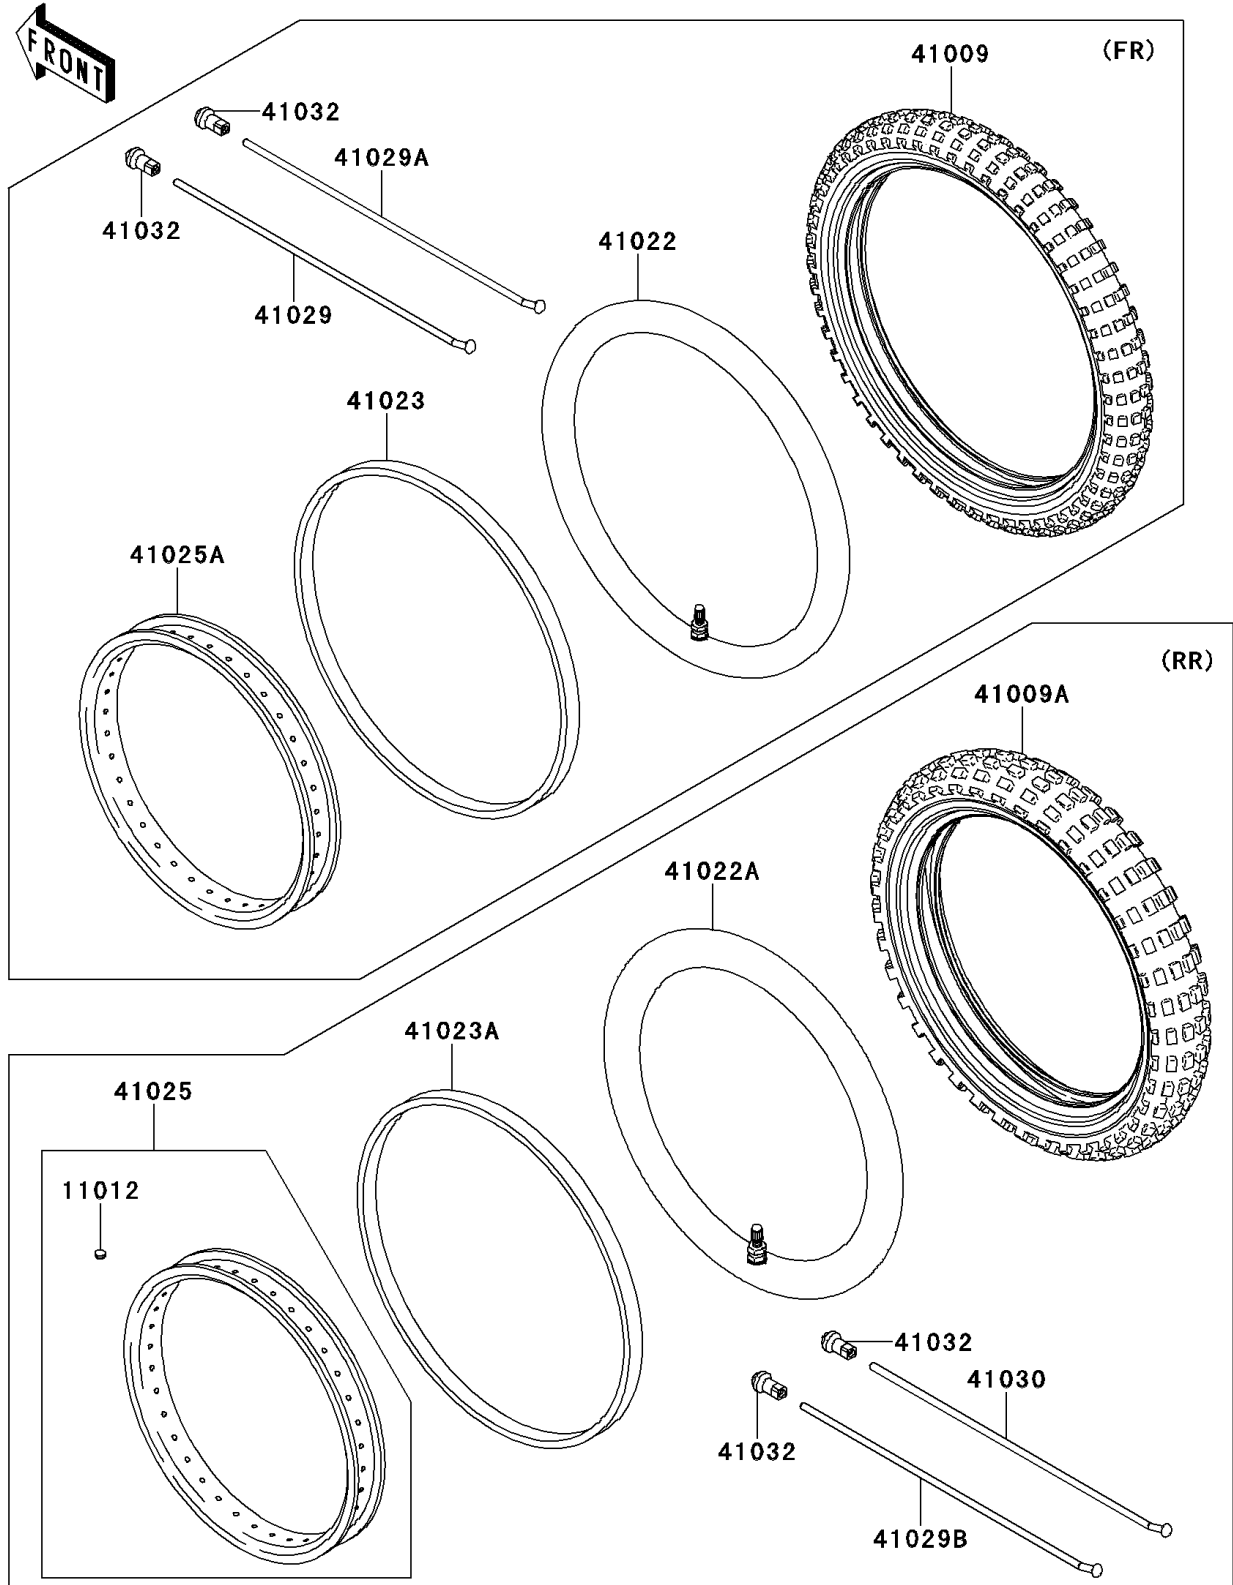

2011 KLX[®]110

PARTS DIAGRAM

Wheels/Tires

F2210

2011 KLX[®]110

PARTS LIST

Wheels/Tires

ITEM NAME	PART NUMBER	QUANTITY
CAP,BEAD STOPPER (Ref # 11012)	11012-1916	1
TIRE,FR,2.50-14 4PR,GS-45F(IRC) (Ref # 41009)	41009-0231	1
TIRE,RR,3.00-12 4PR,GS-45F(IRC) (Ref # 41009A)	41009-0232	1
TUBE-TIRE,2.50-14(IRC) (Ref # 41022)	41022-0037	1
TUBE-TIRE,3.00-12(IRC) (Ref # 41022A)	41022-0038	1
BAND-RIM,2.50-14(IRC) (Ref # 41023)	41023-0021	1
BAND-RIM,3.00-12(IRC) (Ref # 41023A)	41023-0022	1
RIM,RR,1.60X12 (Ref # 41025)	41025-0009	1
RIM,FR,1.40X14 (Ref # 41025A)	41025-0013	1
SPOKE-INNER,FR,144MMX118D (Ref # 41029)	41029-1067	16
SPOKE-INNER,FR,133.5MMX97D (Ref # 41029A)	41029-1068	16
SPOKE-INNER,RR,98MMX105.5D (Ref # 41029B)	41029-1329	18
SPOKE-OUTER,RR,98MMX77.5D (Ref # 41030)	41030-1182	18
NIPPLE-SPOKE (Ref # 41032)	41032-0009	68