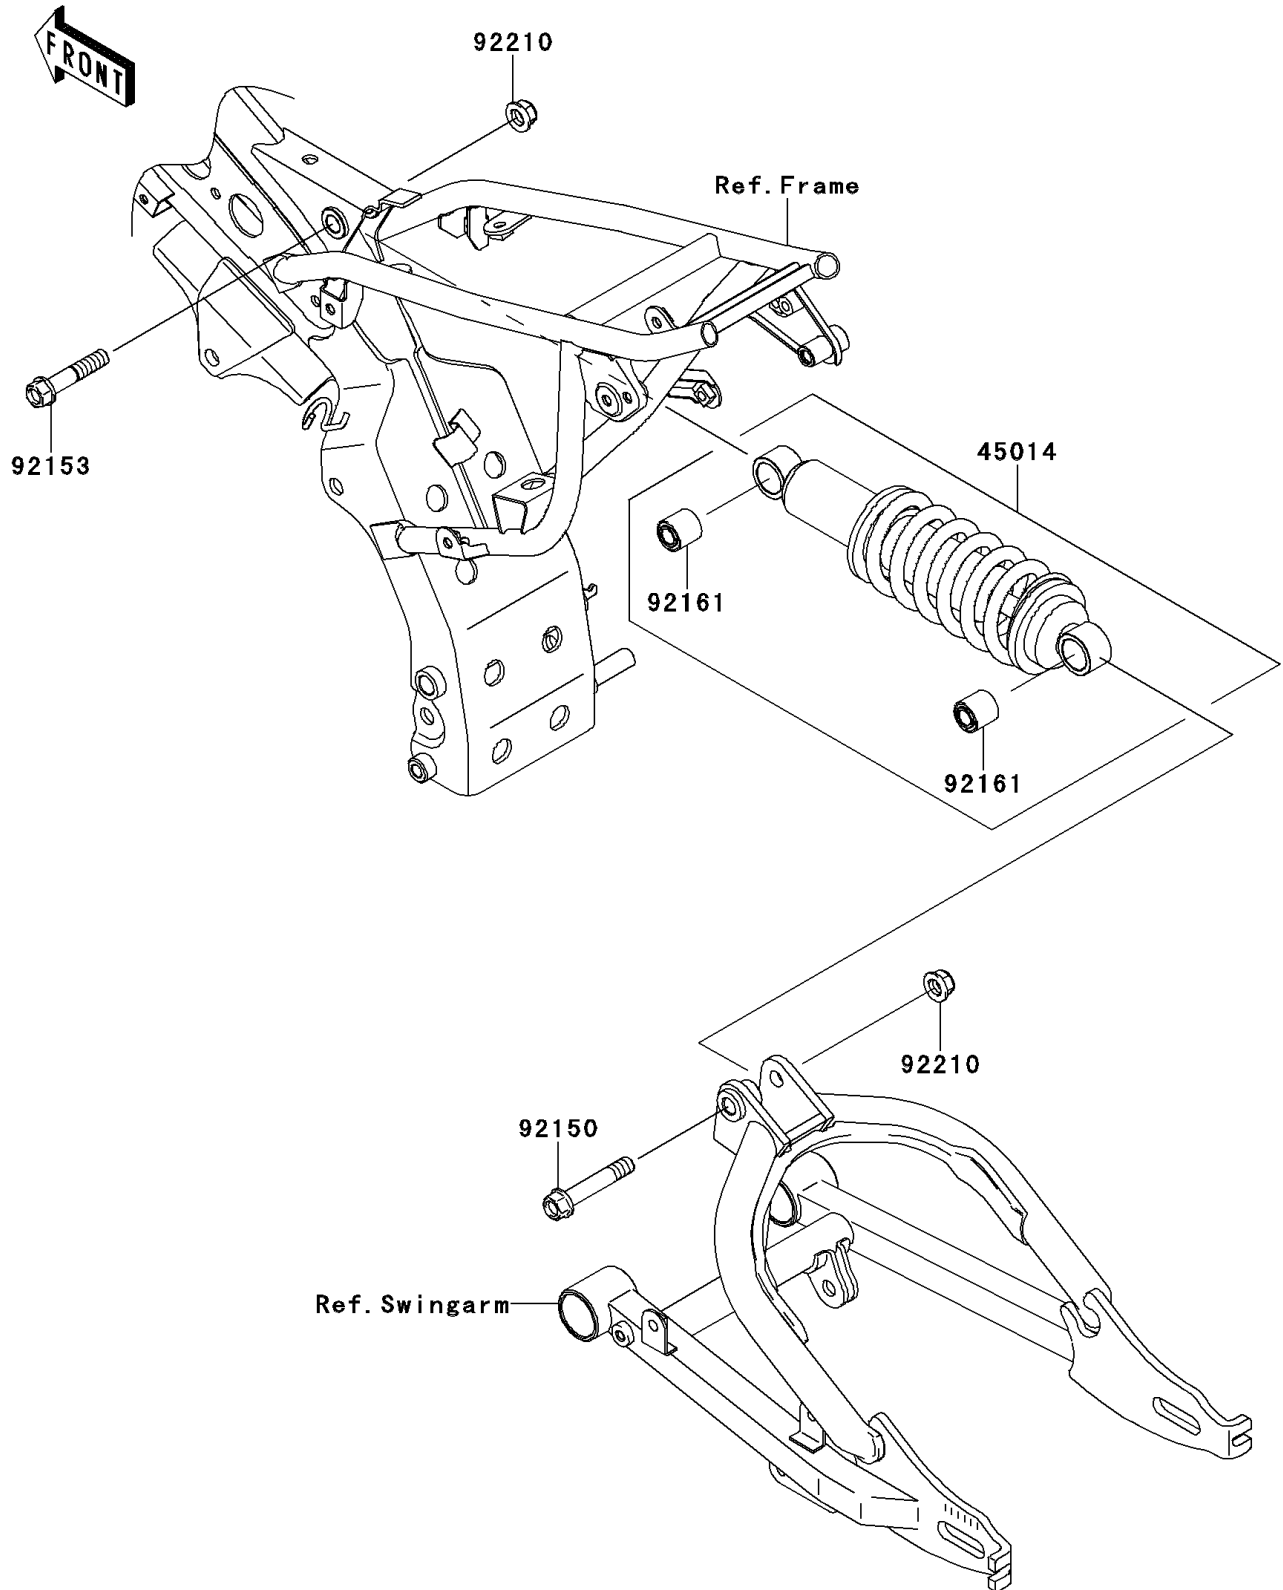

2011 KLX[®]110

PARTS DIAGRAM

Suspension/Shock Absorber

F2151

2011 KLX[®]110

PARTS LIST

Suspension/Shock Absorber

ITEM NAME	PART NUMBER	QUANTITY
SHOCKABSORBER,I.SILVER (Ref # 45014)	45014-0272-8V	1
BOLT,FLANGED,10X57 (Ref # 92150)	92150-1227	1
BOLT,FLANGED,10X50 (Ref # 92153)	92153-1139	1
DAMPER,SHOCKABSORBER (Ref # 92161)	92161-0100	2
NUT,LOCK,FLANGED,10MM (Ref # 92210)	92210-1080	2