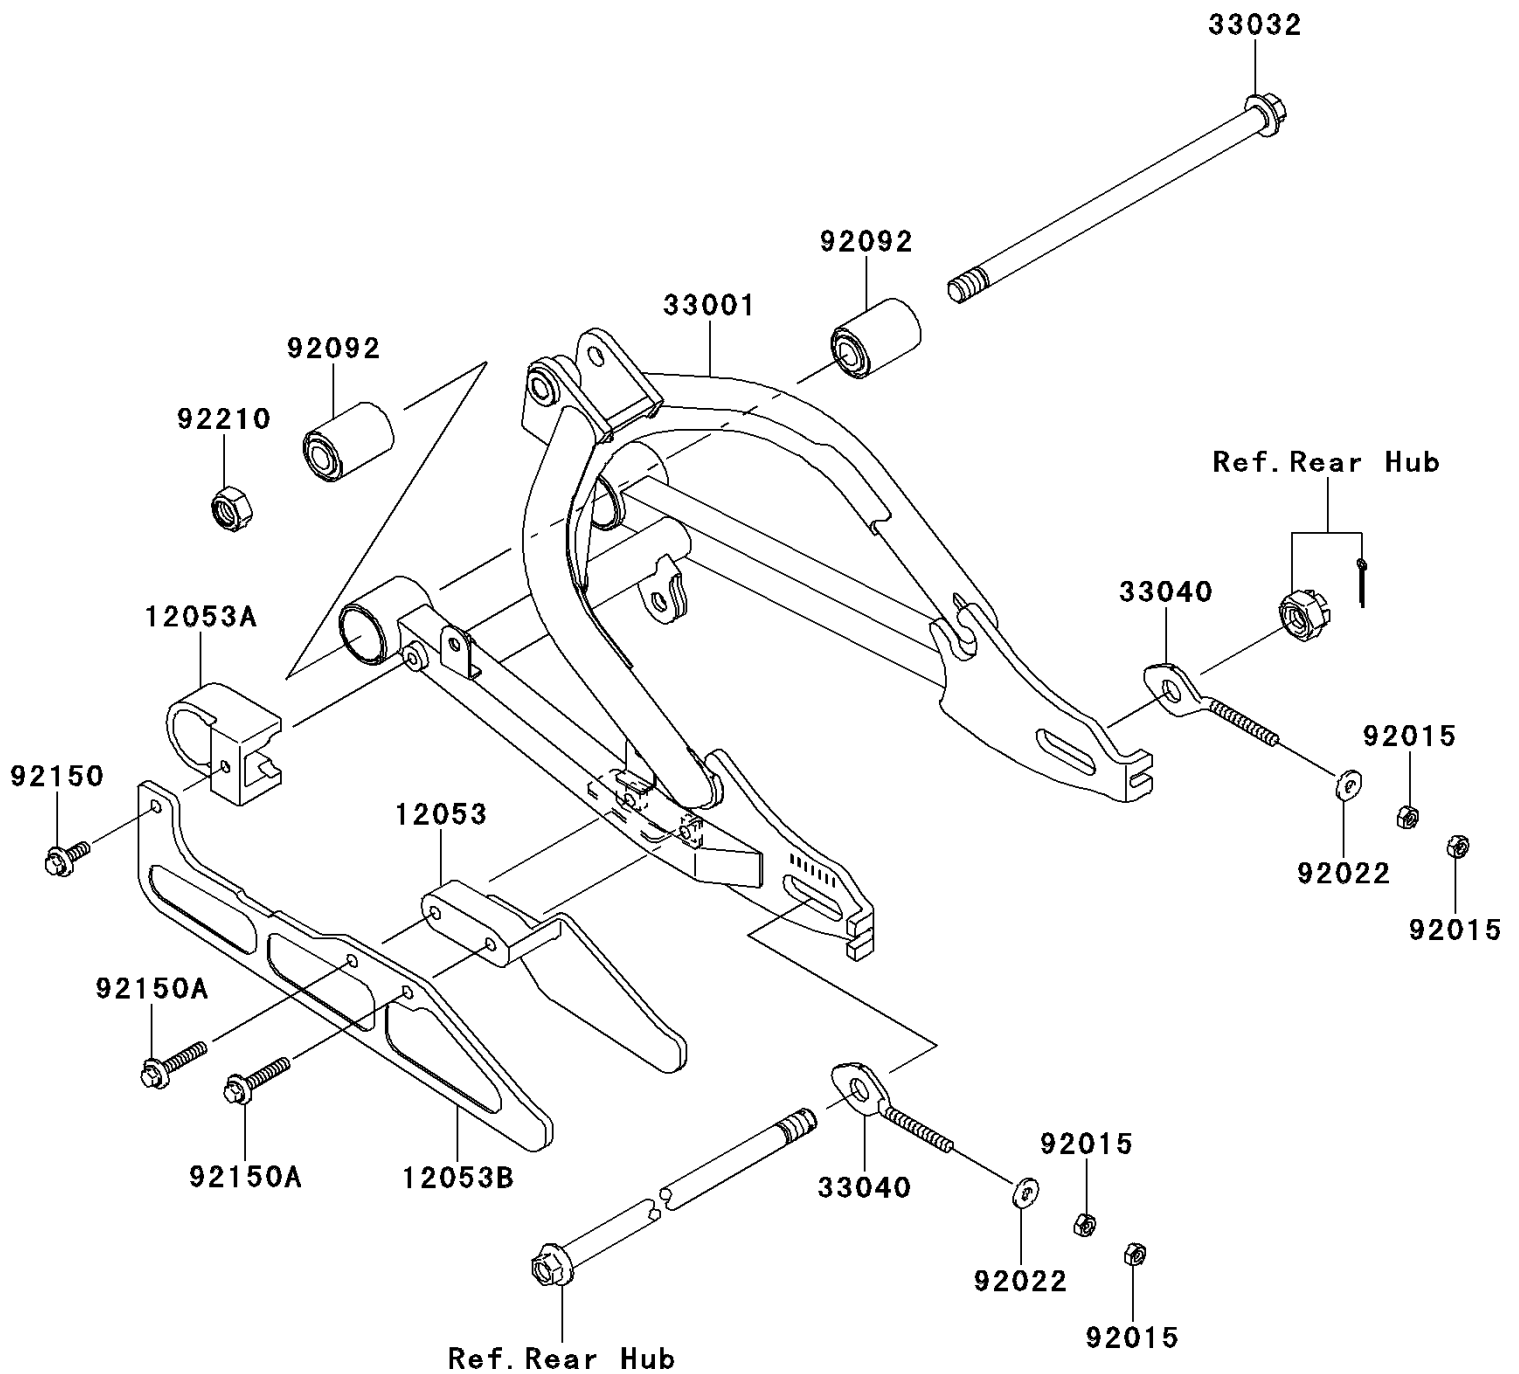

2013 KLX[®]110

PARTS DIAGRAM

Swingarm

F2141

2013 KLX[®]110

PARTS LIST

Swingarm

Kawasaki

Let the Good Times Roll[®]

ITEM NAME

PART NUMBER

QUANTITY
