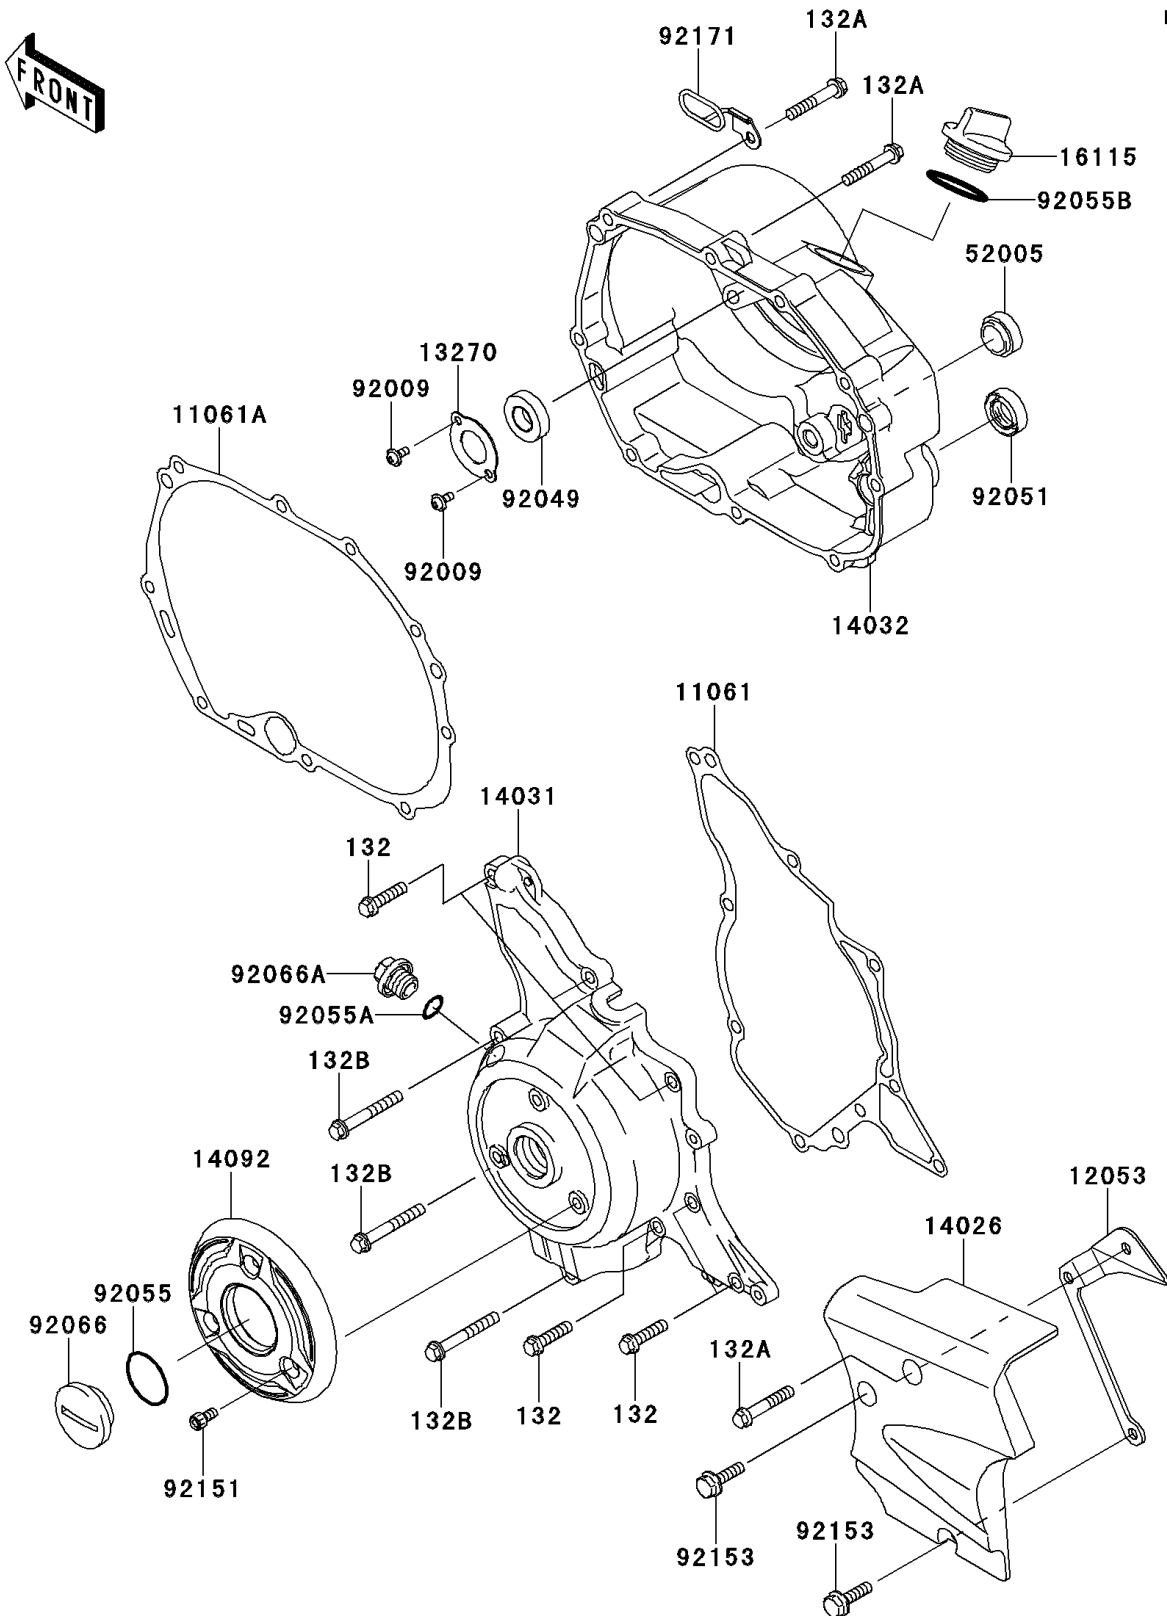

2013 KLX[®]110

PARTS DIAGRAM

Engine Cover(s)

E1431

2013 KLX[®]110

PARTS LIST

Engine Cover(s)

ITEM NAME

PART NUMBER

QUANTITY
