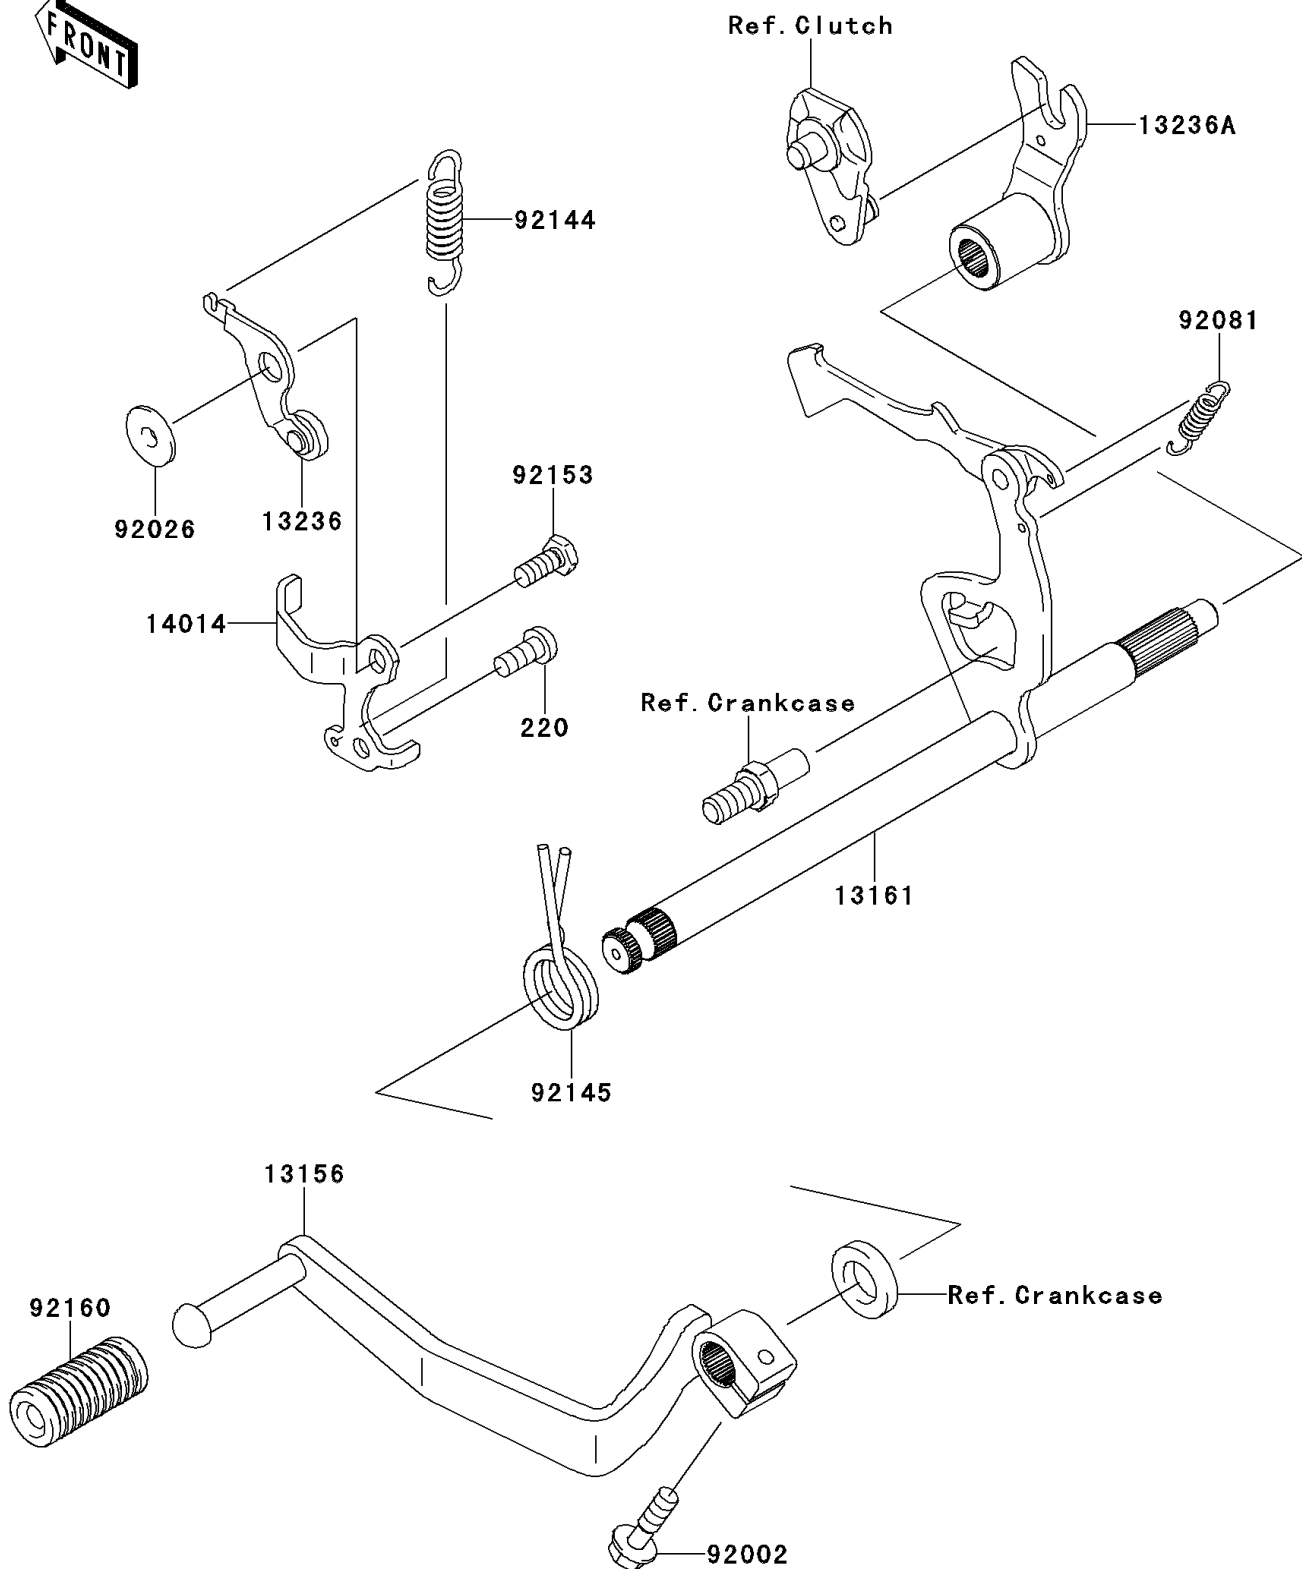

2013 KLX[®]110

PARTS DIAGRAM

Gear Change Mechanism

E1370

2013 KLX[®]110

PARTS LIST

Gear Change Mechanism

ITEM NAME

PART NUMBER

QUANTITY
