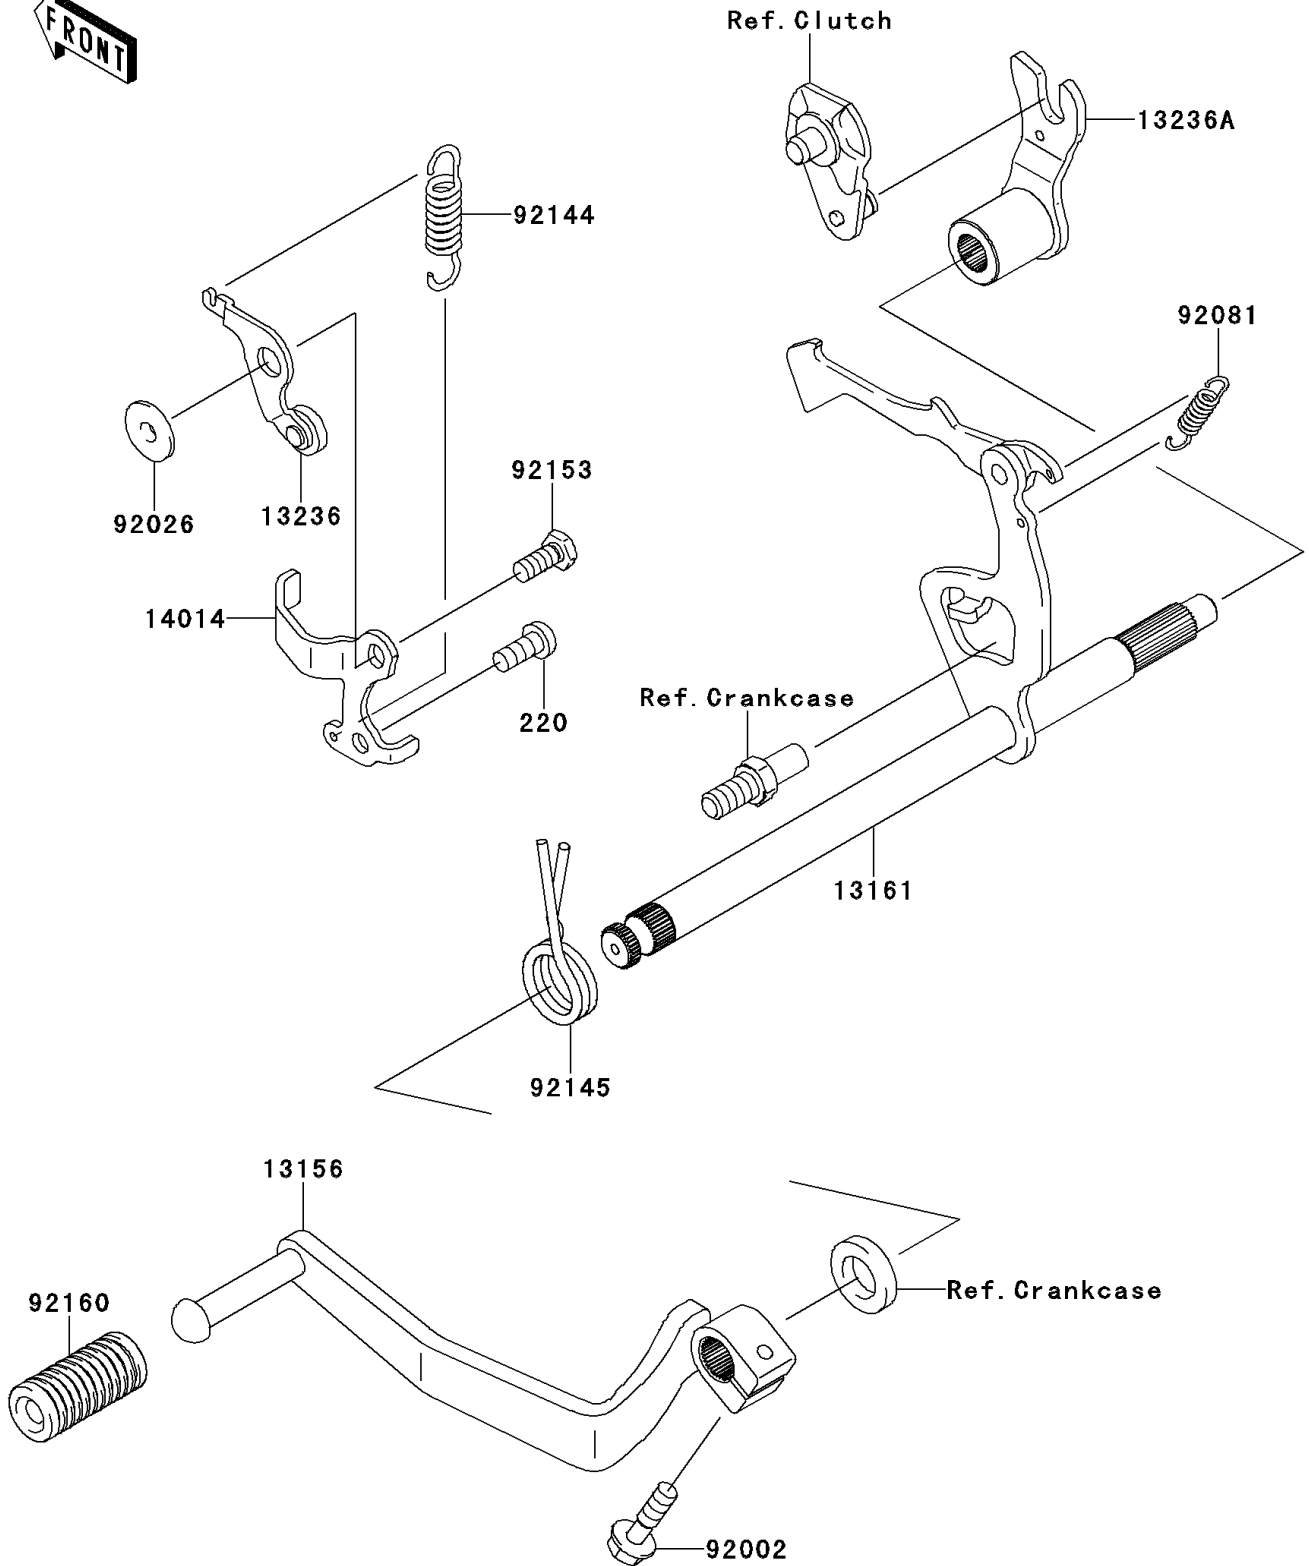

2014 KLX[®]110

PARTS DIAGRAM

Gear Change Mechanism

E1370

2014 KLX[®]110

PARTS LIST

Gear Change Mechanism

ITEM NAME	PART NUMBER	QUANTITY
SCREW-PAN-CROS,6X14 (Ref # 220)	220AA0614	1
LEVER-CHANGE (Ref # 13156)	13156-0144	1
LEVER-COMP-CHANGE SHAFT (Ref # 13161)	13161-0019	1
LEVER-COMP,POSITION (Ref # 13236)	13236-1256	1
LEVER-COMP (Ref # 13236A)	13236-1288	1
PLATE-POSITION (Ref # 14014)	14014-0037	1
BOLT,6X20 (Ref # 92002)	92002-1237	1
SPACER (Ref # 92026)	92026-1217	1
SPRING,CHANGE LEVER (Ref # 92081)	92081-076	1
SPRING (Ref # 92144)	92144-1590	1
SPRING (Ref # 92145)	92145-0757	1
BOLT,6X14 (Ref # 92153)	92153-0571	1
DAMPER,CHANGE PEDAL (Ref # 92160)	92160-1036	1