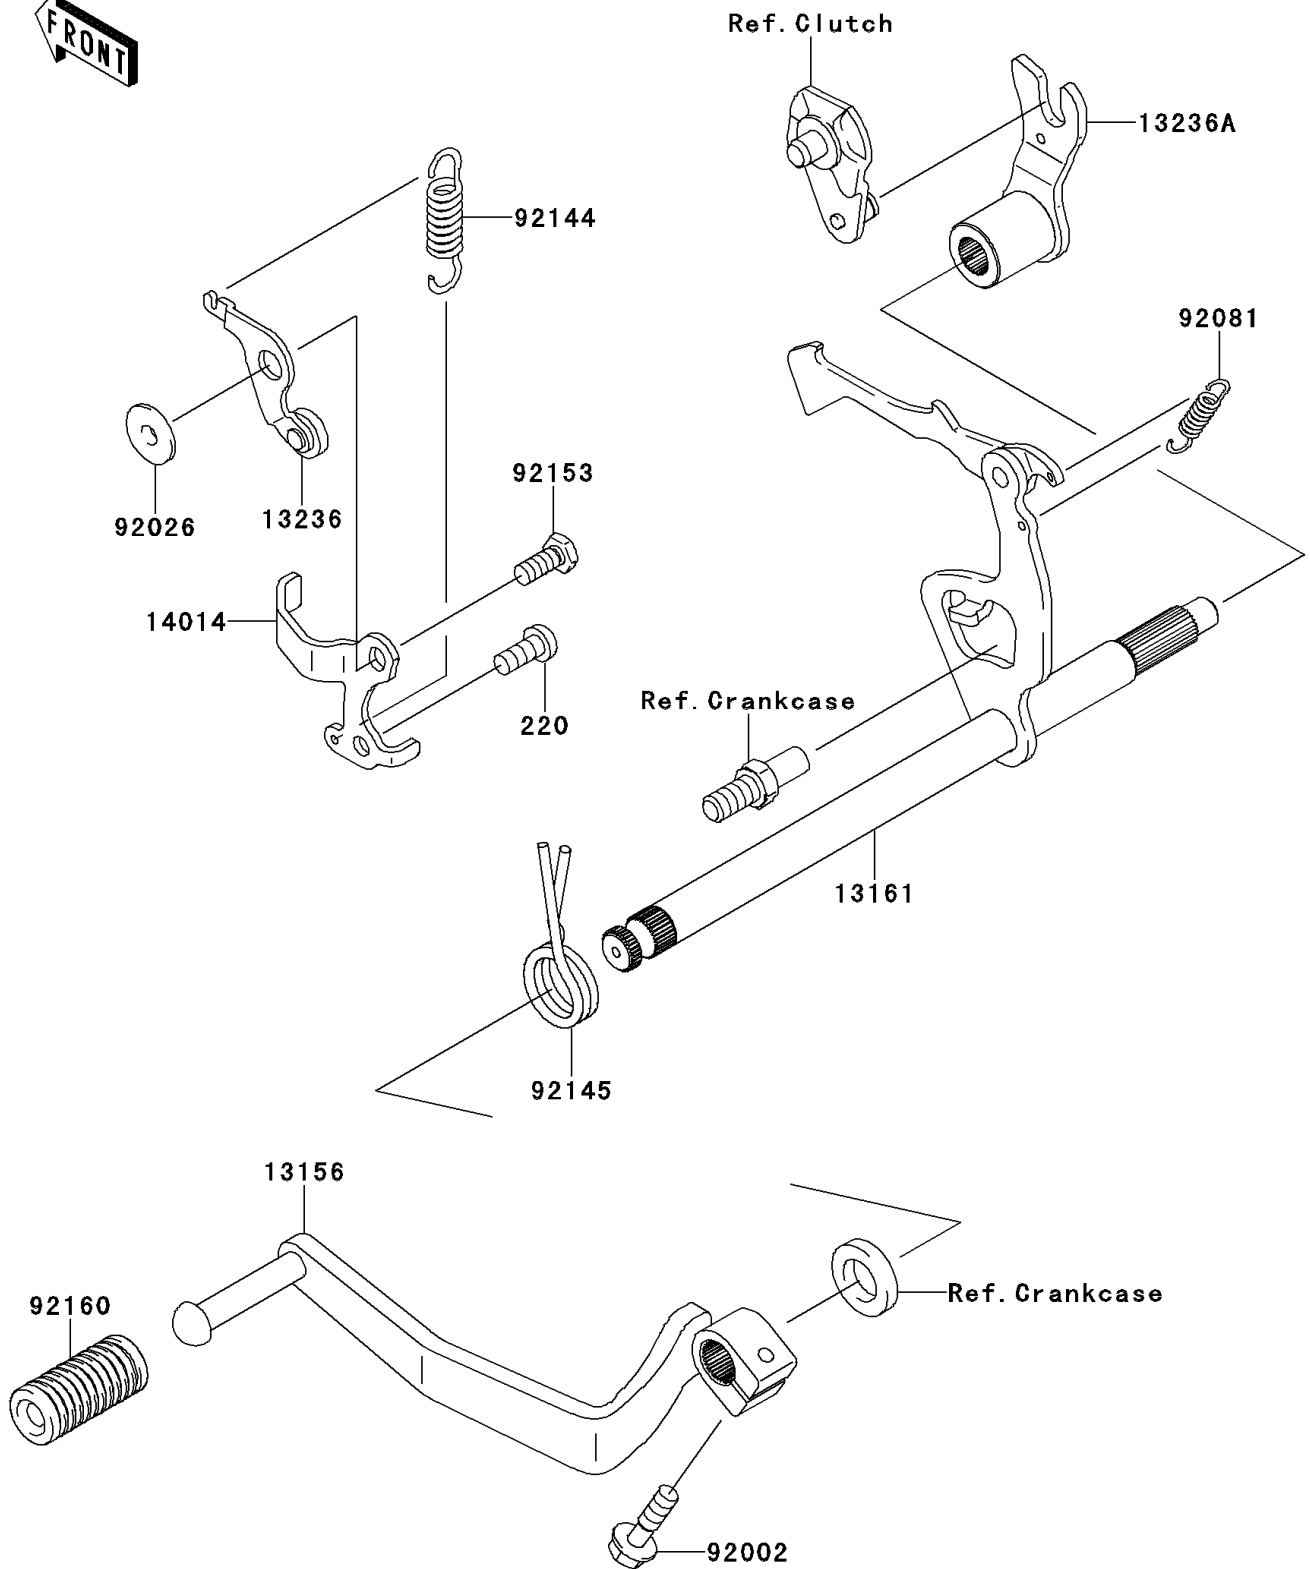

2010 KLX®110

PARTS DIAGRAM

Gear Change Mechanism

E1370