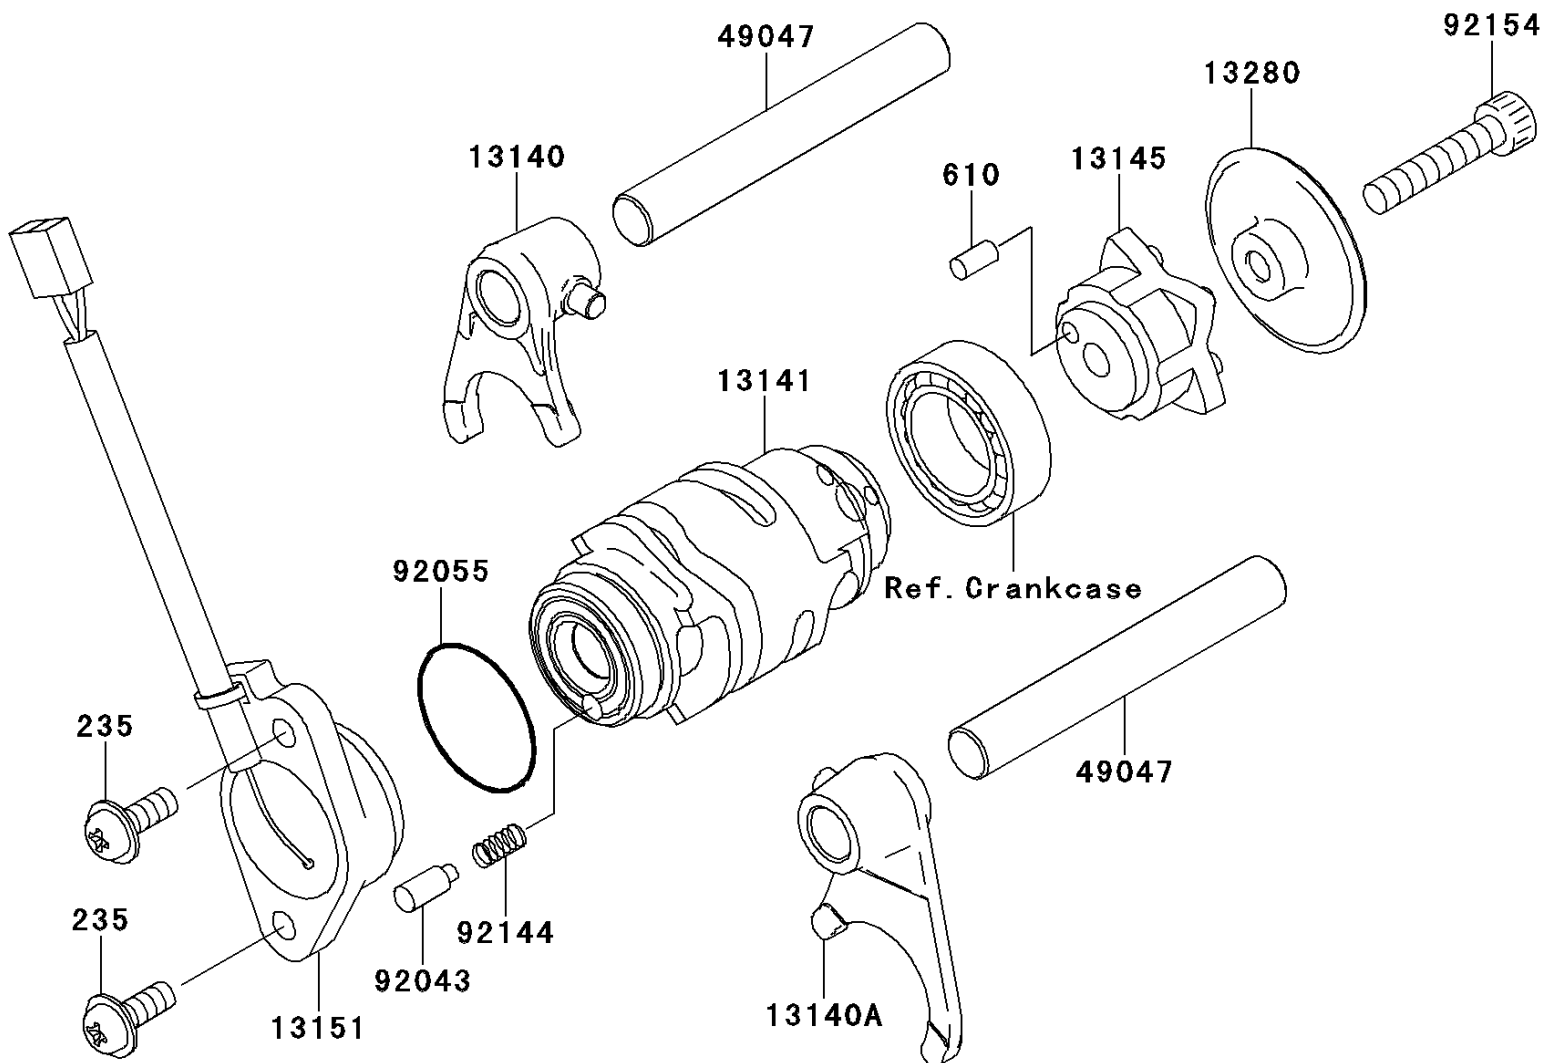

2013 KLX[®]110

PARTS DIAGRAM

Gear Change Drum/Shift Fork(s)

2013 KLX[®]110

PARTS LIST

Gear Change Drum/Shift Fork(s)

ITEM NAME

PART NUMBER

QUANTITY
