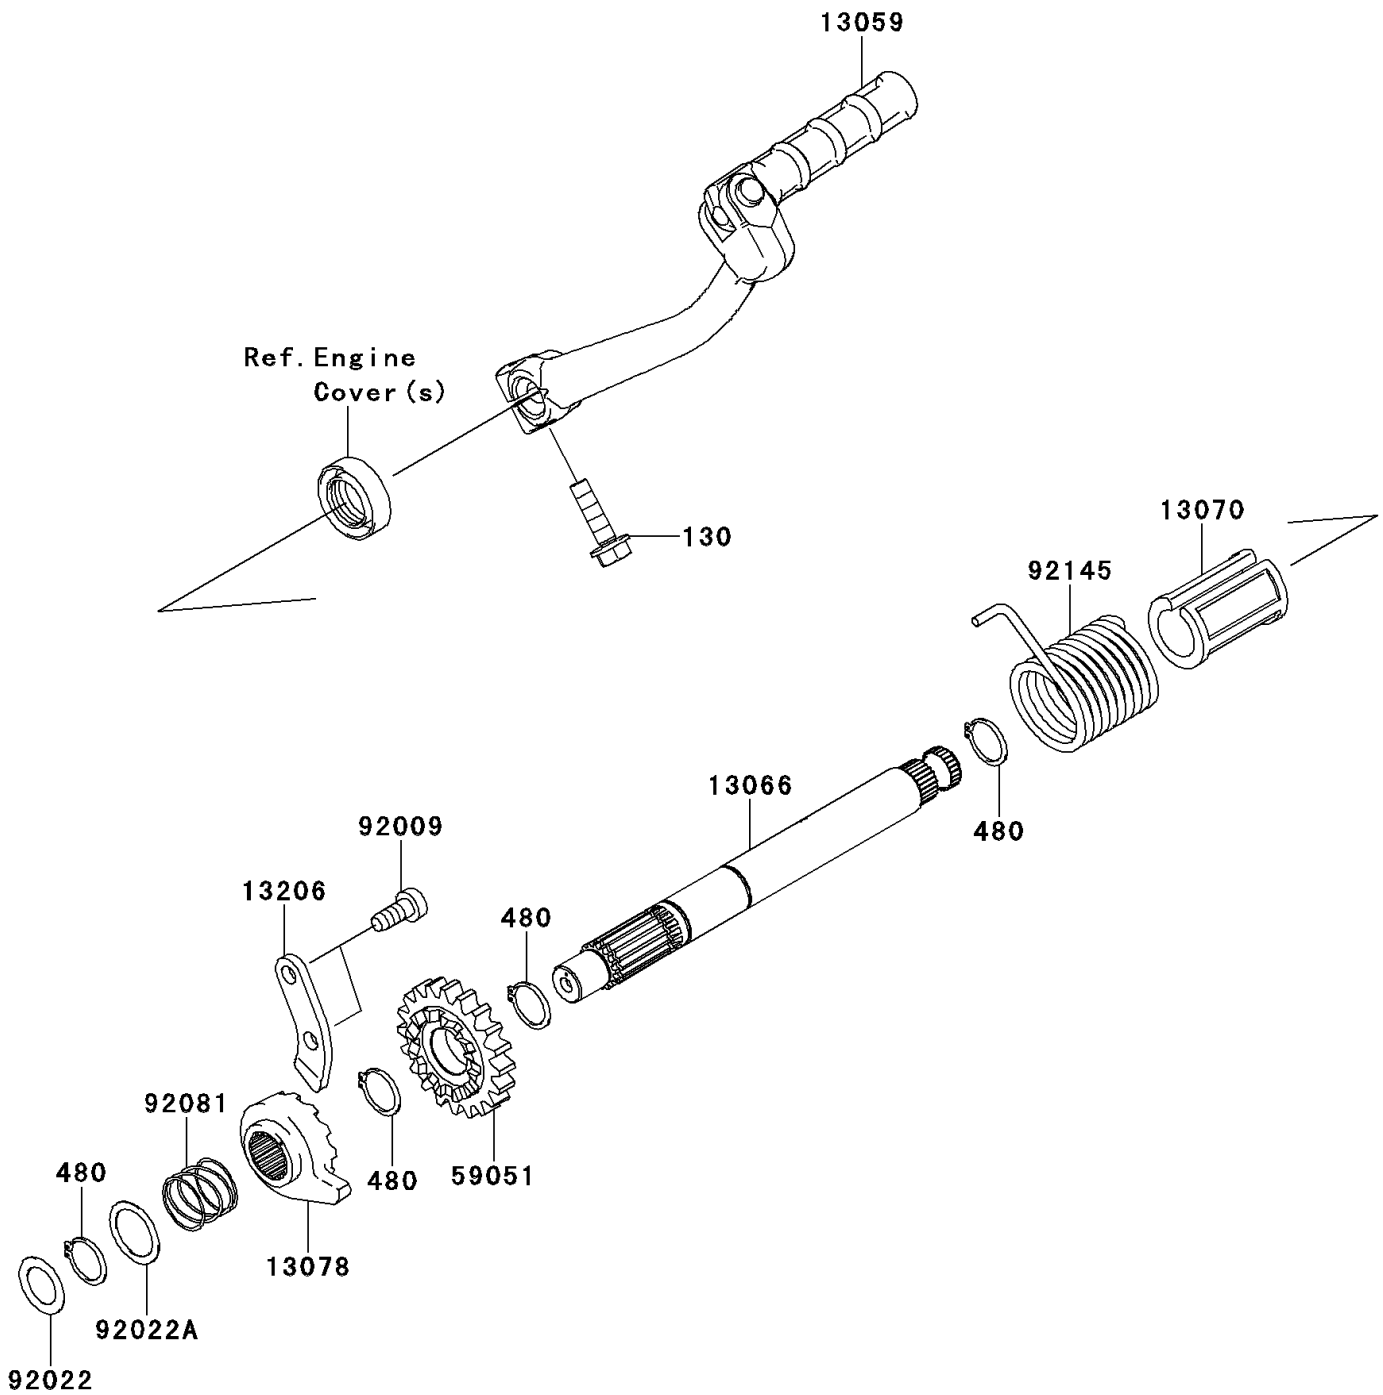

2011 KLX[®]110

PARTS DIAGRAM

Kickstarter Mechanism

E1340

2011 KLX[®]110

PARTS LIST

Kickstarter Mechanism

ITEM NAME	PART NUMBER	QUANTITY
BOLT-FLANGED,6X22 (Ref # 130)	130CA0622	1
CIRCLIP-TYPE-C,16MM (Ref # 480)	480J1600	4
LEVER-KICK (Ref # 13059)	13059-0046	1
SHAFT-KICK (Ref # 13066)	13066-1108	1
GUIDE,KICK SHAFT (Ref # 13070)	13070-1035	1
RATCHET (Ref # 13078)	13078-1069	1
GUIDE-KICK (Ref # 13206)	13206-1006	1
GEAR-SPUR,KICK STARTER,22T (Ref # 59051)	59051-1404	1
SCREW,TAPPING (Ref # 92009)	92009-1104	2
WASHER,13.2X20X0.5 (Ref # 92022)	92022-1224	1
WASHER,16.8X22X0.5 (Ref # 92022A)	92022-315	1
SPRING,RATCHET (Ref # 92081)	92081-122	1
SPRING,KICK STARTER (Ref # 92145)	92145-0626	1