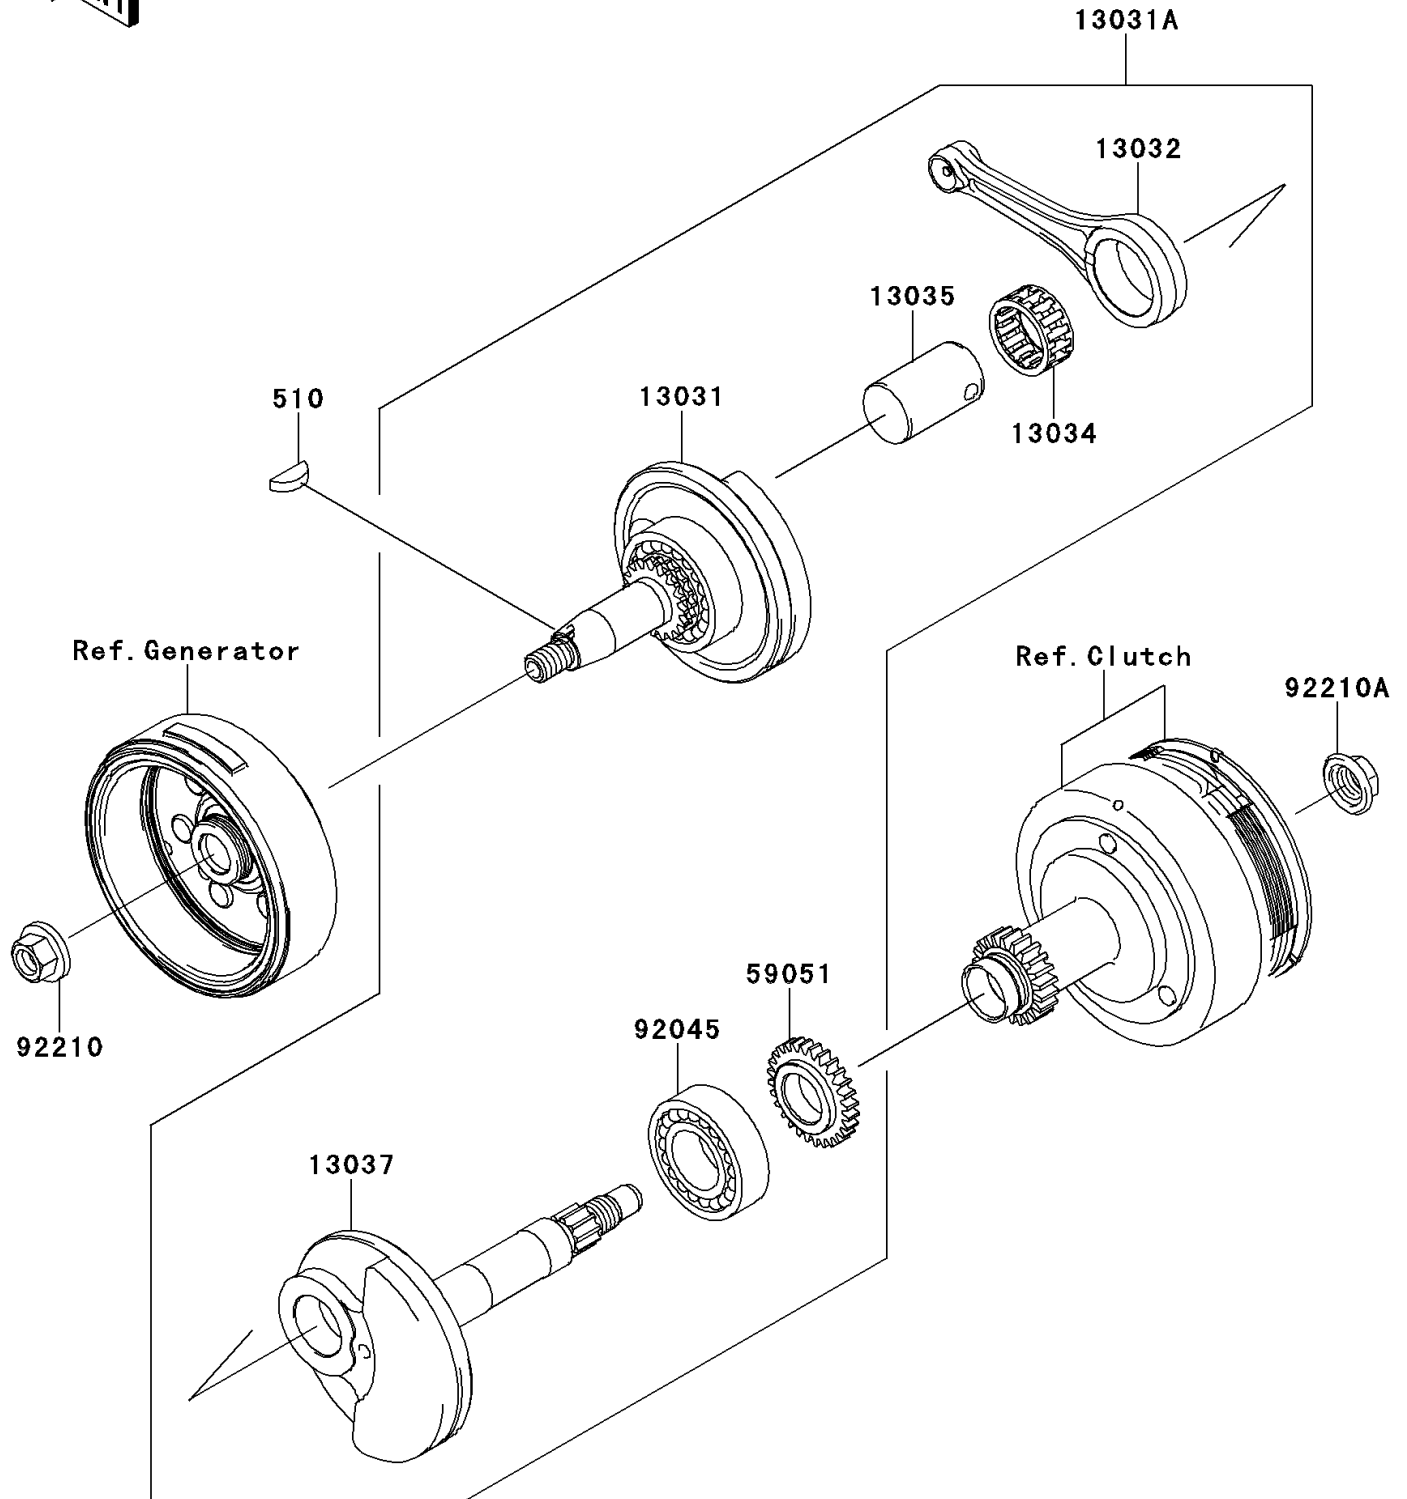

2010 KLX[®]110

PARTS DIAGRAM

Crankshaft

E1321

2010 KLX[®]110

PARTS LIST

Crankshaft

Kawasaki

Let the Good Times Roll[®]

ITEM NAME

PART NUMBER

QUANTITY
