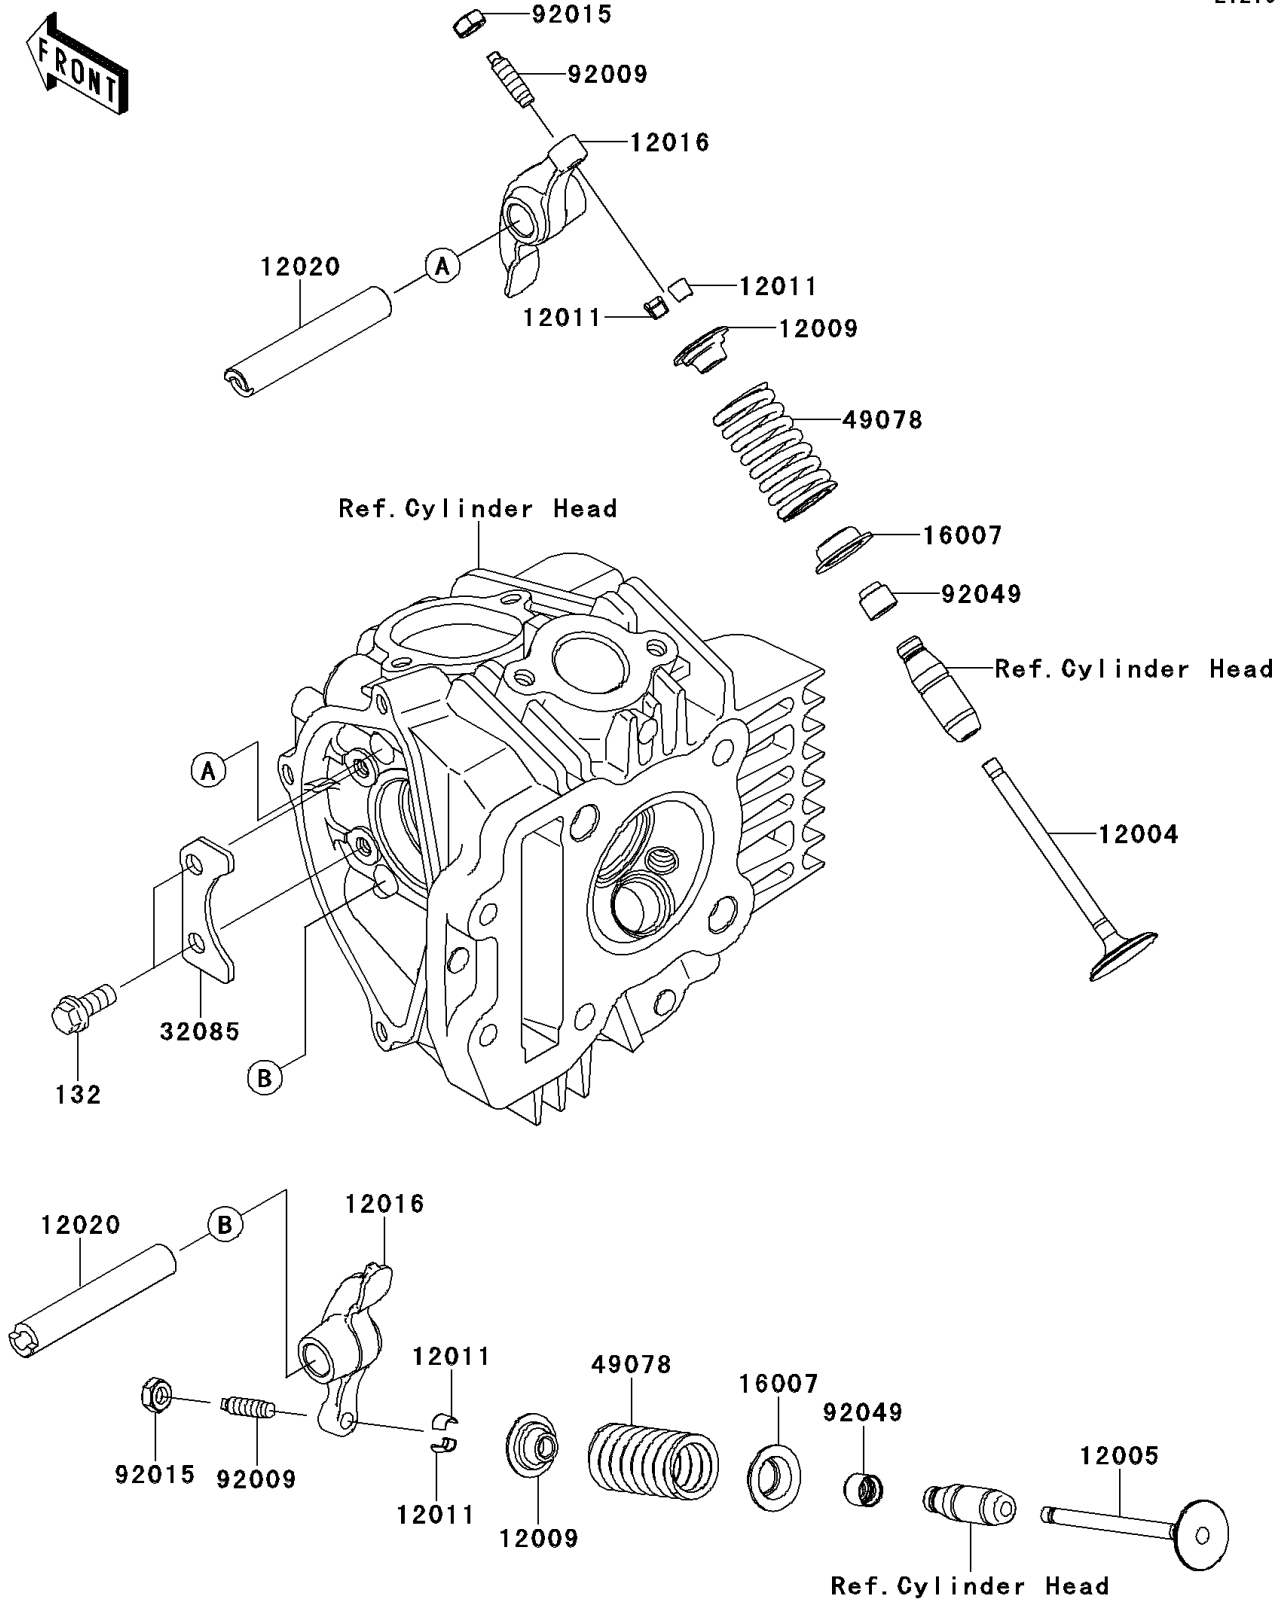

2011 KLX[®]110

PARTS DIAGRAM

Valve(s)

E1210

2011 KLX[®]110

PARTS LIST

Valve(s)

ITEM NAME	PART NUMBER	QUANTITY
BOLT-FLANGED-SMALL,6X14 (Ref # 132)	132BA0614	2
VALVE-INTAKE (Ref # 12004)	12004-0045	1
VALVE-EXHAUST (Ref # 12005)	12005-0058	1
RETAINER-VALVE SPRING (Ref # 12009)	12009-1073	2
COLLET (Ref # 12011)	12011-1053	4
ARM-ROCKER (Ref # 12016)	12016-0001	2
SHAFT-ROCKER (Ref # 12020)	12020-0010	2
SEAT-SPRING,VALVE (Ref # 16007)	16007-1187	2
STOPPER (Ref # 32085)	32085-0107	1
SPRING-ENGINE VALVE (Ref # 49078)	49078-1151	2
SCREW,VALVE ADJUST (Ref # 92009)	92009-1109	2
NUT,VALVE ADJUST LOCK (Ref # 92015)	92015-1137	2
SEAL-OIL,VSB 4.3 7.5 5.3 8.3 (Ref # 92049)	92049-1349	2