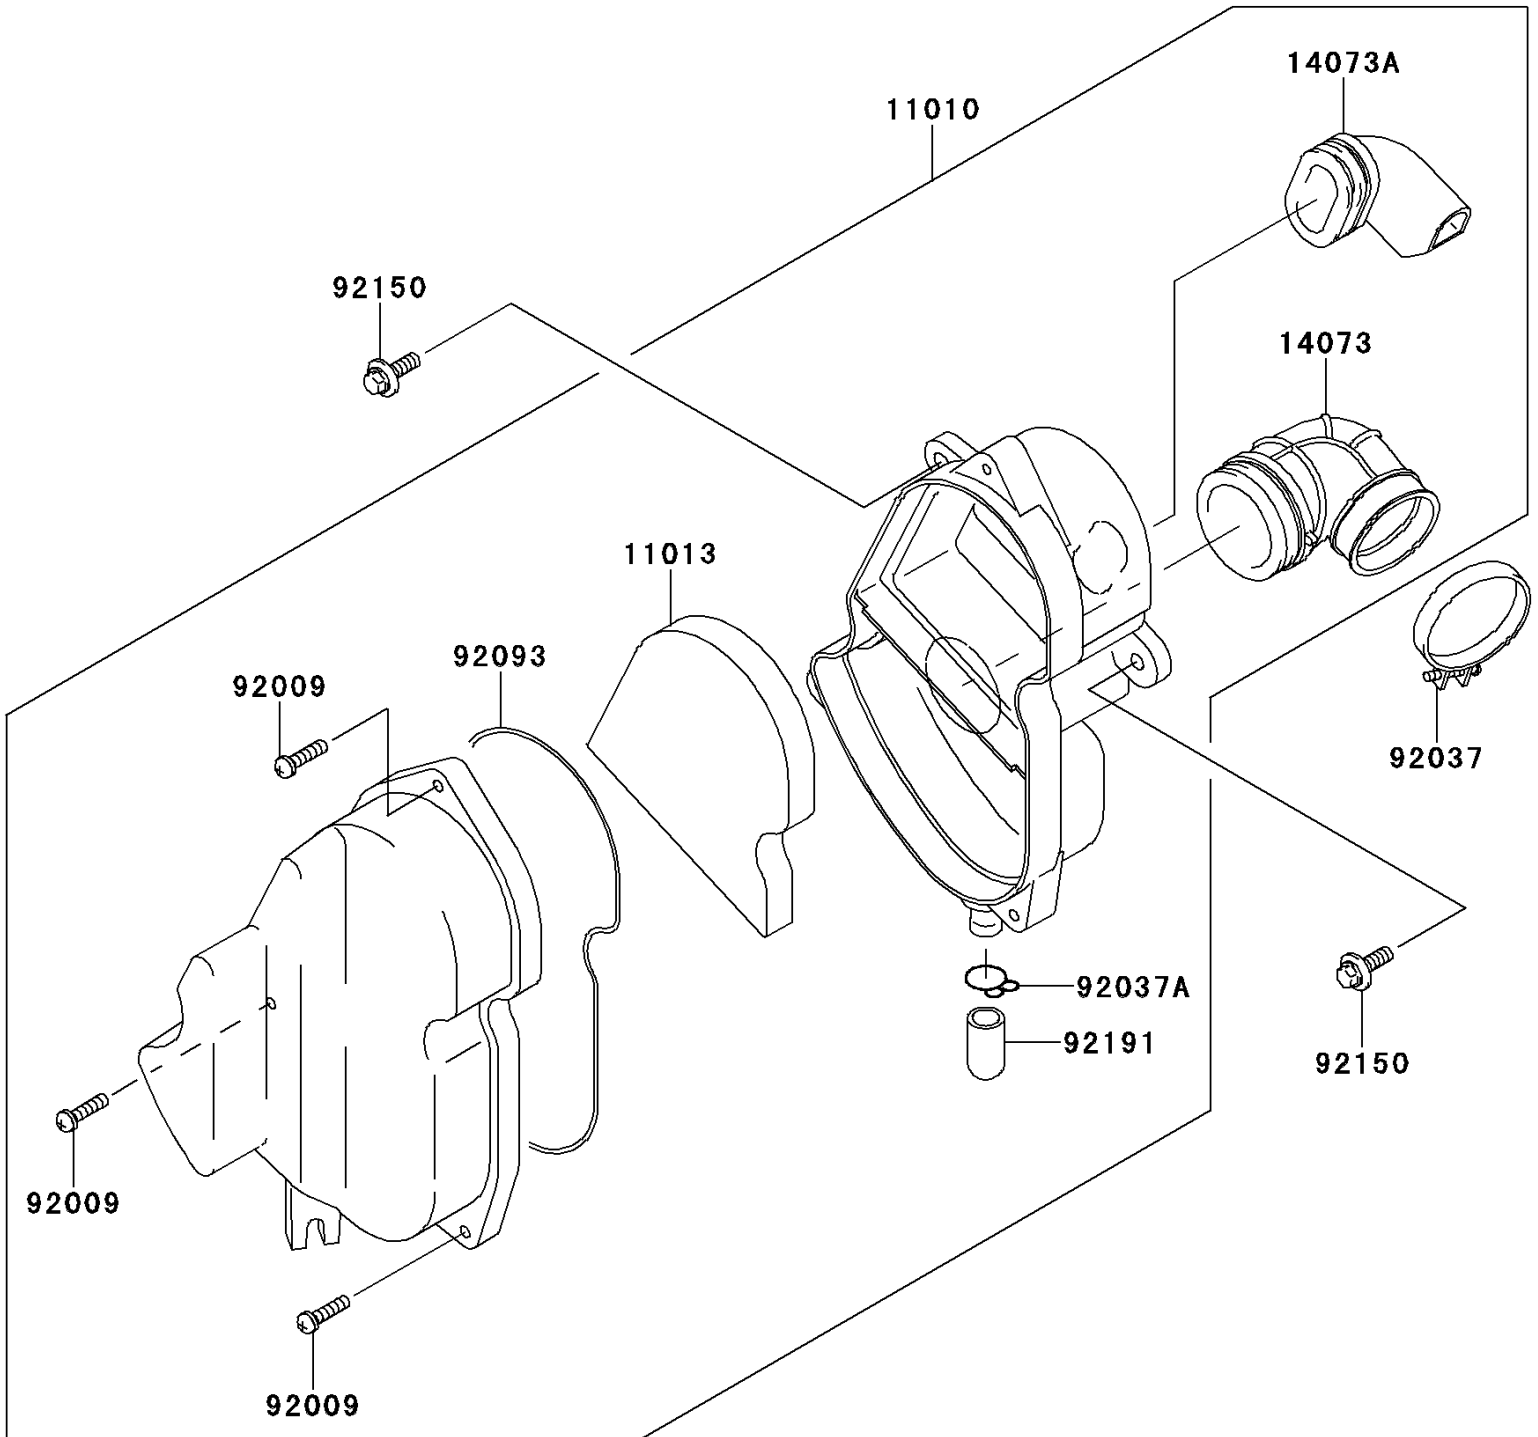

2013 KLX[®]110

PARTS DIAGRAM

Air Cleaner

E1130

2013 KLX[®]110

PARTS LIST

Air Cleaner

ITEM NAME

PART NUMBER

QUANTITY
