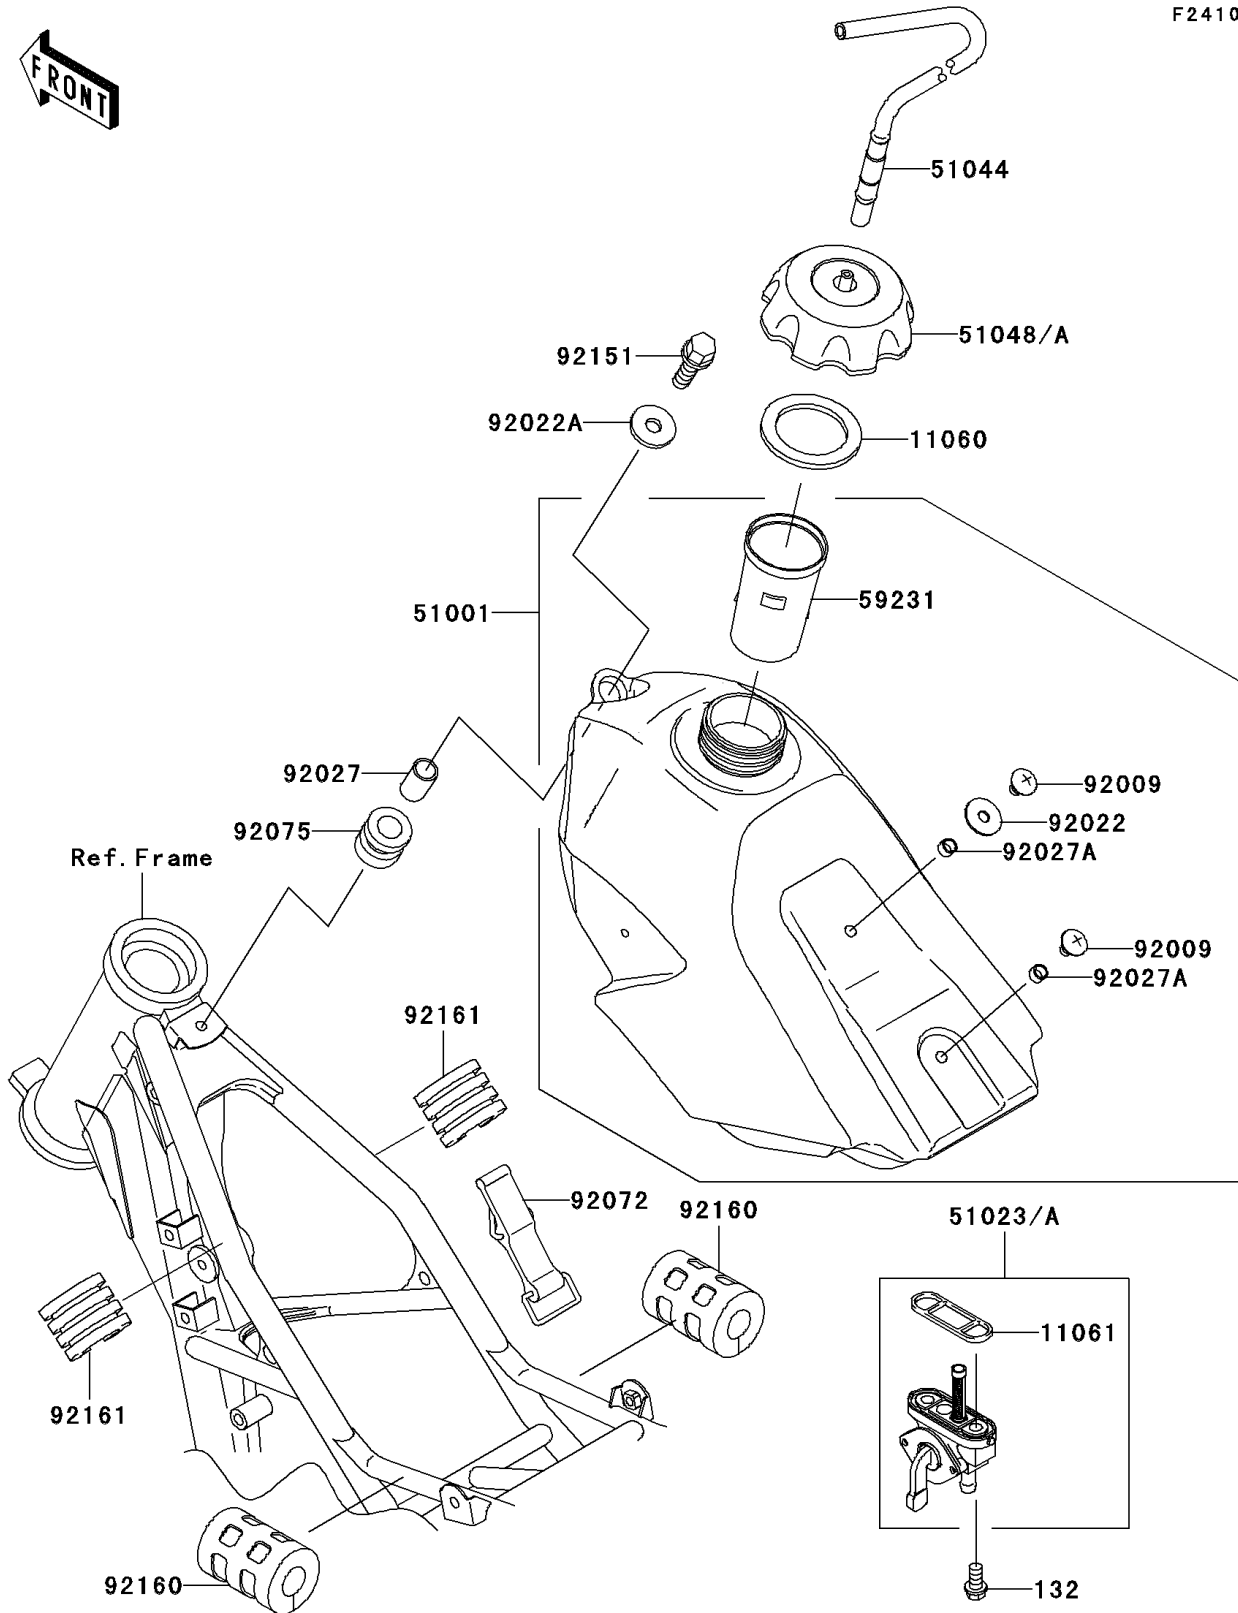

2006 KX100

PARTS DIAGRAM

Fuel Tank

F2410

2006 KX100

PARTS LIST

Fuel Tank

Kawasaki

Let the Good Times Roll®

ITEM NAME

PART NUMBER

QUANTITY
