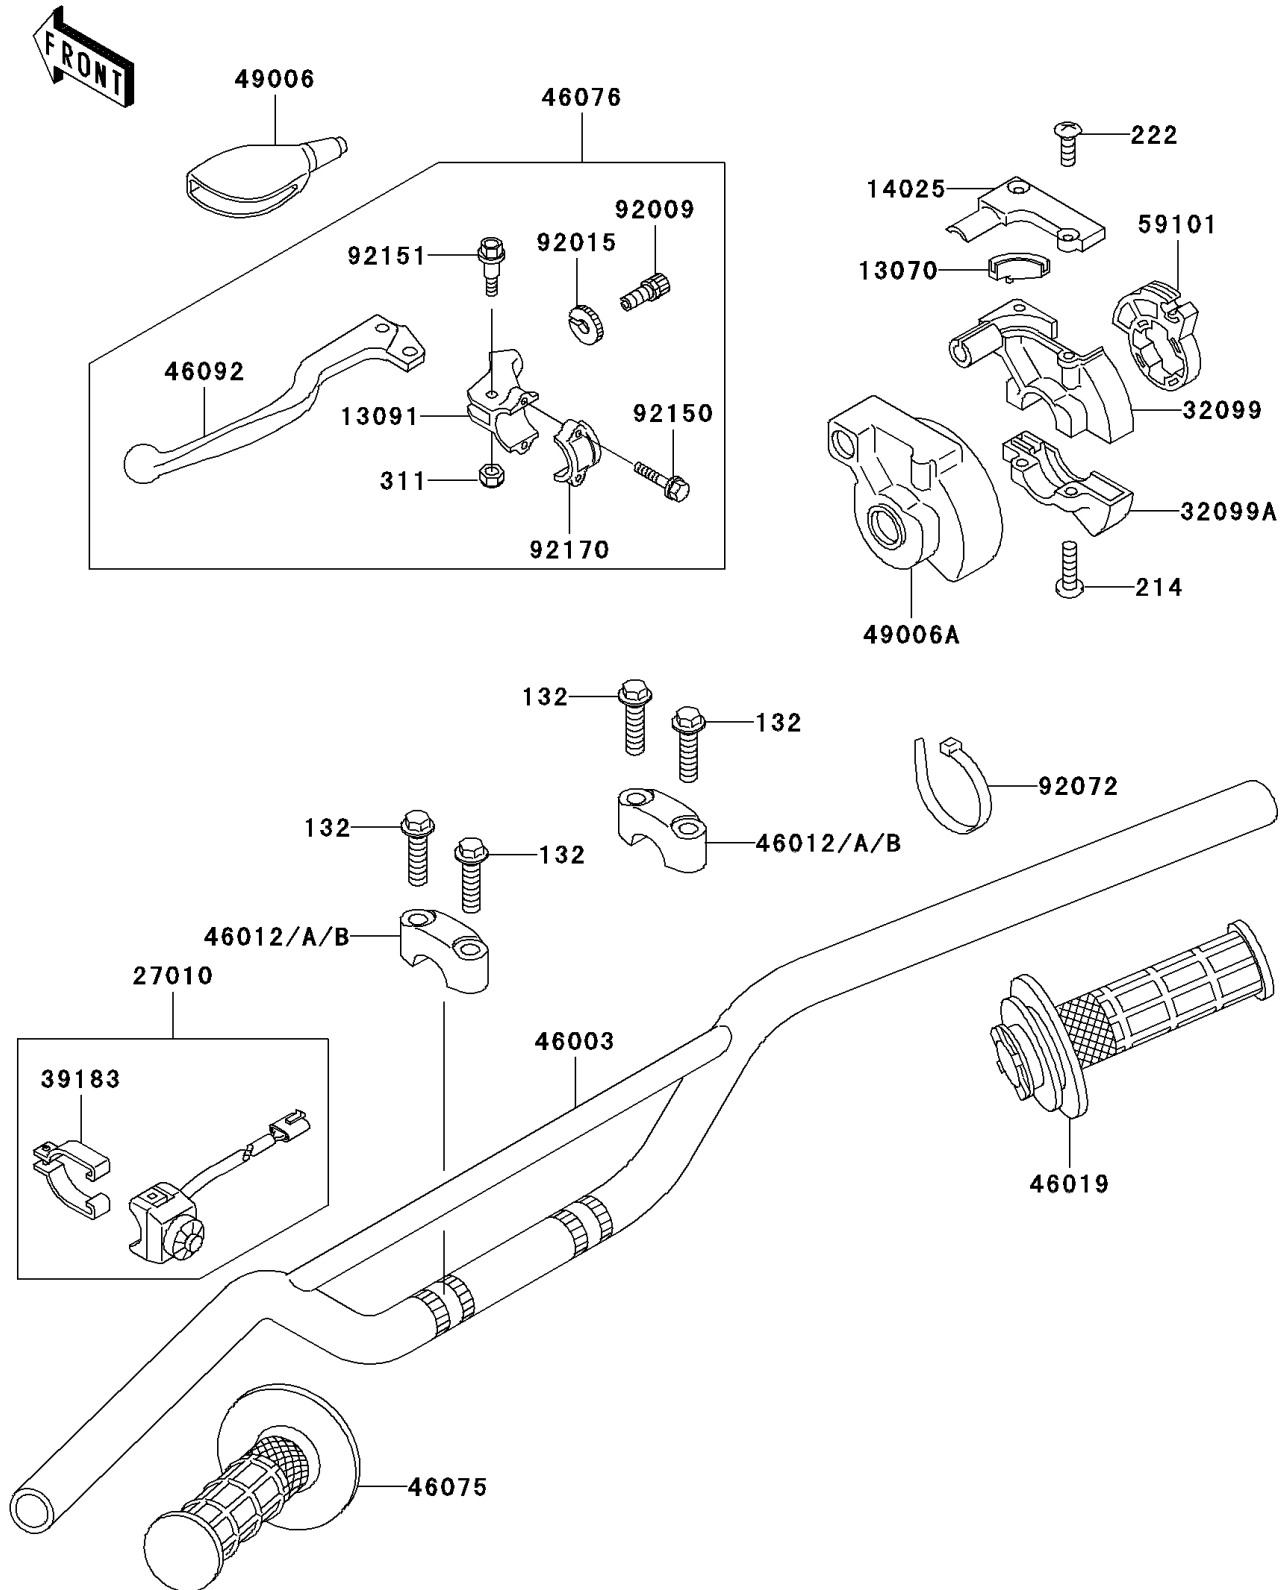

2006 KX100

PARTS DIAGRAM

Handlebar

F2310

2006 KX100

PARTS LIST

Handlebar

Kawasaki

Let the Good Times Roll®

ITEM NAME

PART NUMBER

QUANTITY
