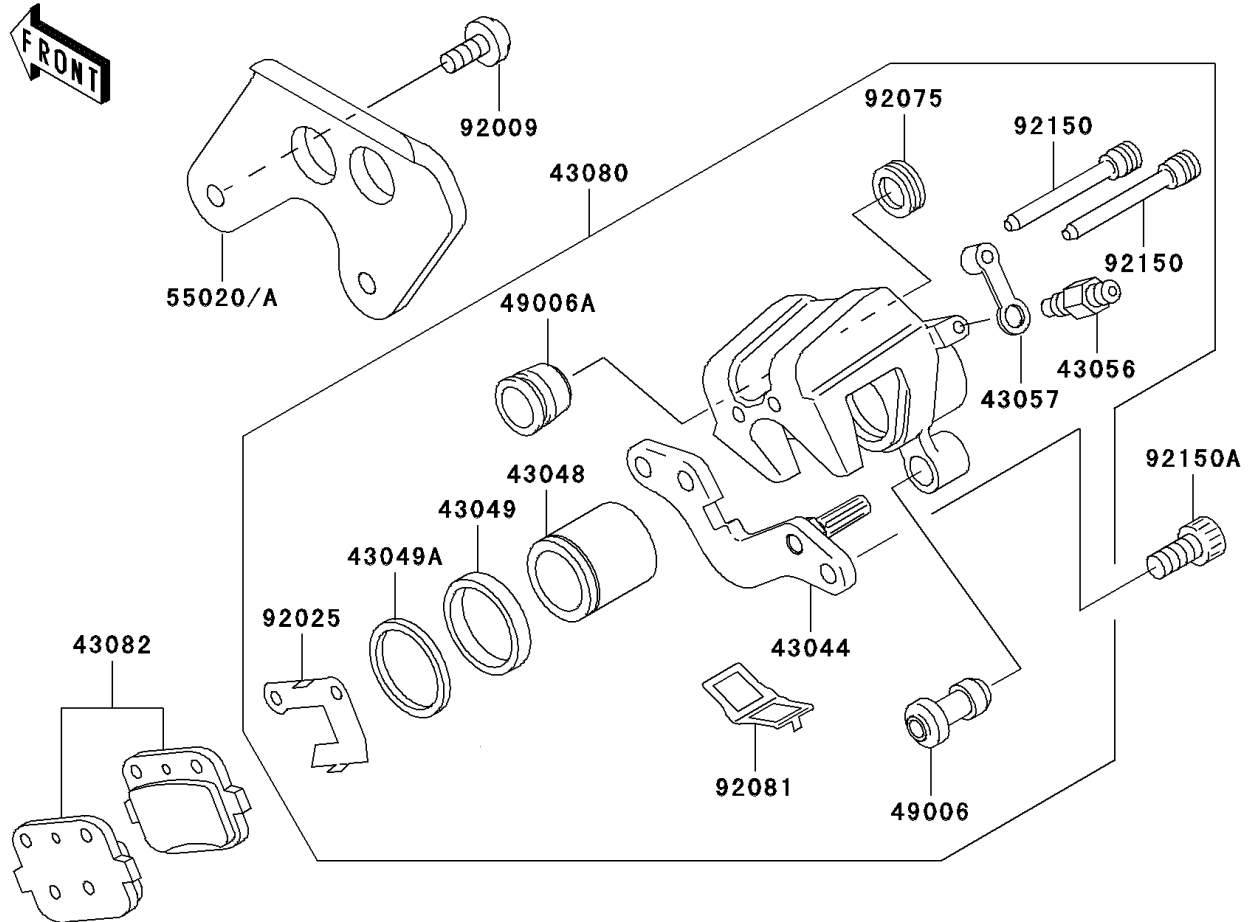

2007 KX100

PARTS DIAGRAM

Rear Brake

F2294

2007 KX100

PARTS LIST

Rear Brake

Kawasaki

Let the Good Times Roll®

ITEM NAME

PART NUMBER

QUANTITY
