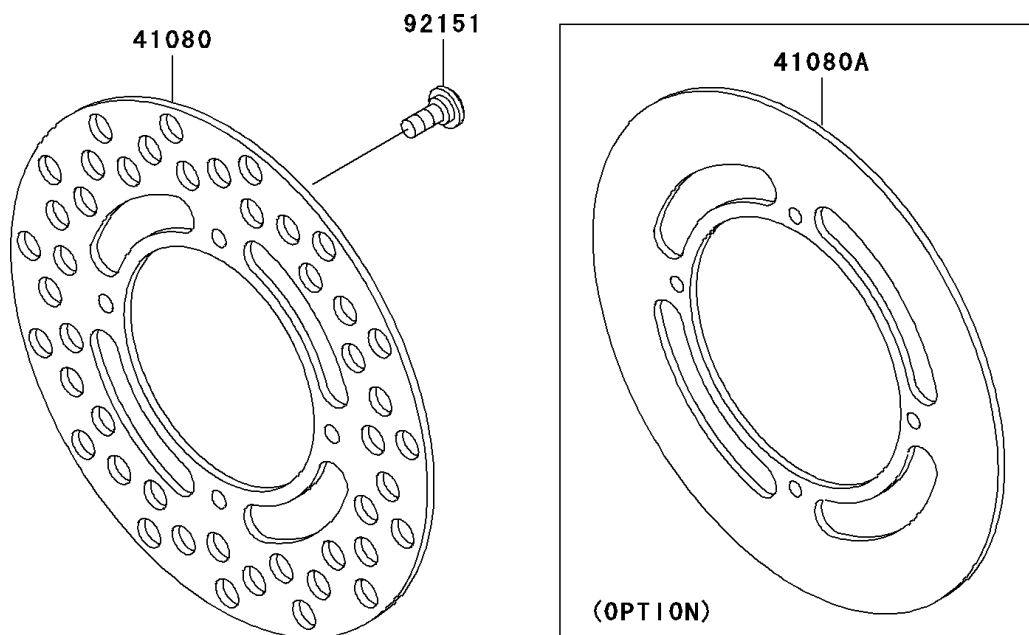

2006 KX100

PARTS DIAGRAM

Rear Brake

F2294

2006 KX100

PARTS LIST

Rear Brake

ITEM NAME

PART NUMBER

QUANTITY
