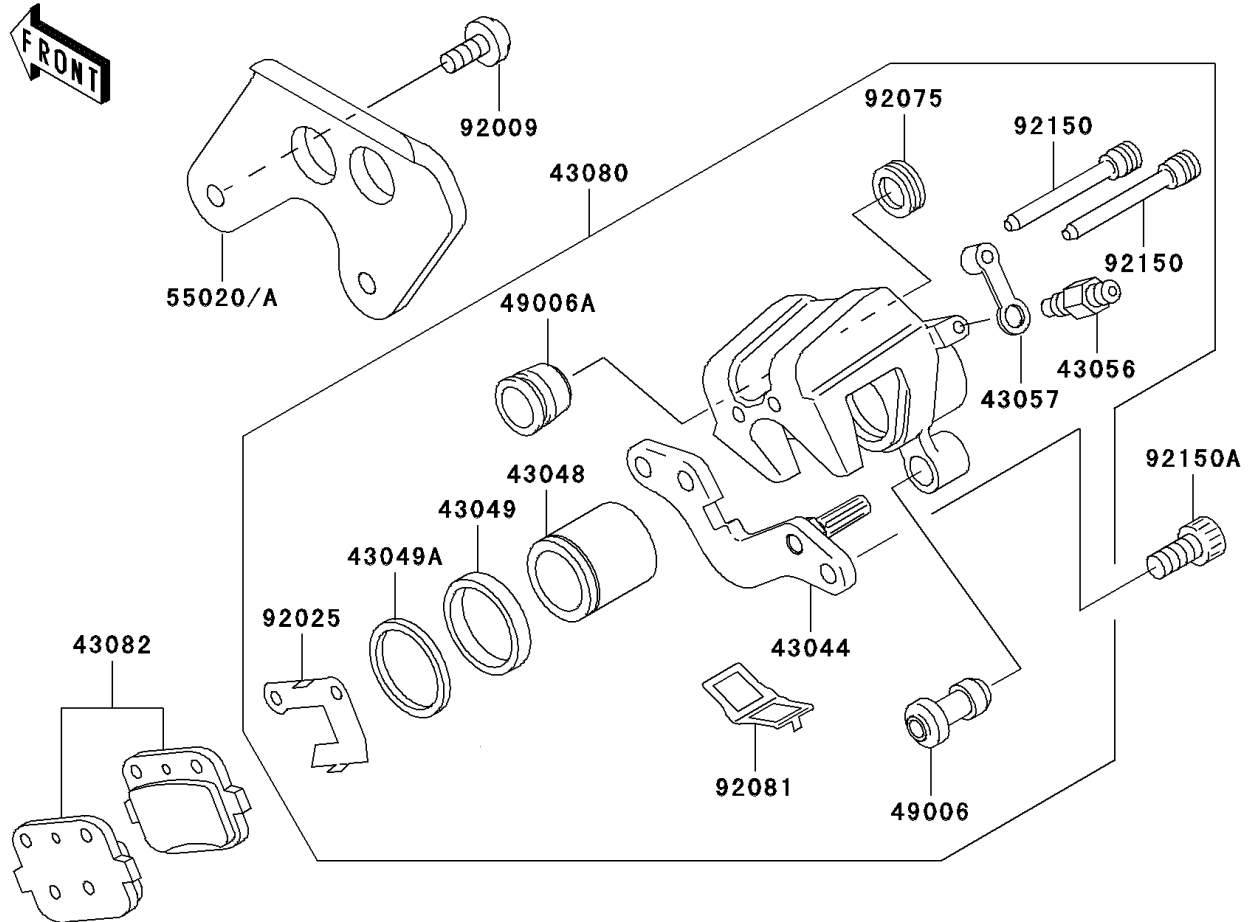

2006 KX100

PARTS DIAGRAM

Rear Brake

F2294

2006 KX100

PARTS LIST

Rear Brake

ITEM NAME

PART NUMBER

QUANTITY
